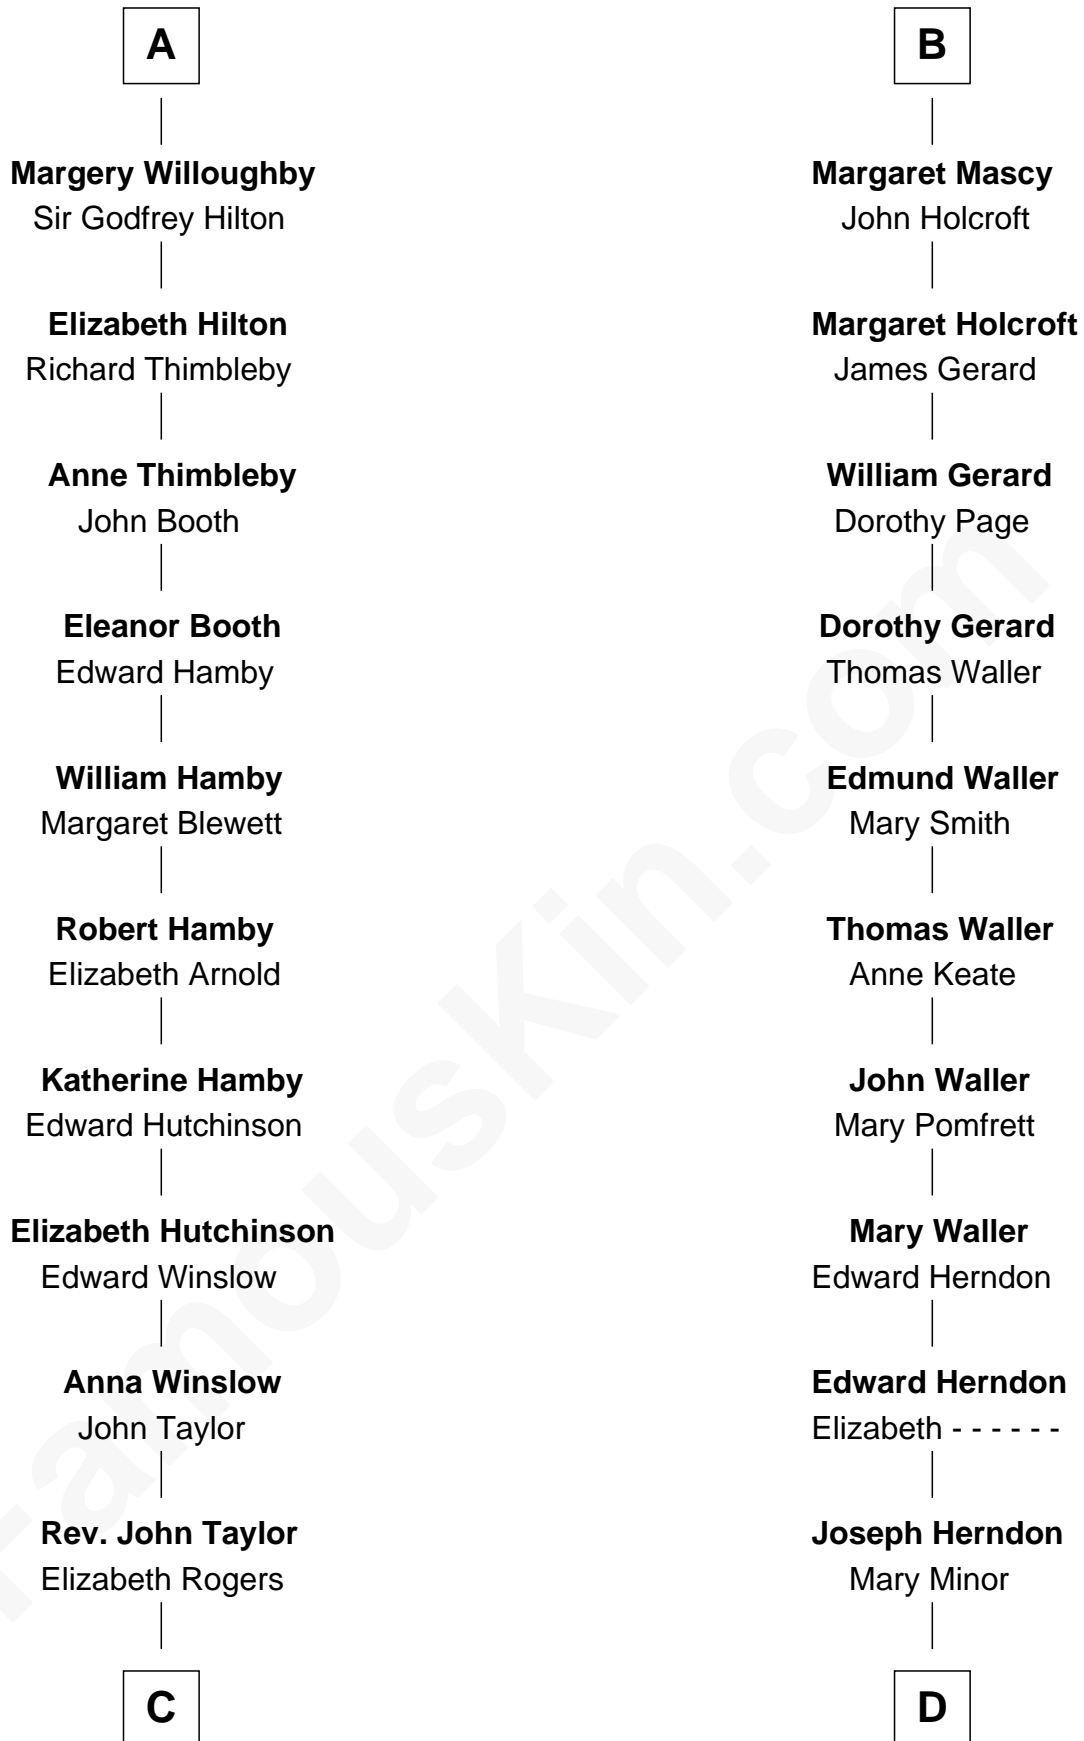

FamousKin.com

Relationship Chart of

John Taylor Gilman

5th Governor of New Hampshire

18th cousin 1 time removed of

Ellen (Herndon) Arthur

Wife of President Chester A. Arthur

C

Ann Taylor
Nicholas Gilman

John Taylor Gilman
5th Governor of New Hampshire

D

Dabney Herndon
Elizabeth Hull

Capt. William Lewis Herndon
Frances Elizabeth Hansborough

Ellen (Herndon) Arthur
Wife of President Chester Arthur