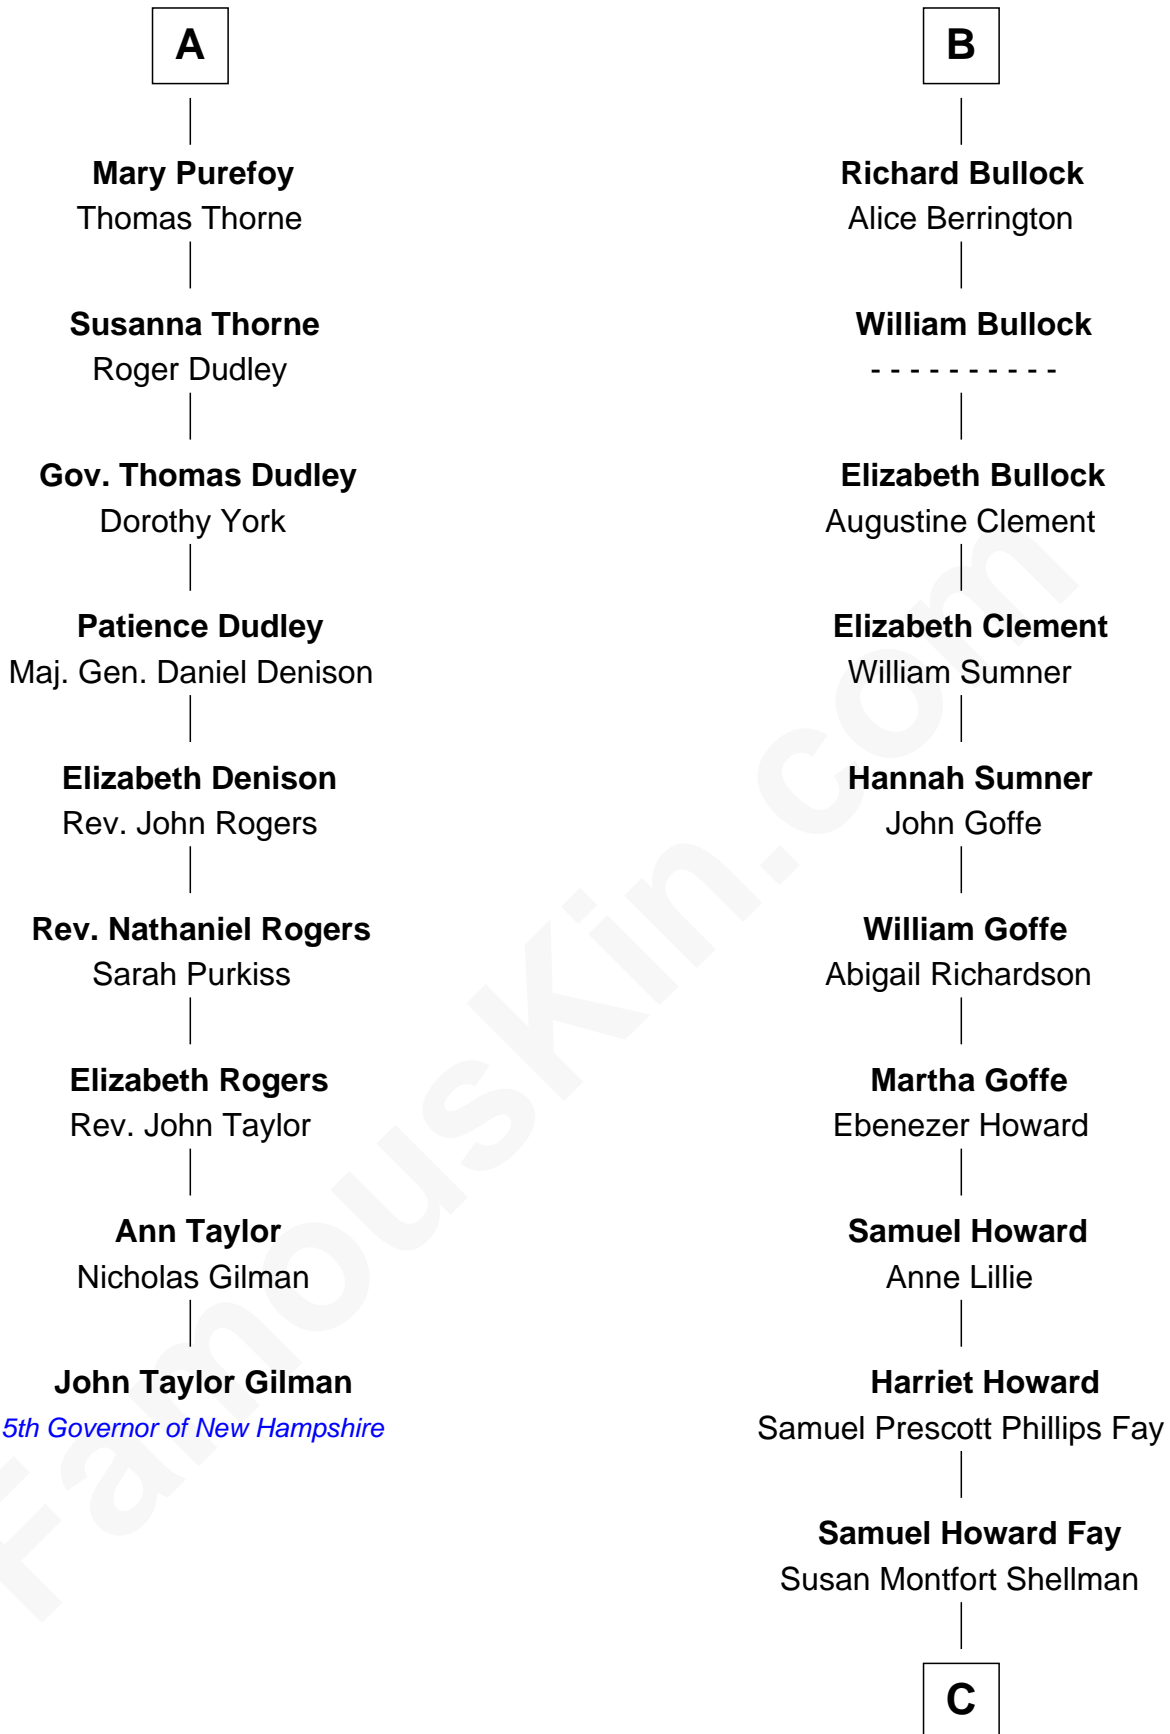

FamousKin.com Relationship Chart of

John Taylor Gilman

5th Governor of New Hampshire

15th cousin 5 times removed of

George H. W. Bush

41st U.S. President

Sir John Howard

Alice de Bois

Joan Howard
Sir Peter de Brewes

Beatrice Brewes
Sir Hugh Shirley

Sir Ralph Shirley
Joan Basset

Beatrice Shirley
John Brome

Isabel Brome
John Denton

Alice Denton
Nicholas Purefoy

Edward Purefoy
Anne Fettiplace

A

Sir Robert Howard
Margaret de Scales

Sir John Howard
Margaret de Plaiz

Sir John Howard
Joan Walton

Elizabeth Howard
Sir John de Vere

Joan de Vere
Sir William Norreys

Margaret Norreys
Gilbert Bullock

Thomas Bullock
Alice Kingsmill

B

C

Harriet Eleanor Fay
Rev. James Smith Bush

Samuel Prescott Bush
Flora Sheldon

Prescott Sheldon Bush
Dorothy Wear Walker

George H. W. Bush
41st U.S. President

FamousKin.com