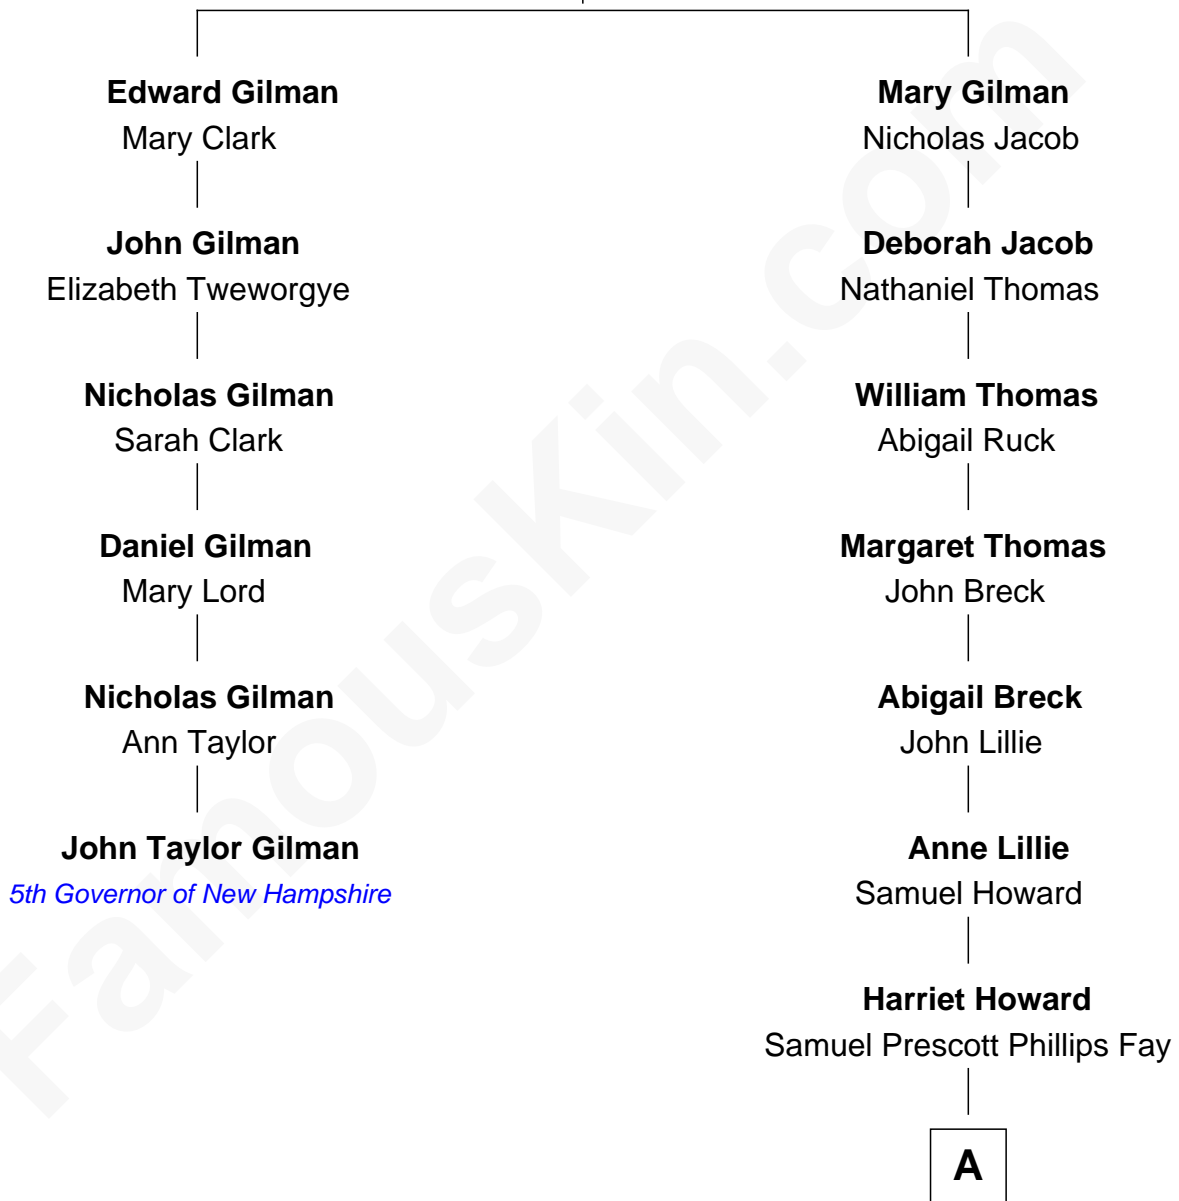

# FamousKin.com Relationship Chart of

**John Taylor Gilman**

*5th Governor of New Hampshire*

5th cousin 6 times removed of

**George H. W. Bush**

*41st U.S. President*

**Edward Gilman**

A

Samuel Howard Fay  
Susan Montfort Shellman

Harriet Eleanor Fay  
Rev. James Smith Bush

Samuel Prescott Bush  
Flora Sheldon

Prescott Sheldon Bush  
Dorothy Wear Walker

George H. W. Bush  
*41st U.S. President*