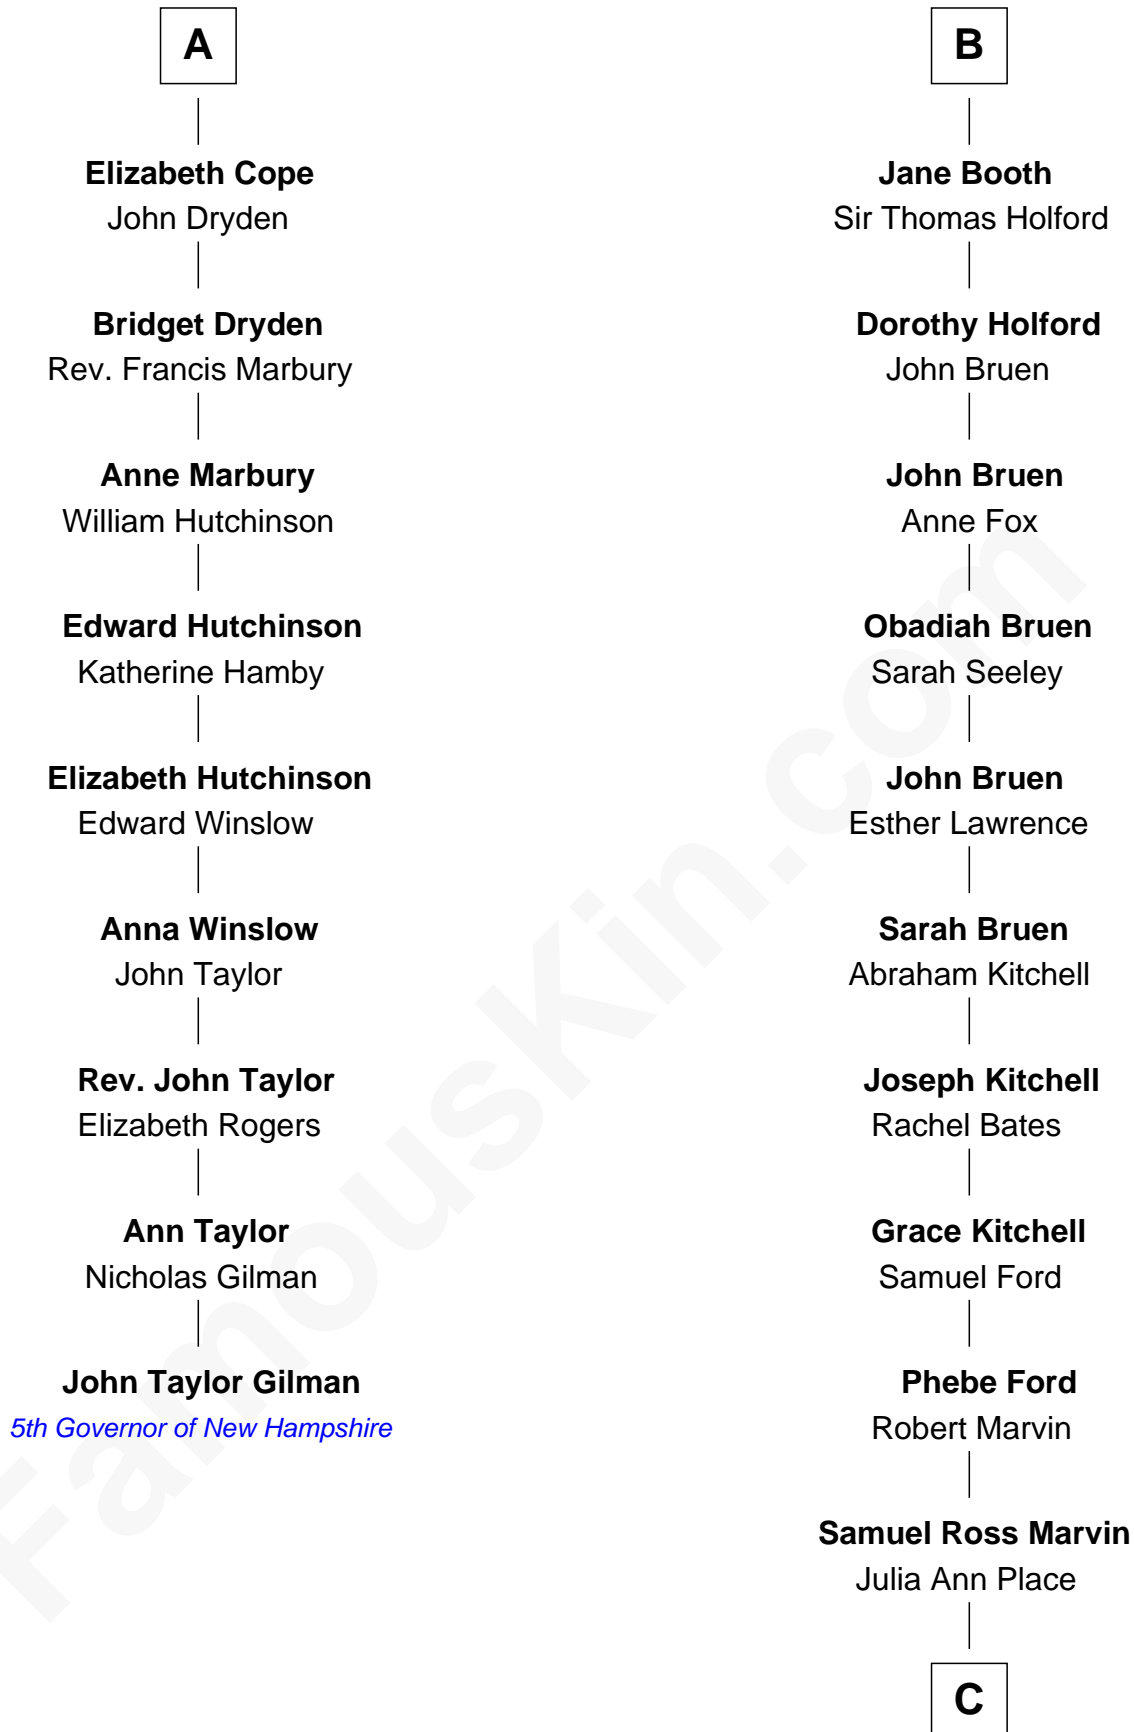

FamousKin.com
Relationship Chart of
John Taylor Gilman

5th Governor of New Hampshire

15th cousin 5 times removed of

Barbara (Pierce) Bush

First Lady of President George H.W. Bush

C

Jerome Place Marvin

Martha Ann Stokes

Mabel Marvin

Scott Pierce

Marvin Pierce

Pauline Robinson

Barbara (Pierce) Bush

First Lady of George H.W. Bush