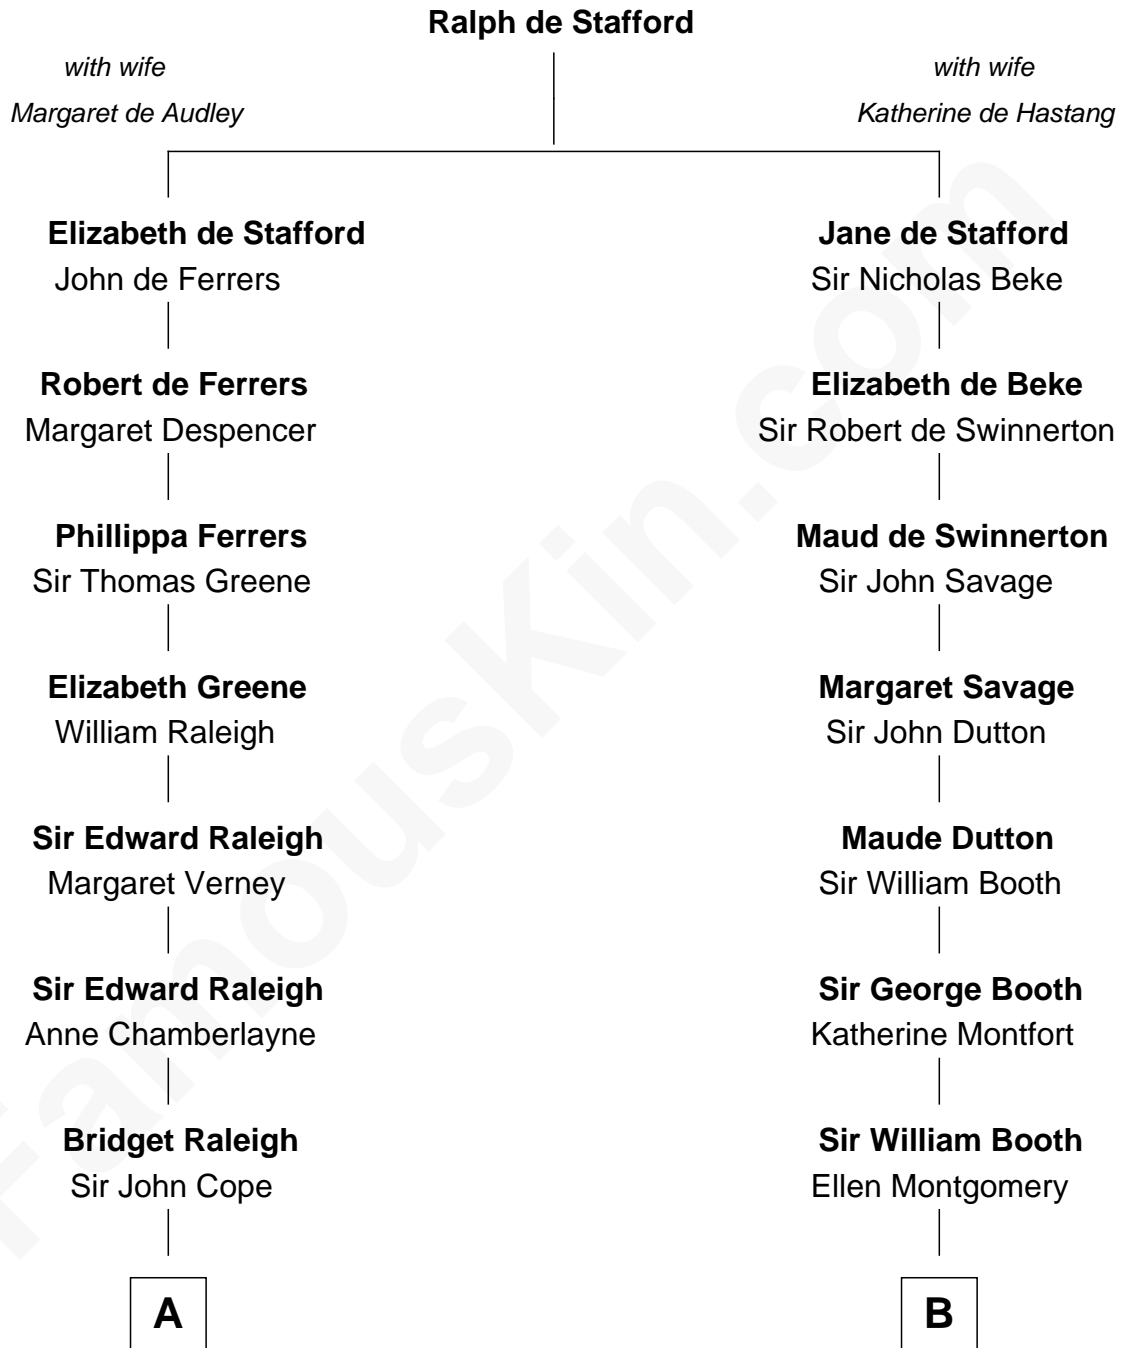

FamousKin.com
Relationship Chart of
John Taylor Gilman

5th Governor of New Hampshire

15th cousin 5 times removed of

Barbara (Pierce) Bush

First Lady of President George H.W. Bush

C

Jerome Place Marvin

Martha Ann Stokes

Mabel Marvin

Scott Pierce

Marvin Pierce

Pauline Robinson

Barbara (Pierce) Bush

First Lady of George H.W. Bush