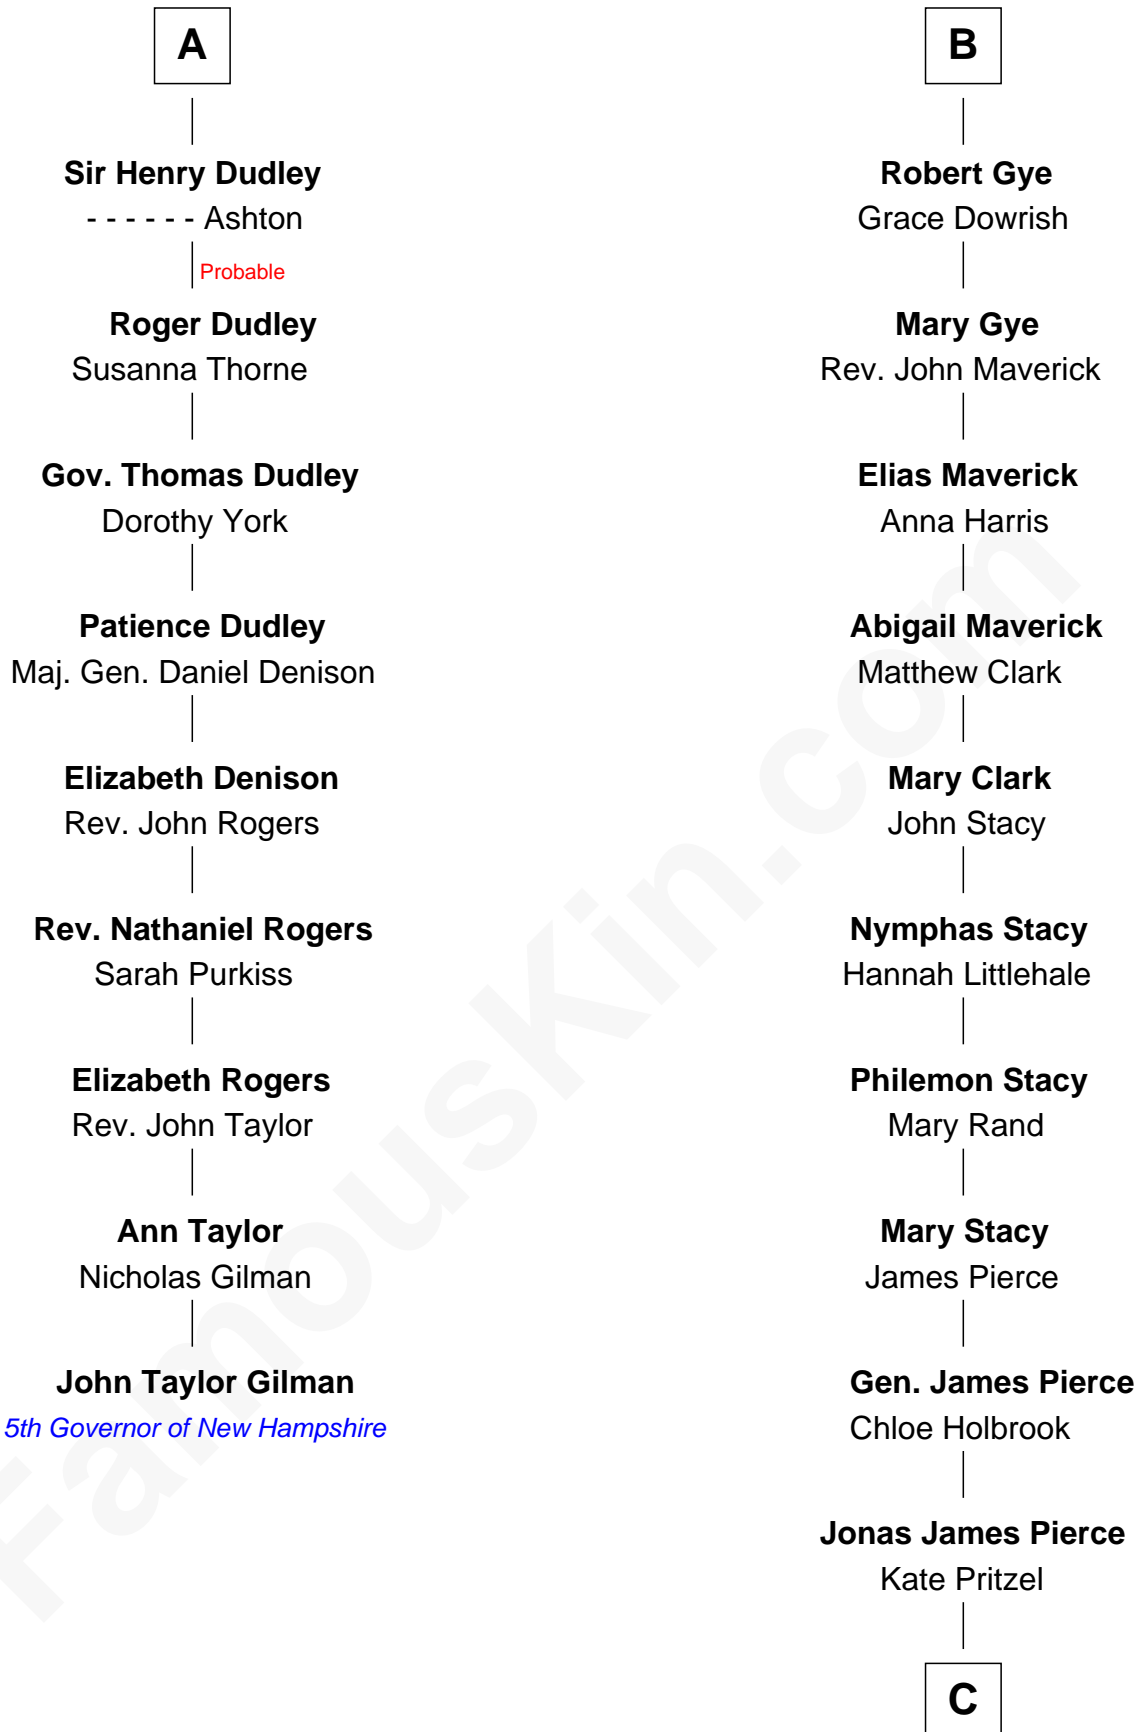

## Relationship Chart of

### John Taylor Gilman

5th Governor of New Hampshire

15th cousin 4 times removed of

### Barbara (Pierce) Bush

First Lady of President George H.W. Bush

**C**

—  
**Scott Pierce**

Mabel Marvin

—  
**Marvin Pierce**

Pauline Robinson

—  
**Barbara (Pierce) Bush**

*First Lady of George H.W. Bush*

FamousKin.com