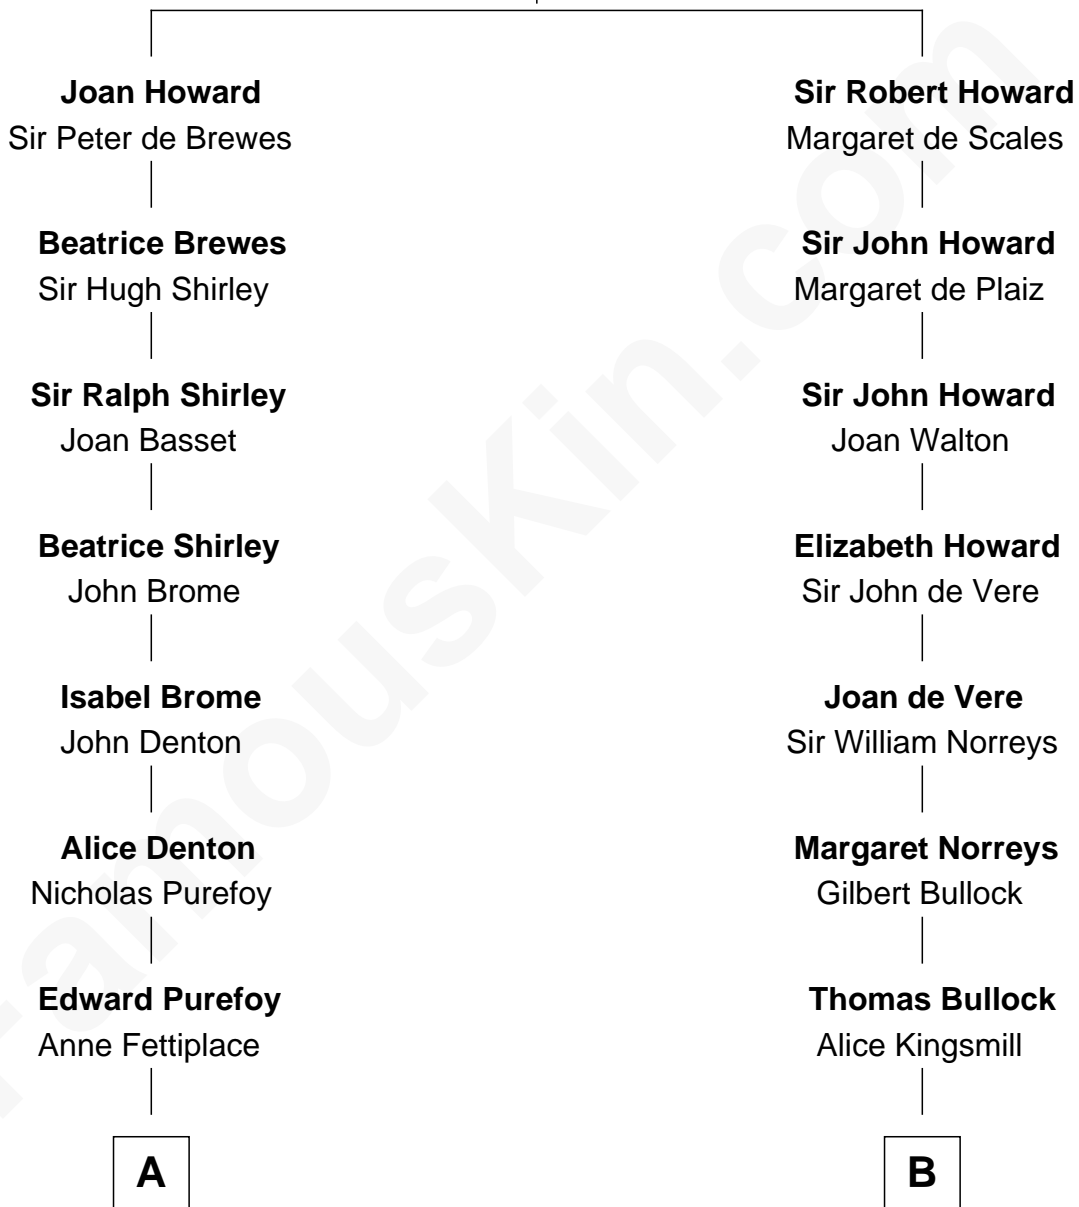

FamousKin.com

Relationship Chart of

John Taylor Gilman

5th Governor of New Hampshire

15th cousin 6 times removed of

George W. Bush

43rd U.S. President

Sir John Howard

Alice de Bois

C

Harriet Eleanor Fay
Rev. James Smith Bush

Samuel Prescott Bush
Flora Sheldon

Prescott Sheldon Bush
Dorothy Wear Walker

George Herbert Walker Bush
Barbara Pierce

George W. Bush
43rd U.S. President