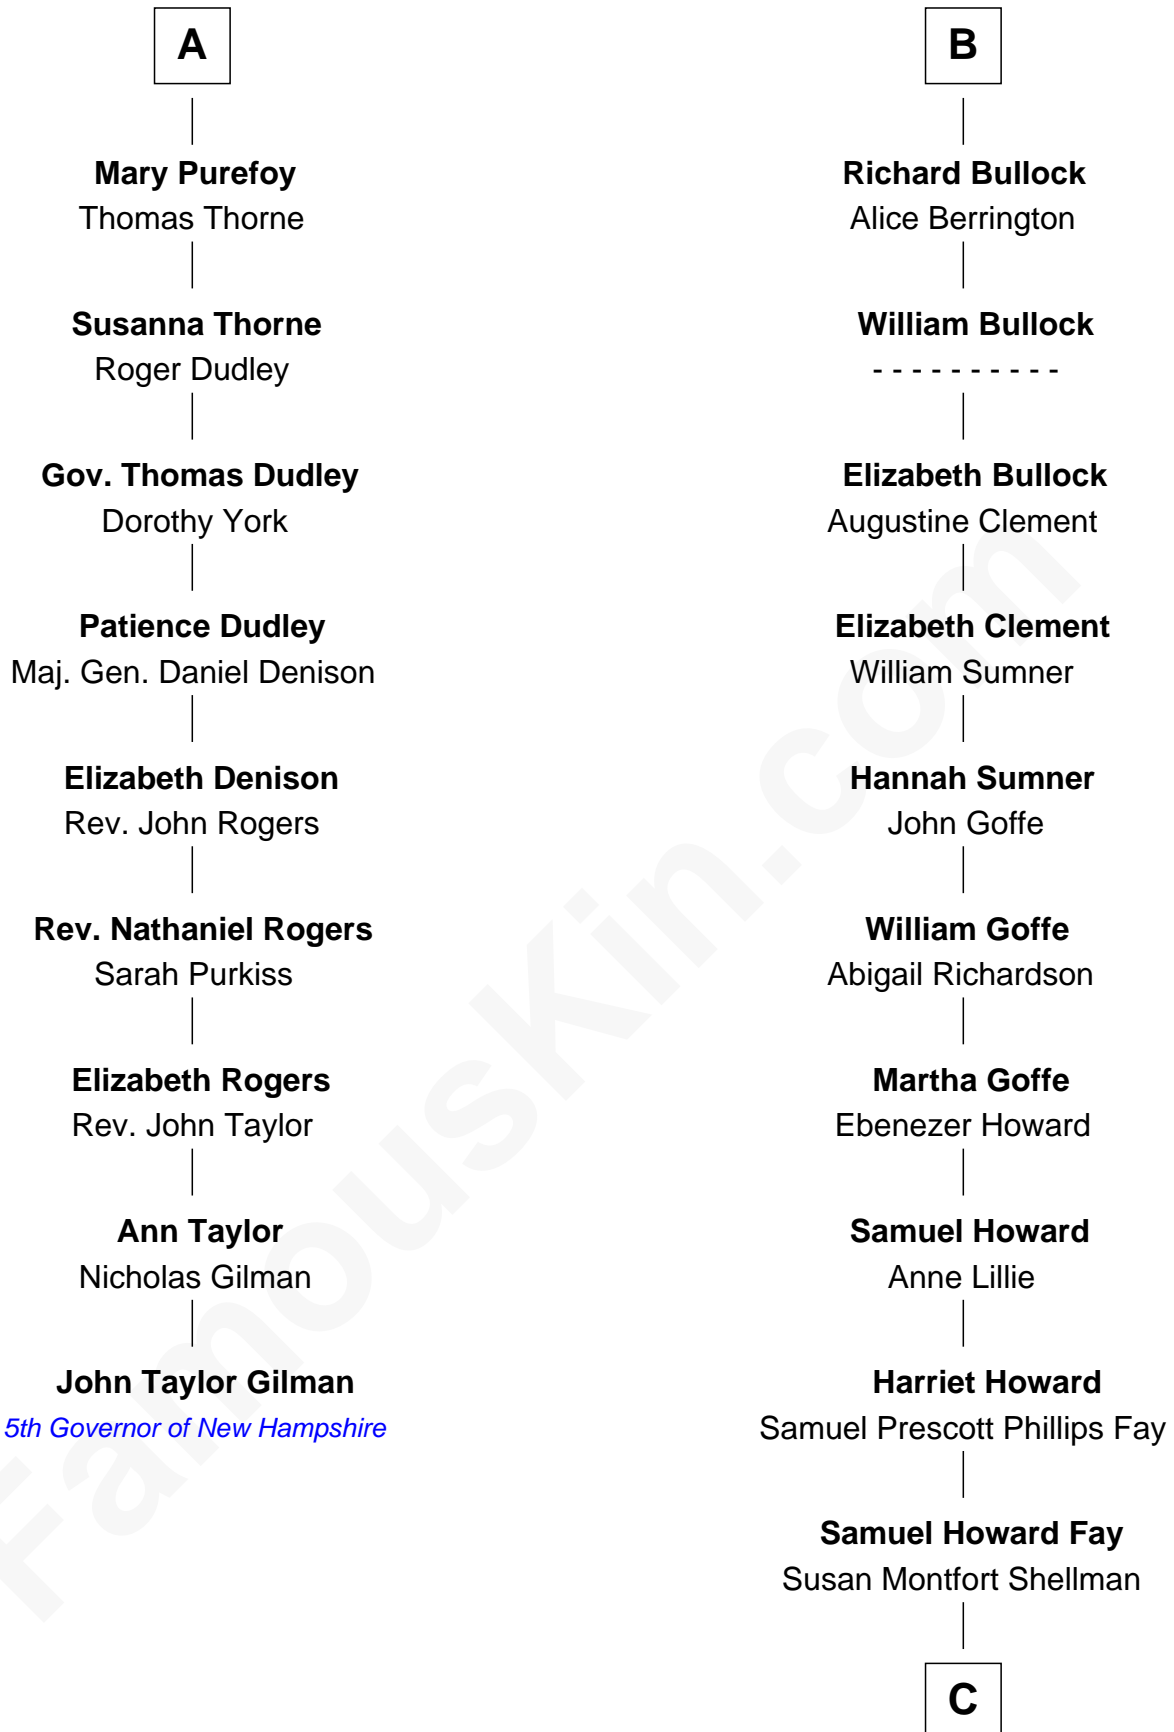

FamousKin.com

Relationship Chart of

John Taylor Gilman

5th Governor of New Hampshire

15th cousin 6 times removed of

George W. Bush

43rd U.S. President

Sir John Howard

Alice de Bois

C

Harriet Eleanor Fay
Rev. James Smith Bush

Samuel Prescott Bush
Flora Sheldon

Prescott Sheldon Bush
Dorothy Wear Walker

George Herbert Walker Bush
Barbara Pierce

George W. Bush
43rd U.S. President