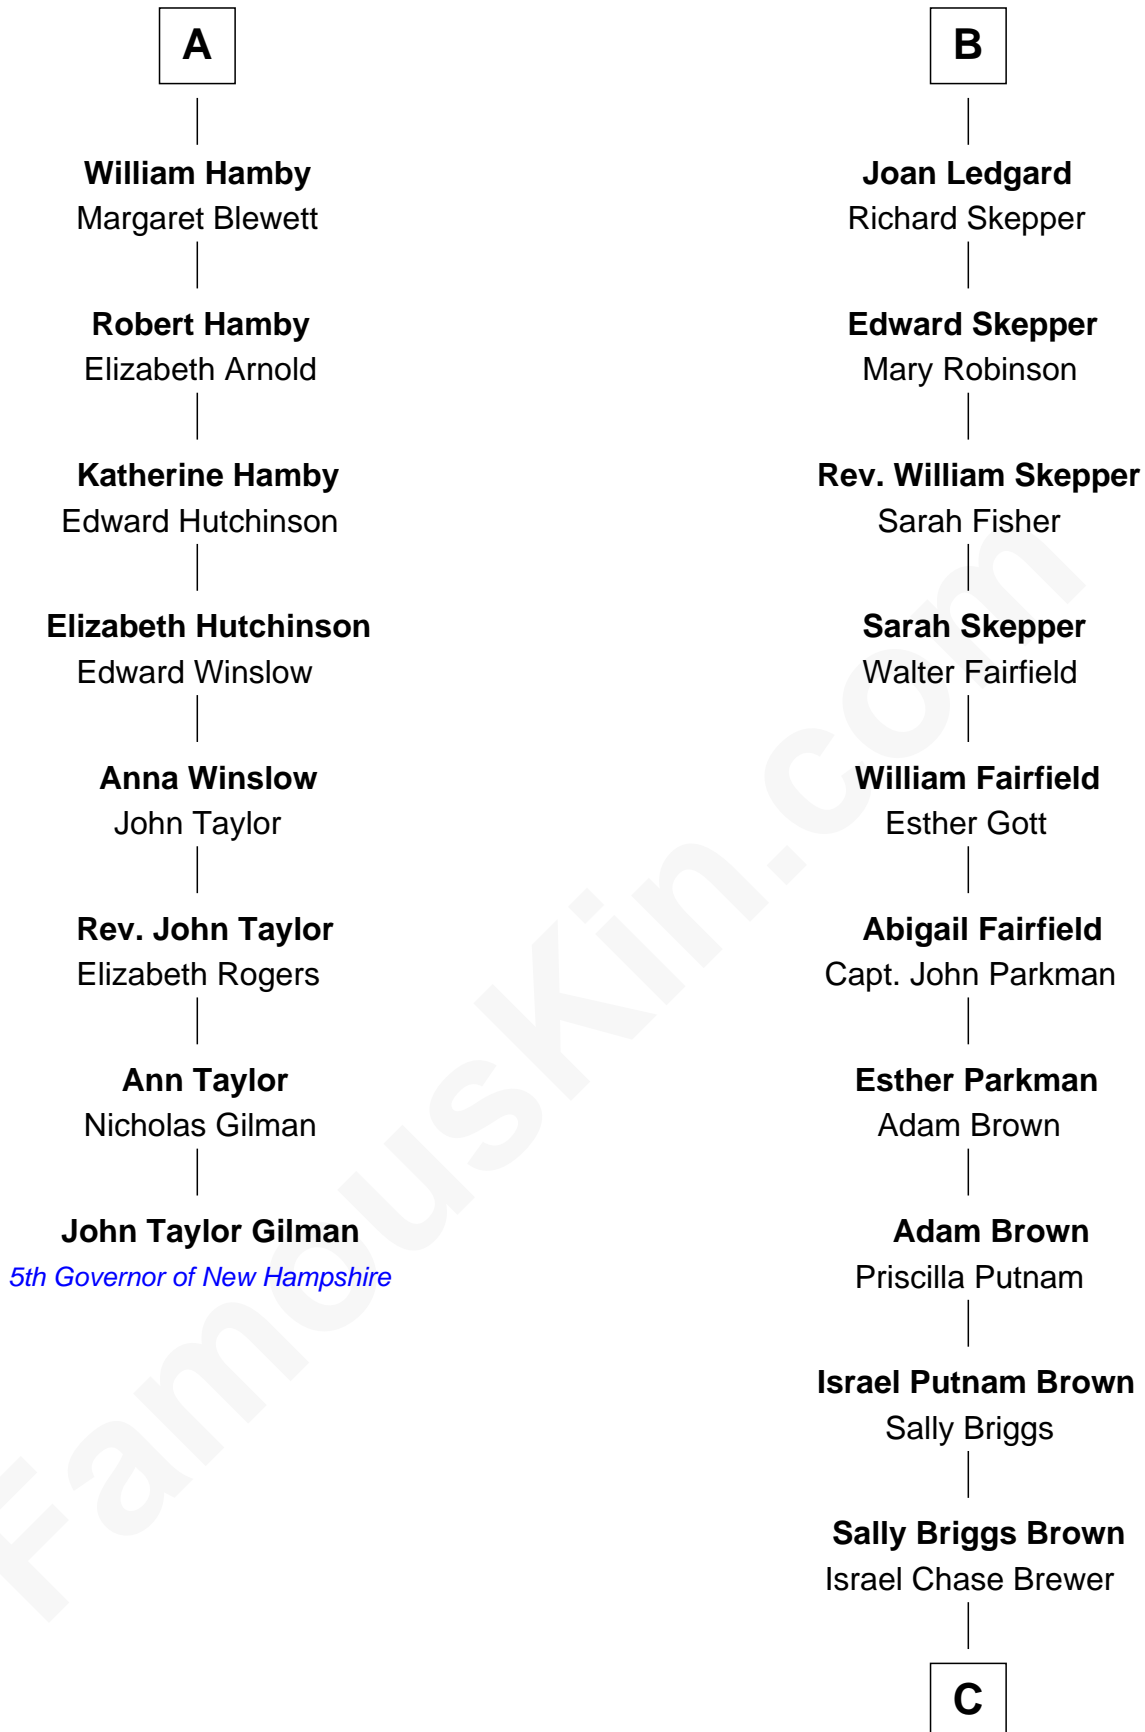

FamousKin.com
Relationship Chart of
John Taylor Gilman

5th Governor of New Hampshire

14th cousin 5 times removed of

Calvin Coolidge

30th U.S. President

Sir Philip le Despencer

Joan de Cobham

Hawise le Despencer

Sir Philip le Despencer

Elizabeth de Tibetot

Margery Despencer

Sir Roger Wentworth

Sir Philip Wentworth

Mary Clifford

Elizabeth Wentworth

Sir Martin de la See

Joan de la See

Sir Piers Hildyard

Isabel Hildyard

Ralph Legard

B

C

Sarah Almeda Brewer
Calvin Galusha Coolidge

Col. John Calvin Coolidge
Victoria Josephine Moor