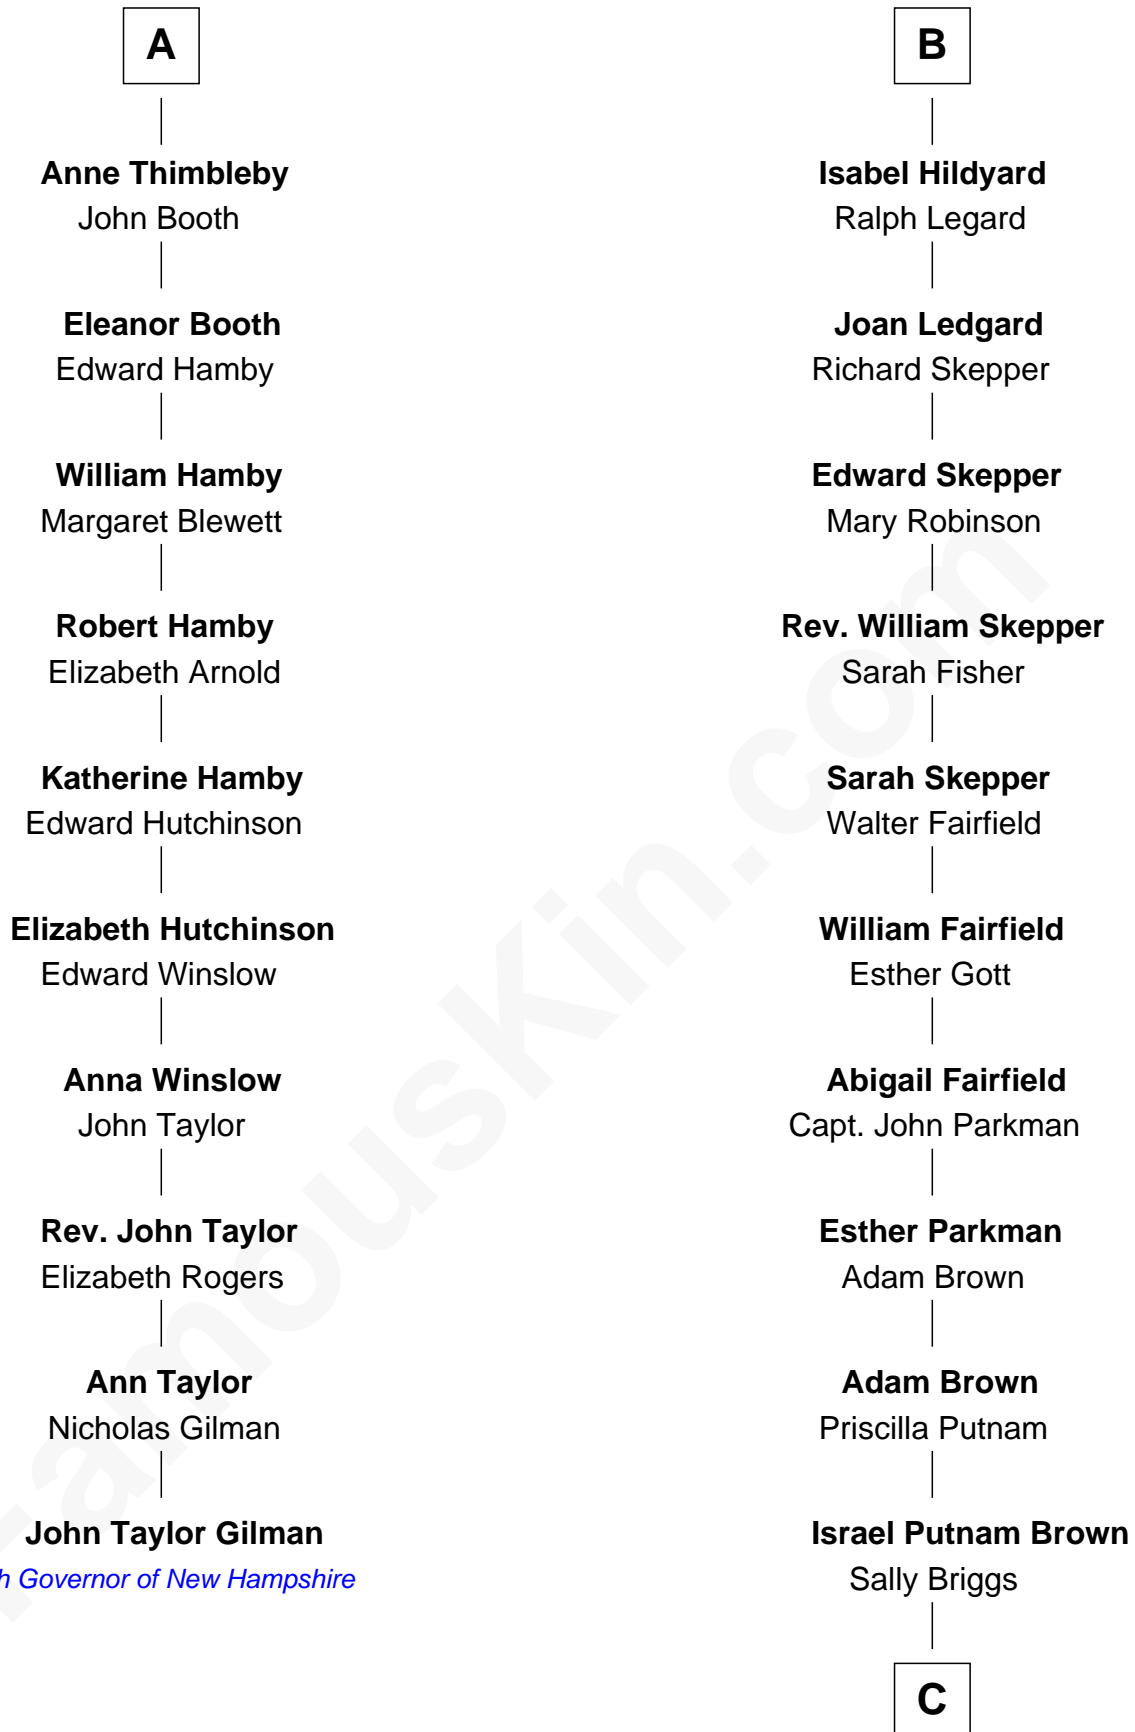

Margaret de Clare

Margery de Badlesmere

Sir William de Ros

Maud de Roos

John de Welles

Margery de Welles

Stephen le Scrope

Maude le Scrope

Margaret de Badlesmere

Sir John de Tivetot

Sir Robert de Tivetot

Margaret Deincourt

Elizabeth de Tivetot

Sir Philip le Despencer

Margery Despencer

Sir Roger Wentworth

Sir Philip Wentworth

Mary Clifford

Elizabeth Wentworth

Sir Martin de la See

Joan de la See

Sir Piers Hildyard

B

C

—
Sally Briggs Brown

Israel Chase Brewer

—
Sarah Almeda Brewer

Calvin Galusha Coolidge

—
Col. John Calvin Coolidge

Victoria Josephine Moor

—
Calvin Coolidge

30th U.S. President