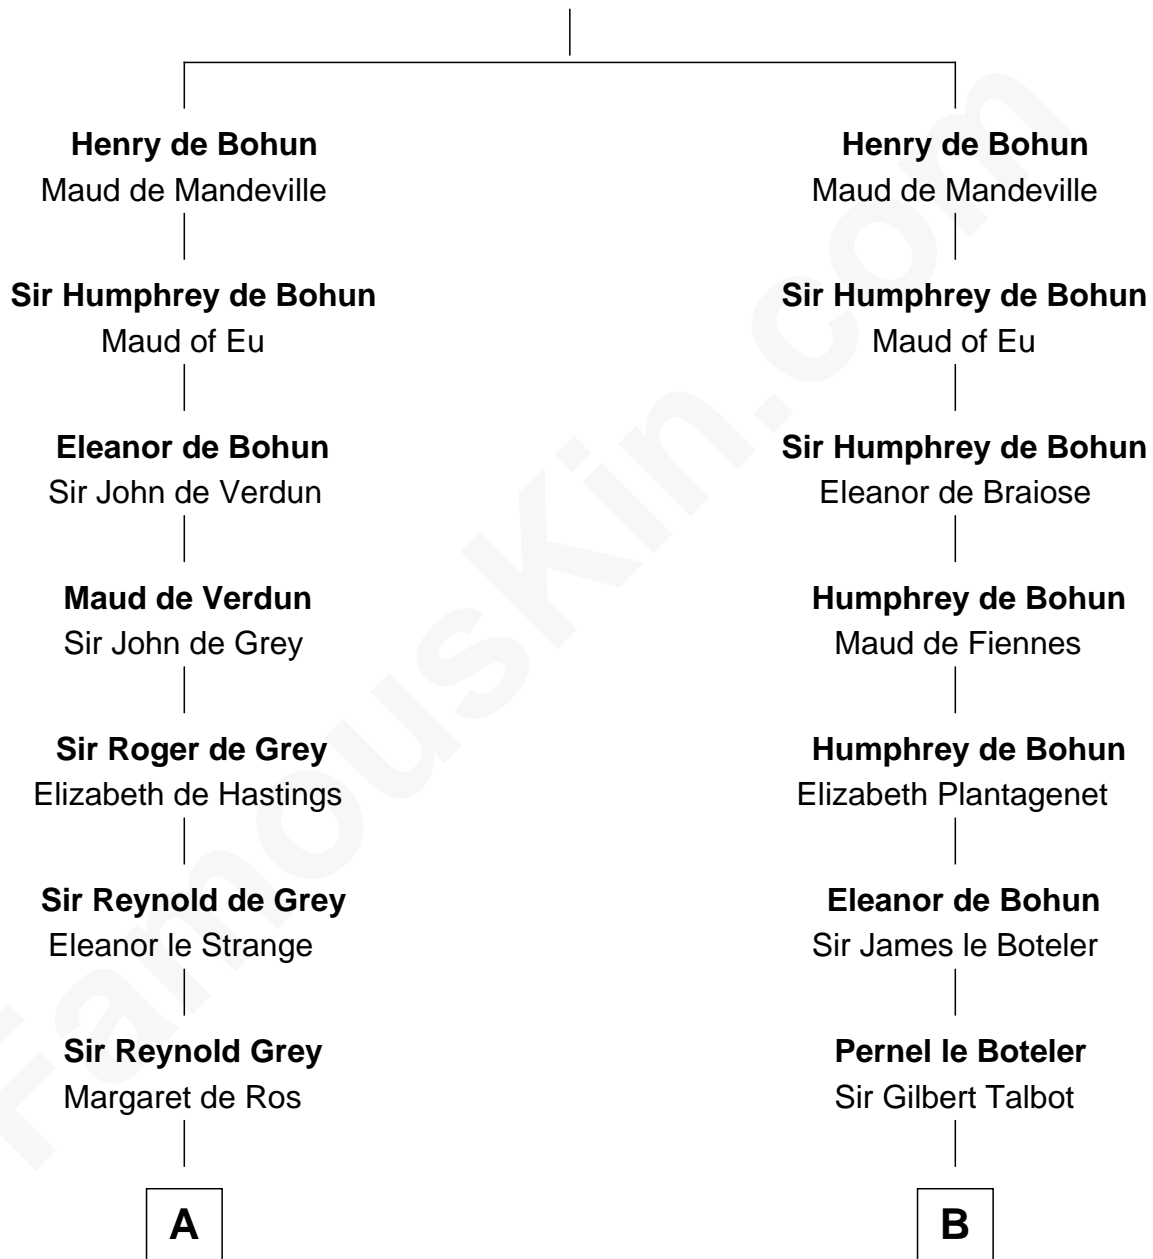

## Relationship Chart of

### John Taylor Gilman

5th Governor of New Hampshire

17th cousin 3 times removed of

**John Dryden**

England's First Poet Laureate

**Humphrey IV de Bohun**

Margaret of Scotland

**C**

Rev. Nathaniel Rogers

Sarah Purkiss

Elizabeth Rogers

Rev. John Taylor

Ann Taylor

Nicholas Gilman

John Taylor Gilman

*5th Governor of New Hampshire*