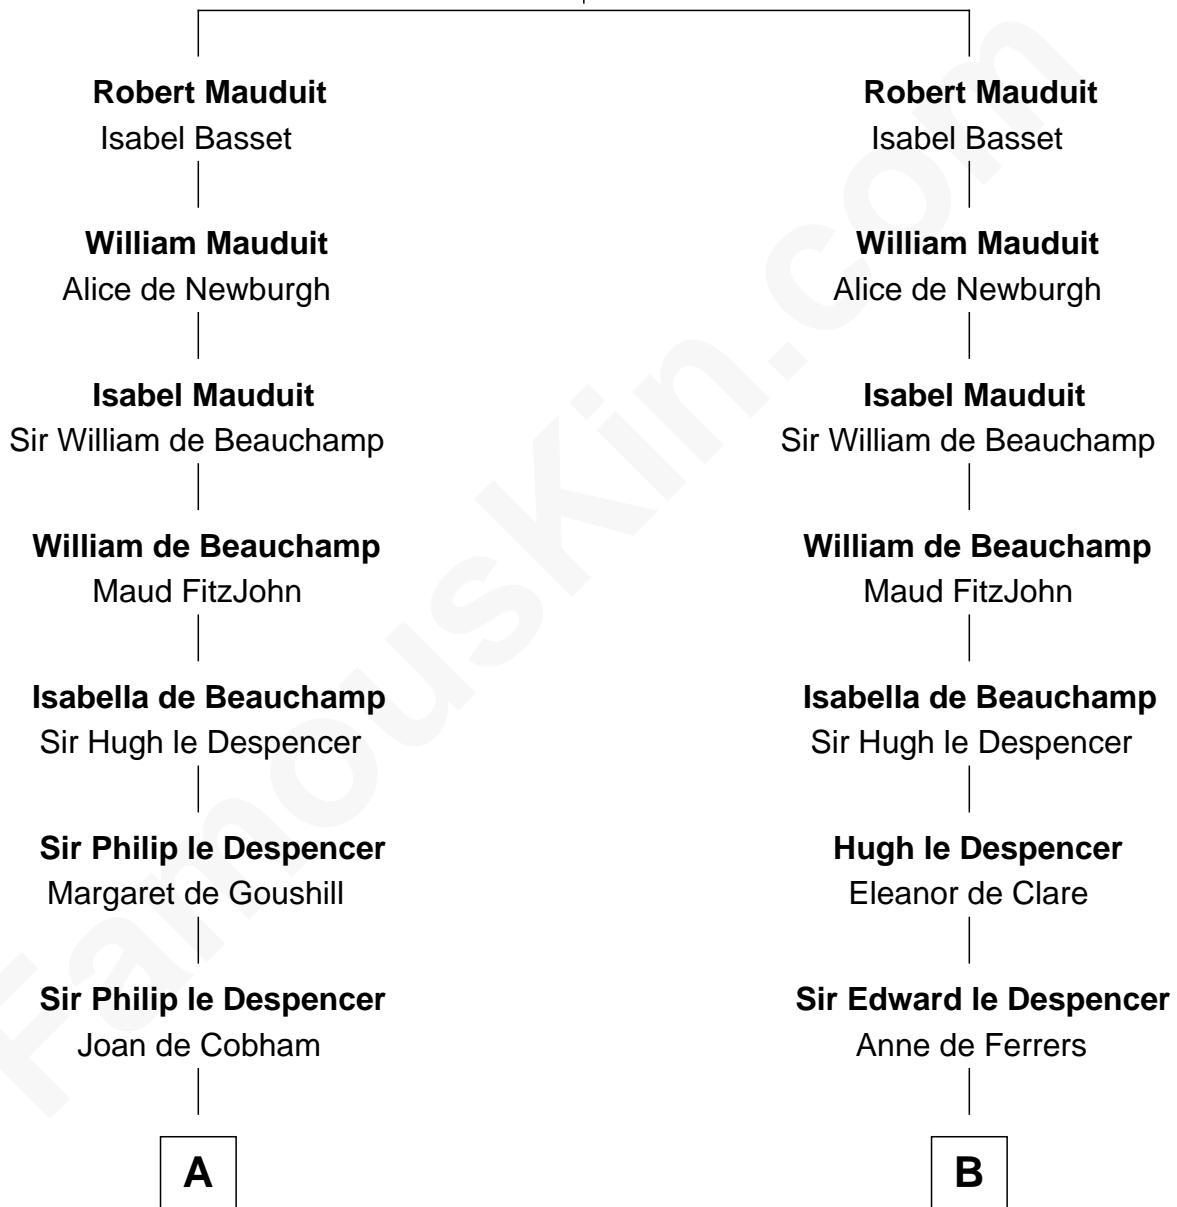

FamousKin.com

Relationship Chart of

John Taylor Gilman

5th Governor of New Hampshire

17th cousin 4 times removed of

John Dryden

England's First Poet Laureate

William Mauduit

Isabel de St. Liz

C

—
Elizabeth Hutchinson

Edward Winslow

—
Anna Winslow

John Taylor

—
Rev. John Taylor

Elizabeth Rogers

—
Ann Taylor

Nicholas Gilman

—
John Taylor Gilman

5th Governor of New Hampshire

FamousKin.com