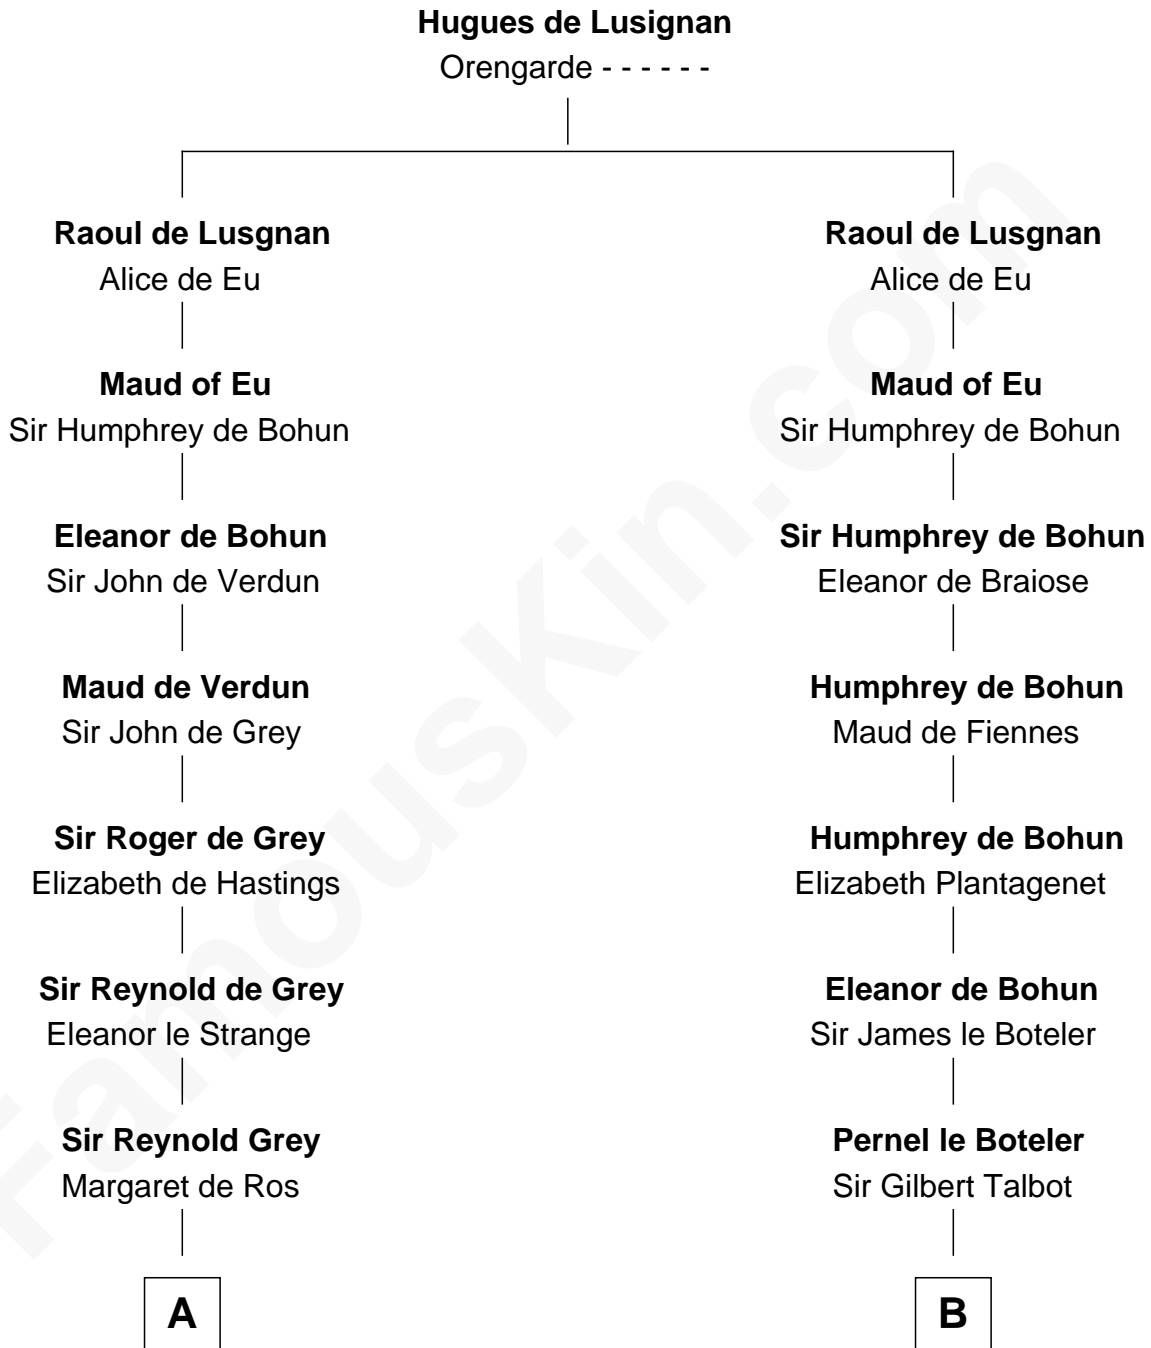

# FamousKin.com

## Relationship Chart of

### John Taylor Gilman

5th Governor of New Hampshire

17th cousin 3 times removed of

**John Dryden**

England's First Poet Laureate

**C**

—  
**Rev. Nathaniel Rogers**

Sarah Purkiss

—  
**Elizabeth Rogers**

Rev. John Taylor

—  
**Ann Taylor**

Nicholas Gilman

—  
**John Taylor Gilman**

*5th Governor of New Hampshire*

FamousKin.com