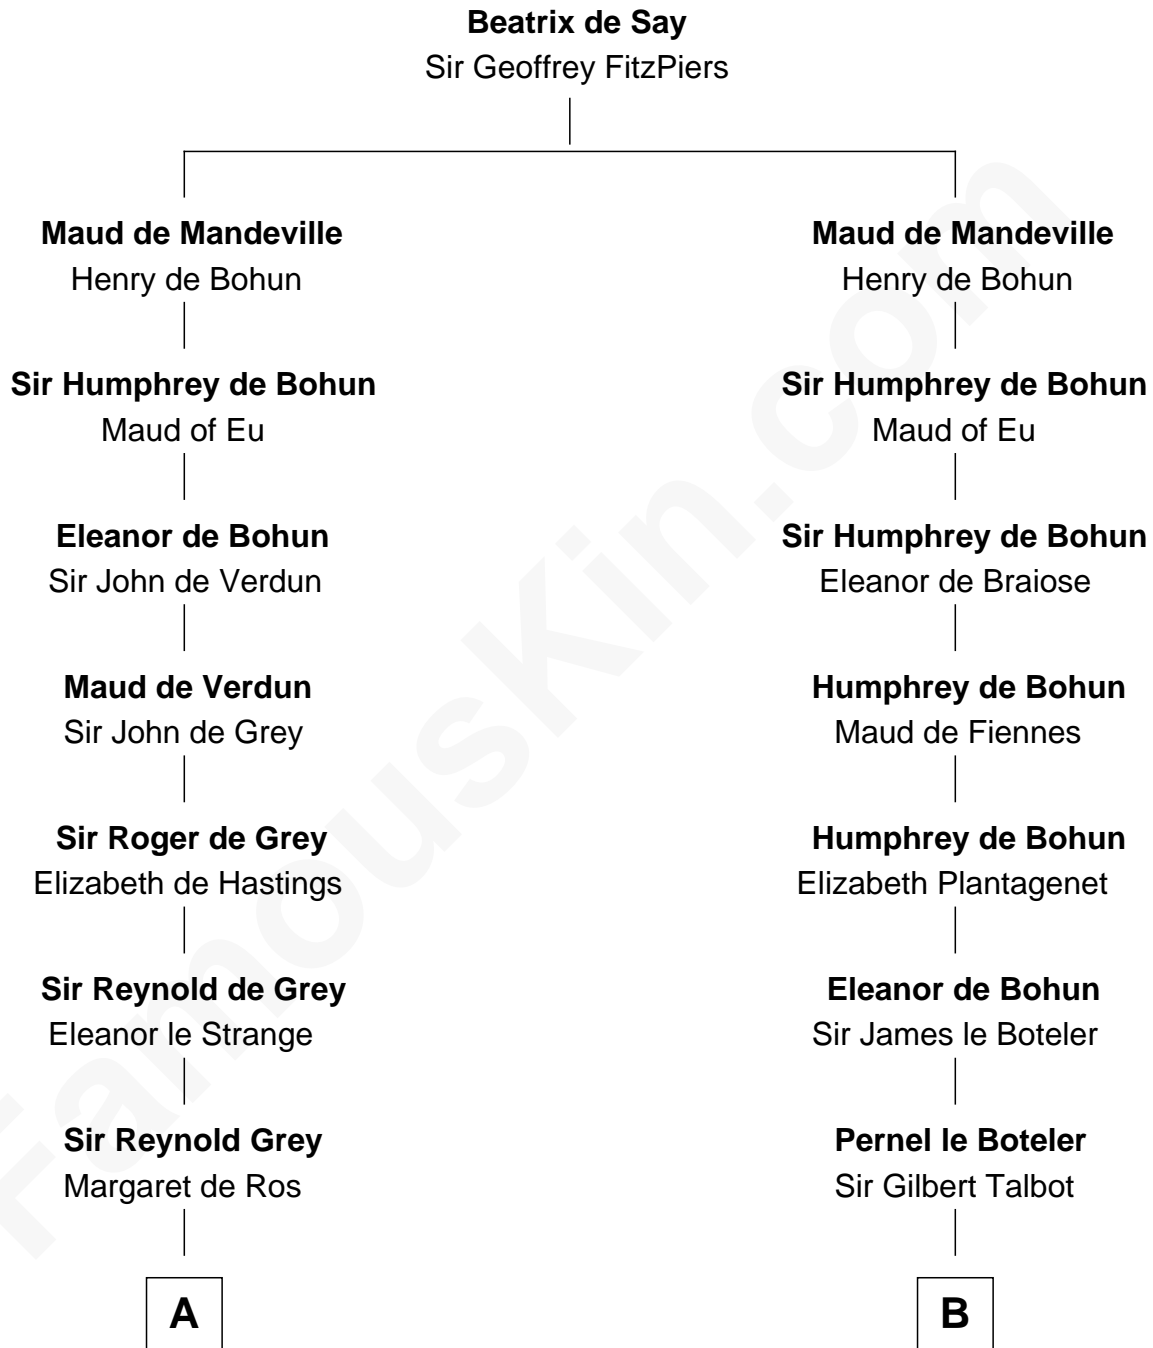

FamousKin.com
Relationship Chart of
John Taylor Gilman

5th Governor of New Hampshire

17th cousin 3 times removed of

John Dryden

England's First Poet Laureate

C

Rev. Nathaniel Rogers

Sarah Purkiss

Elizabeth Rogers

Rev. John Taylor

Ann Taylor

Nicholas Gilman

John Taylor Gilman

5th Governor of New Hampshire