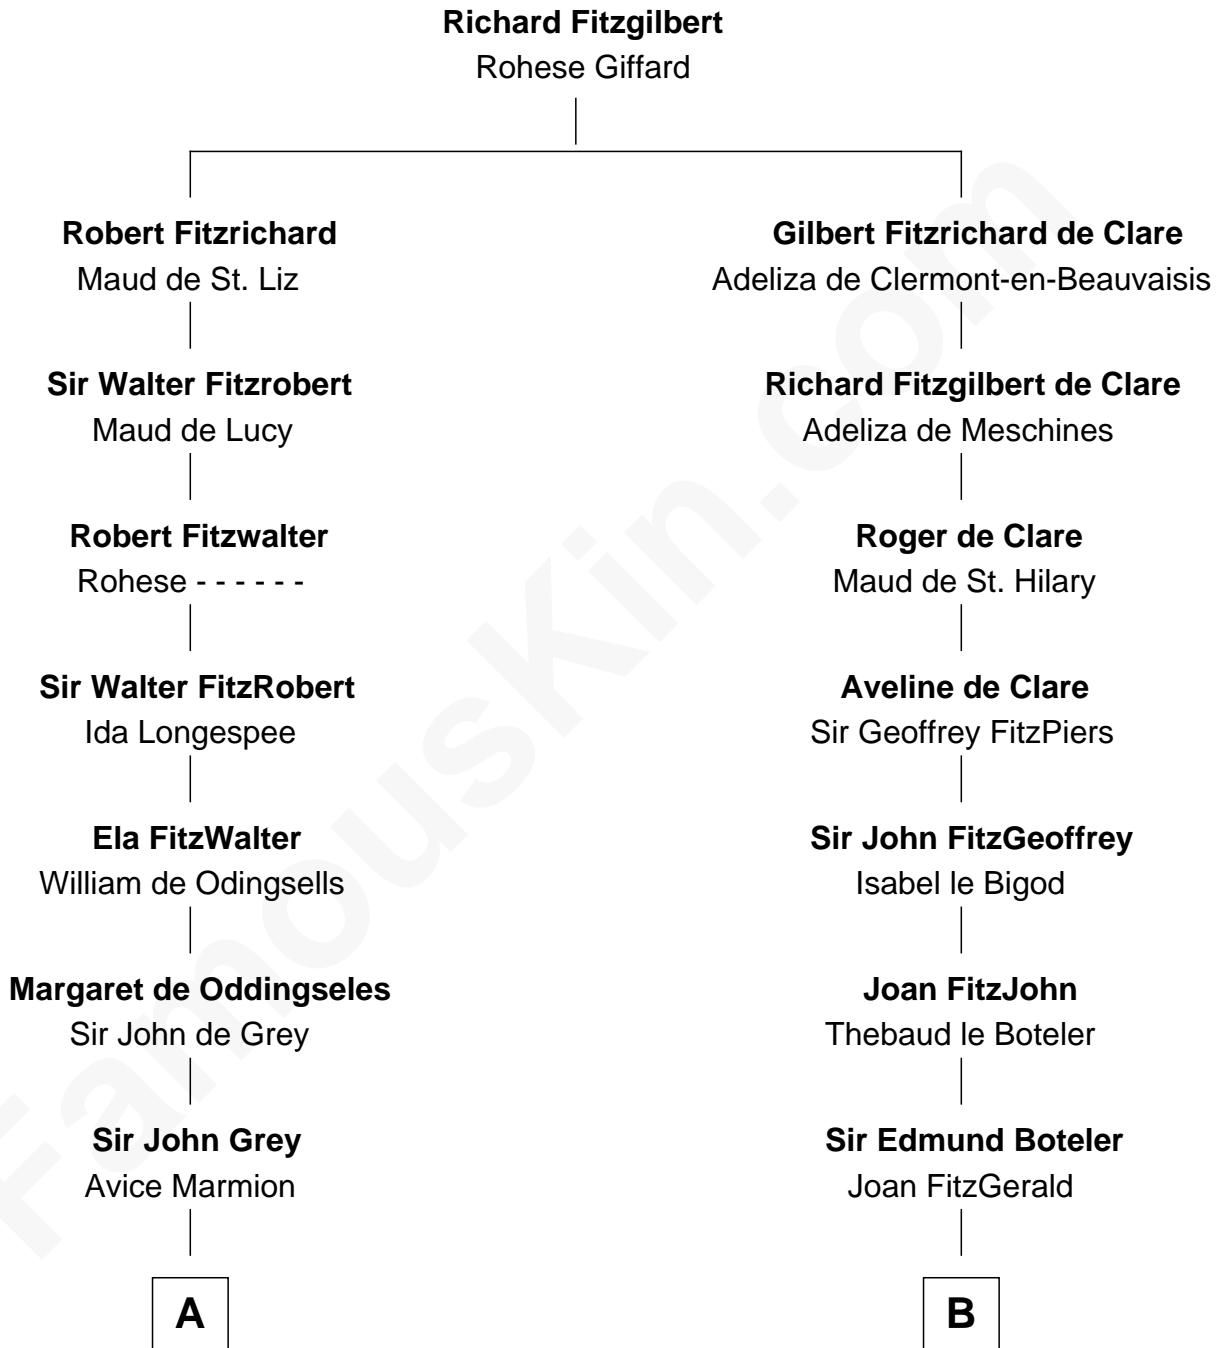

## Relationship Chart of

### John Taylor Gilman

5th Governor of New Hampshire

19th cousin 2 times removed of

**John Dryden**

England's First Poet Laureate

**C**

**Elizabeth Denison**

Rev. John Rogers