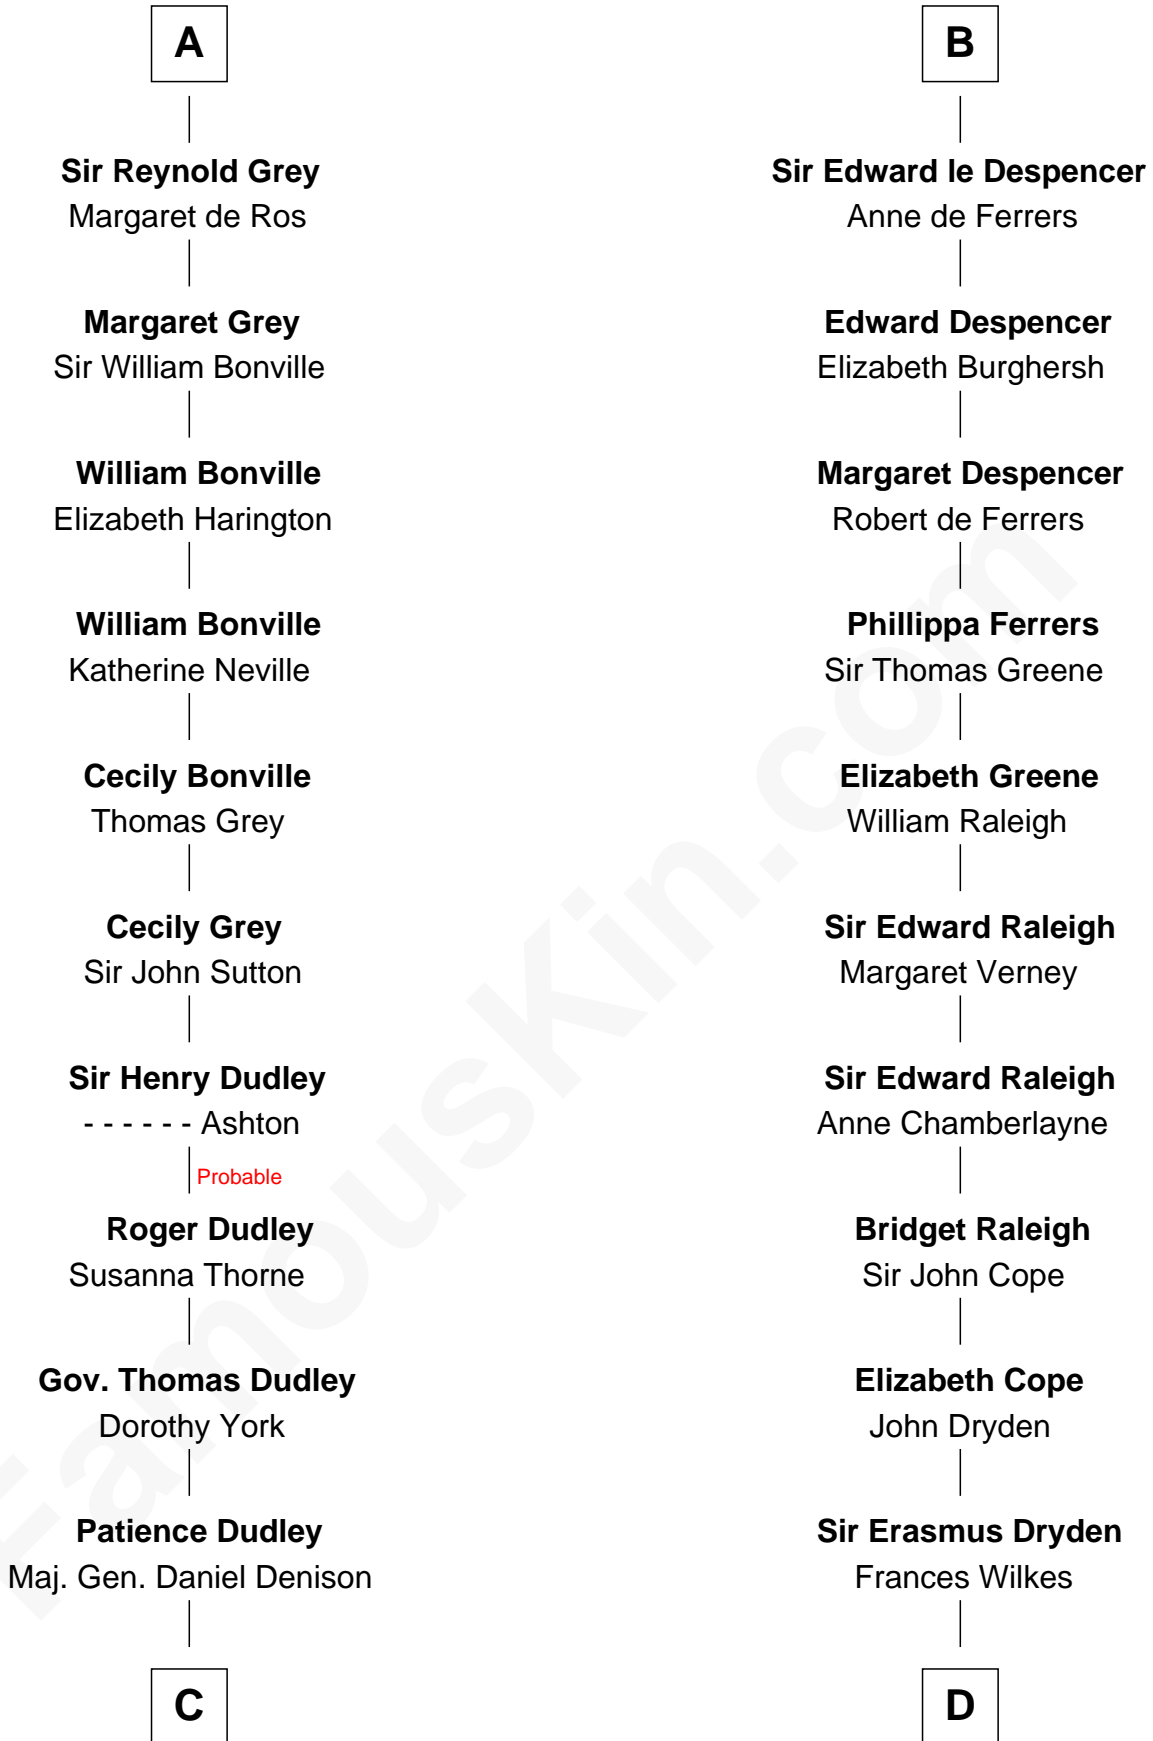

FamousKin.com

Relationship Chart of

John Taylor Gilman

5th Governor of New Hampshire

18th cousin 3 times removed of

John Dryden

England's First Poet Laureate

C

Elizabeth Denison

Rev. John Rogers

Rev. Nathaniel Rogers

Sarah Purkiss

Elizabeth Rogers

Rev. John Taylor

Ann Taylor

Nicholas Gilman

John Taylor Gilman

5th Governor of New Hampshire

D

Erasmus Dryden

Mary Pickering

John Dryden

England's 1st Poet Laureate

FamousKin.com