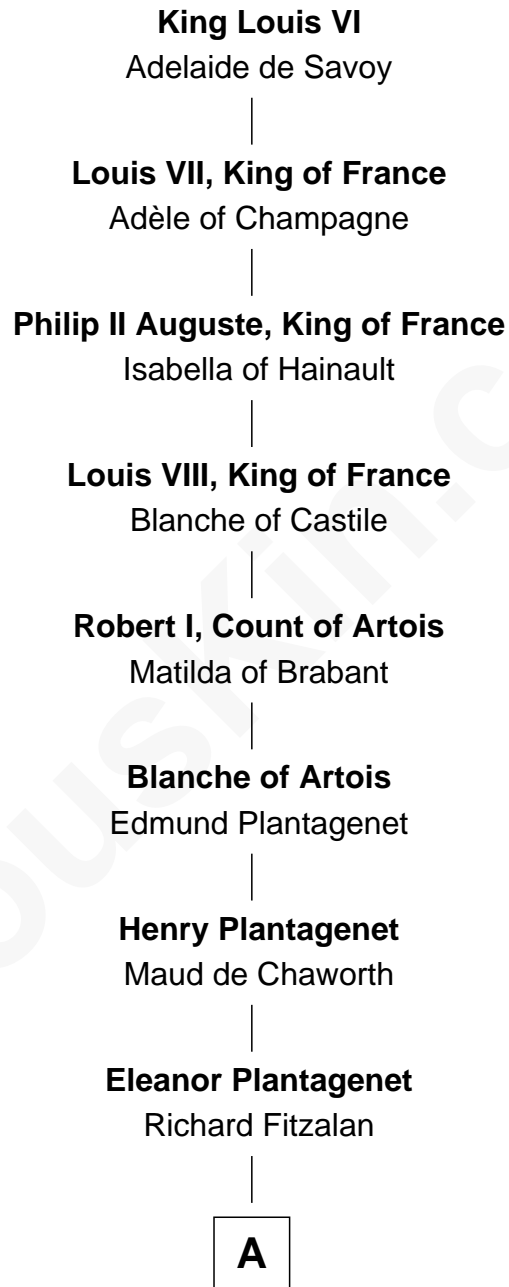

FamousKin.com Relationship Chart of

John Taylor Gilman

5th Governor of New Hampshire

20th Great-grandson of

King Louis VI

King of France

B

—
Elizabeth Denison

Rev. John Rogers

—
Rev. Nathaniel Rogers

Sarah Purkiss

—
Elizabeth Rogers

Rev. John Taylor

—
Ann Taylor

Nicholas Gilman

—
John Taylor Gilman

5th Governor of New Hampshire