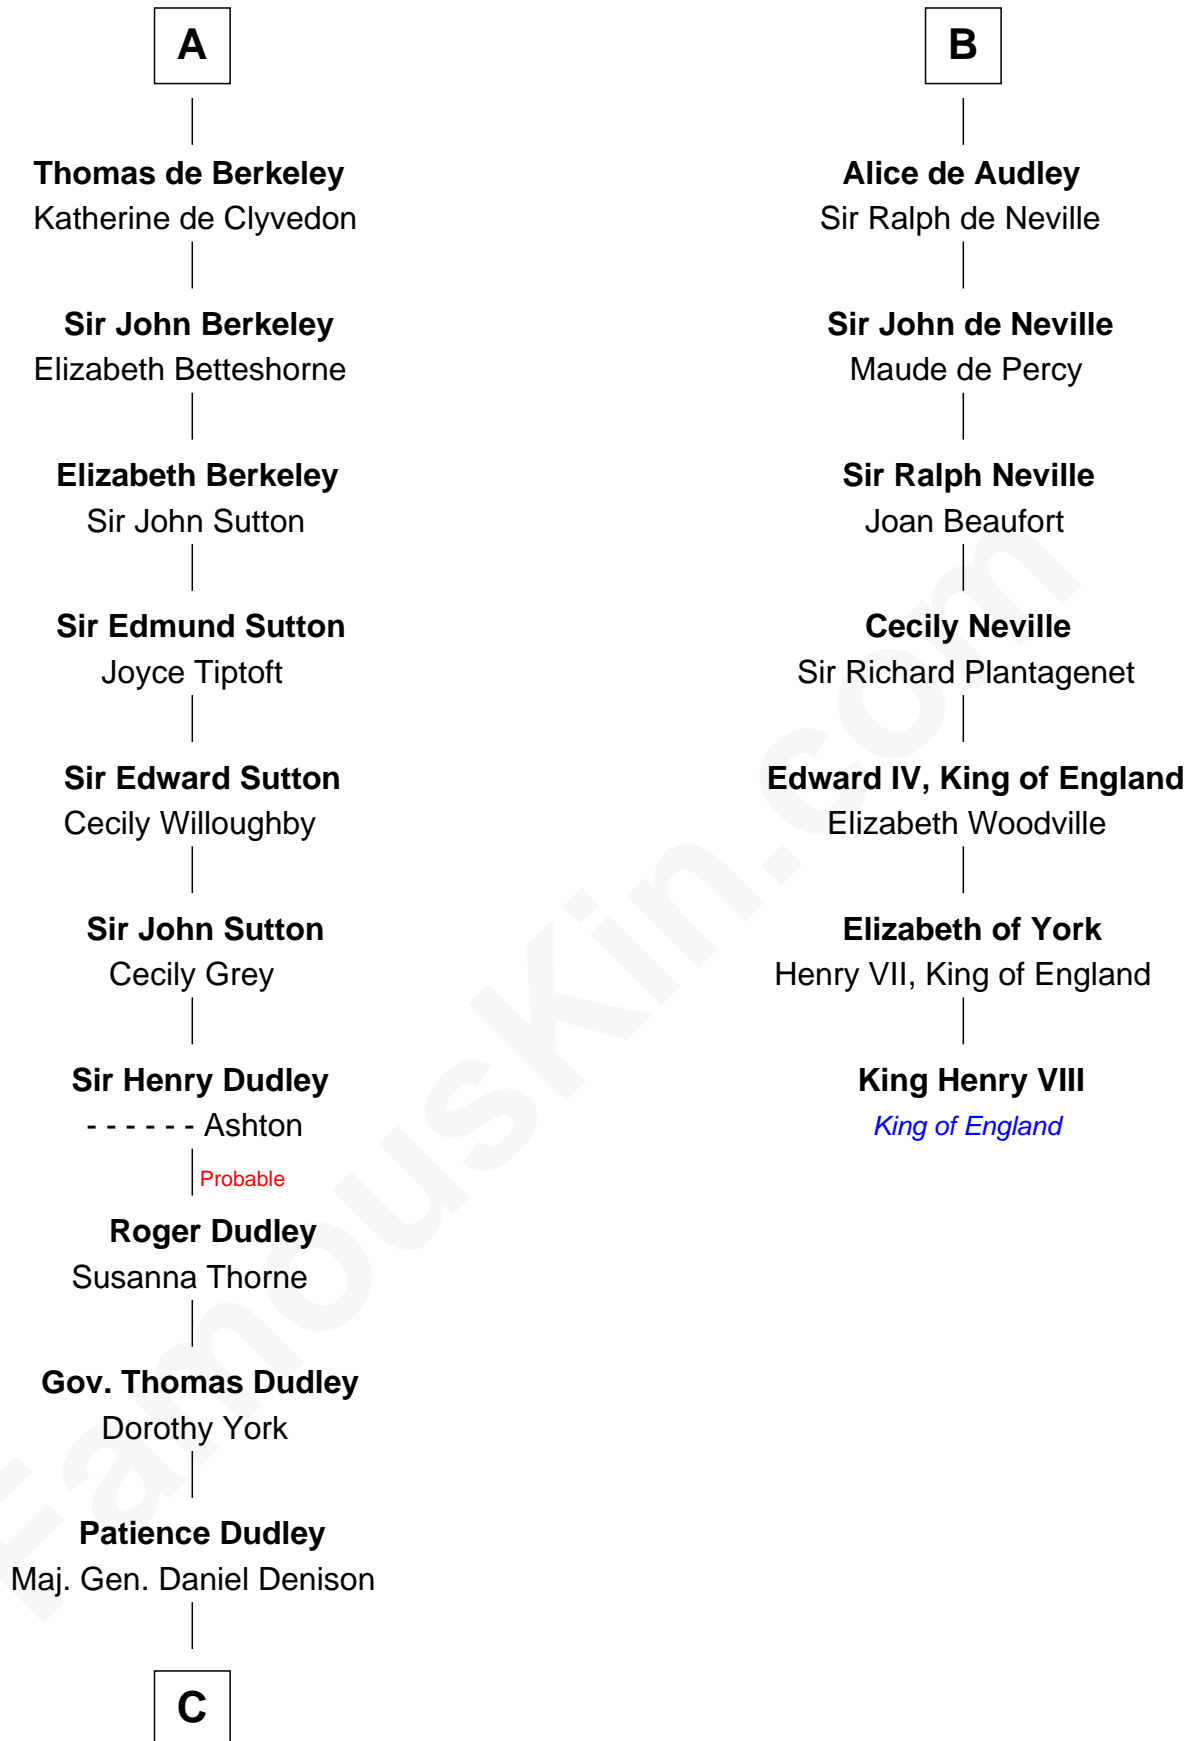

# FamousKin.com Relationship Chart of

**John Taylor Gilman**

*5th Governor of New Hampshire*

**13th cousin 8 times removed of**

**King Henry VIII**

*King of England*

**Muitchertach O'Toole**

Cacht Inion Loigsig O'Morda

**C**

**Elizabeth Denison**

Rev. John Rogers

**Rev. Nathaniel Rogers**

Sarah Purkiss

**Elizabeth Rogers**

Rev. John Taylor

**Ann Taylor**

Nicholas Gilman

**John Taylor Gilman**

*5th Governor of New Hampshire*

FamousKin.com