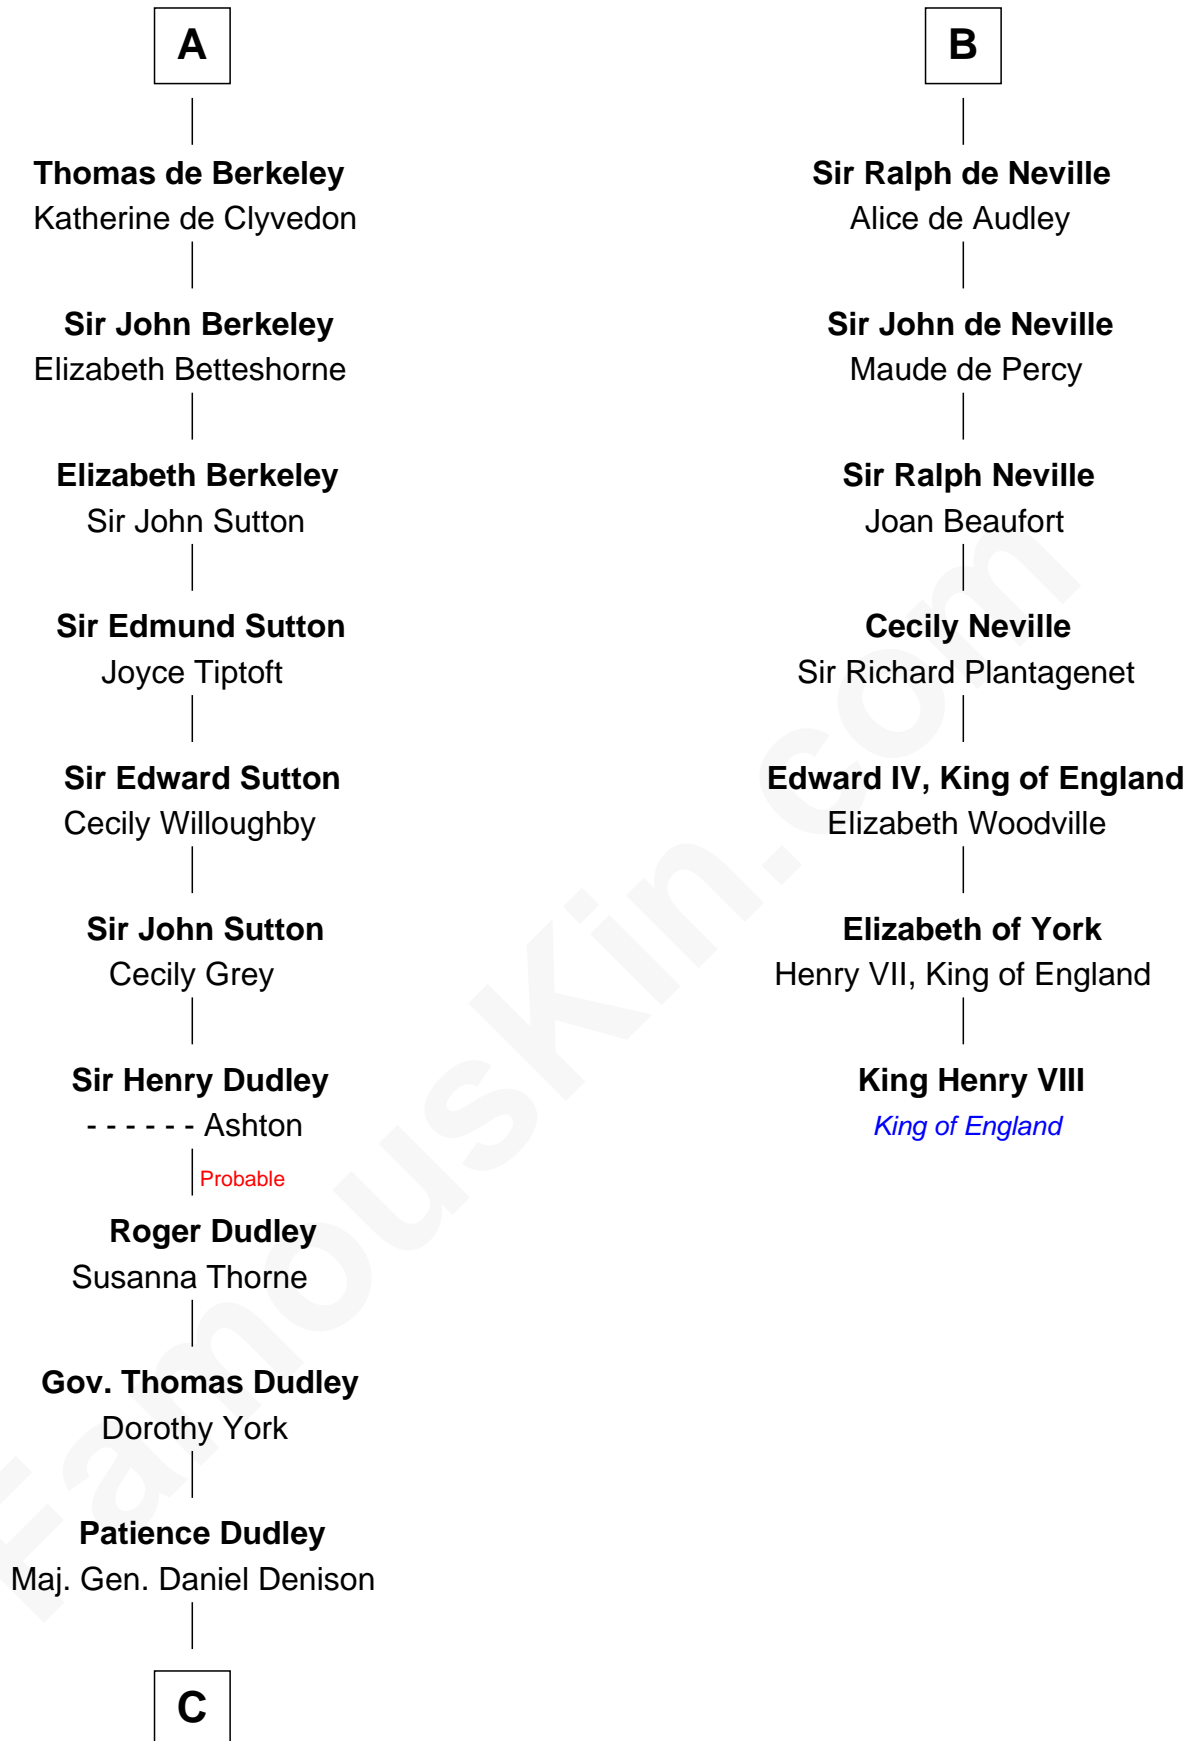

## Relationship Chart of

### John Taylor Gilman

5th Governor of New Hampshire

13th cousin 8 times removed of

### King Henry VIII

King of England

**Sir Robert de Beaumont**

Isabel de Vermandois

**C**

**Elizabeth Denison**

Rev. John Rogers

**Rev. Nathaniel Rogers**

Sarah Purkiss

**Elizabeth Rogers**

Rev. John Taylor

**Ann Taylor**

Nicholas Gilman

**John Taylor Gilman**

*5th Governor of New Hampshire*

FamousKin.com