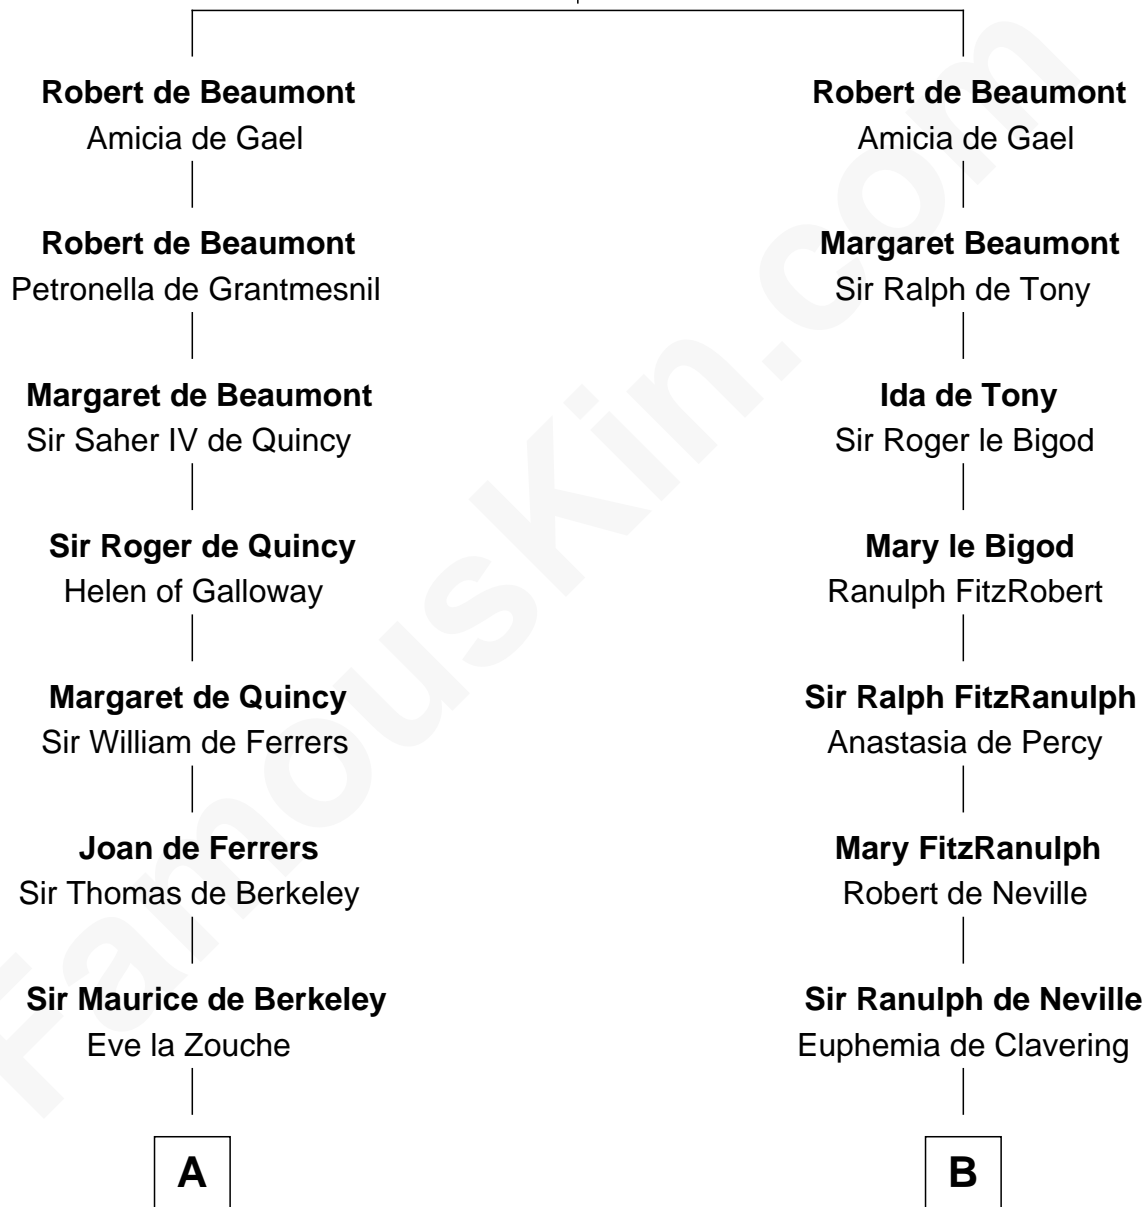

## Relationship Chart of

### John Taylor Gilman

5th Governor of New Hampshire

13th cousin 8 times removed of

### King Henry VIII

King of England

**Sir Robert de Beaumont**

Isabel de Vermandois

**C**

**Elizabeth Denison**

Rev. John Rogers

**Rev. Nathaniel Rogers**