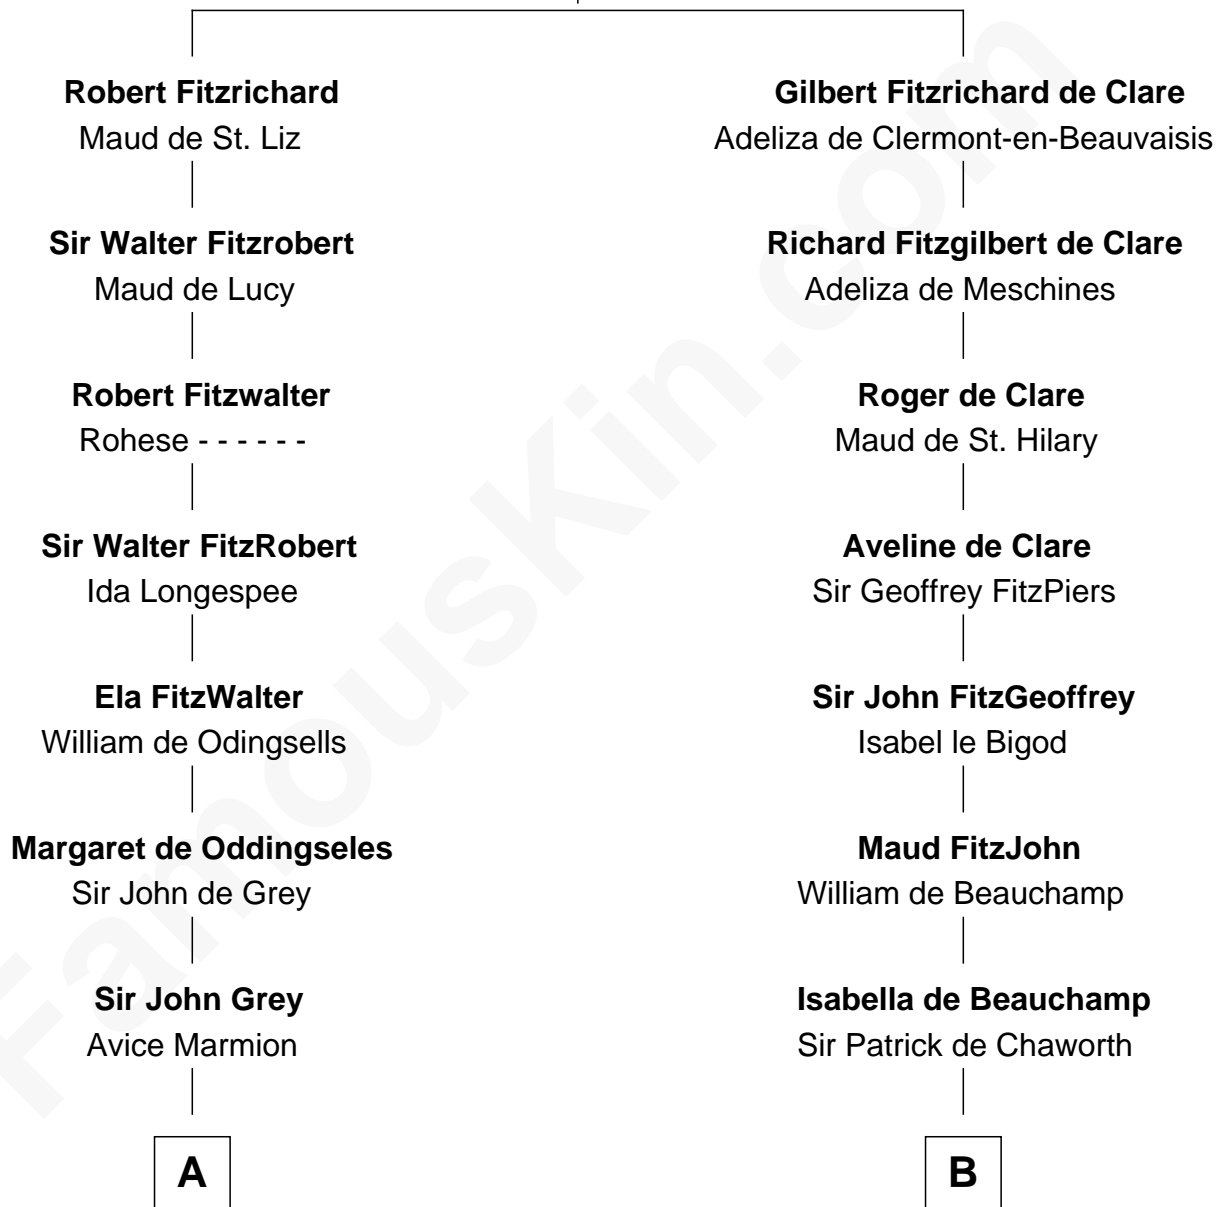

## Relationship Chart of

### John Taylor Gilman

5th Governor of New Hampshire

14th cousin 7 times removed of

**King Henry VIII**

King of England

**Richard Fitzgilbert**

Rohese Giffard

**C**

**Elizabeth Denison**

Rev. John Rogers

**Rev. Nathaniel Rogers**

Sarah Purkiss

**Elizabeth Rogers**

Rev. John Taylor

**Ann Taylor**

Nicholas Gilman