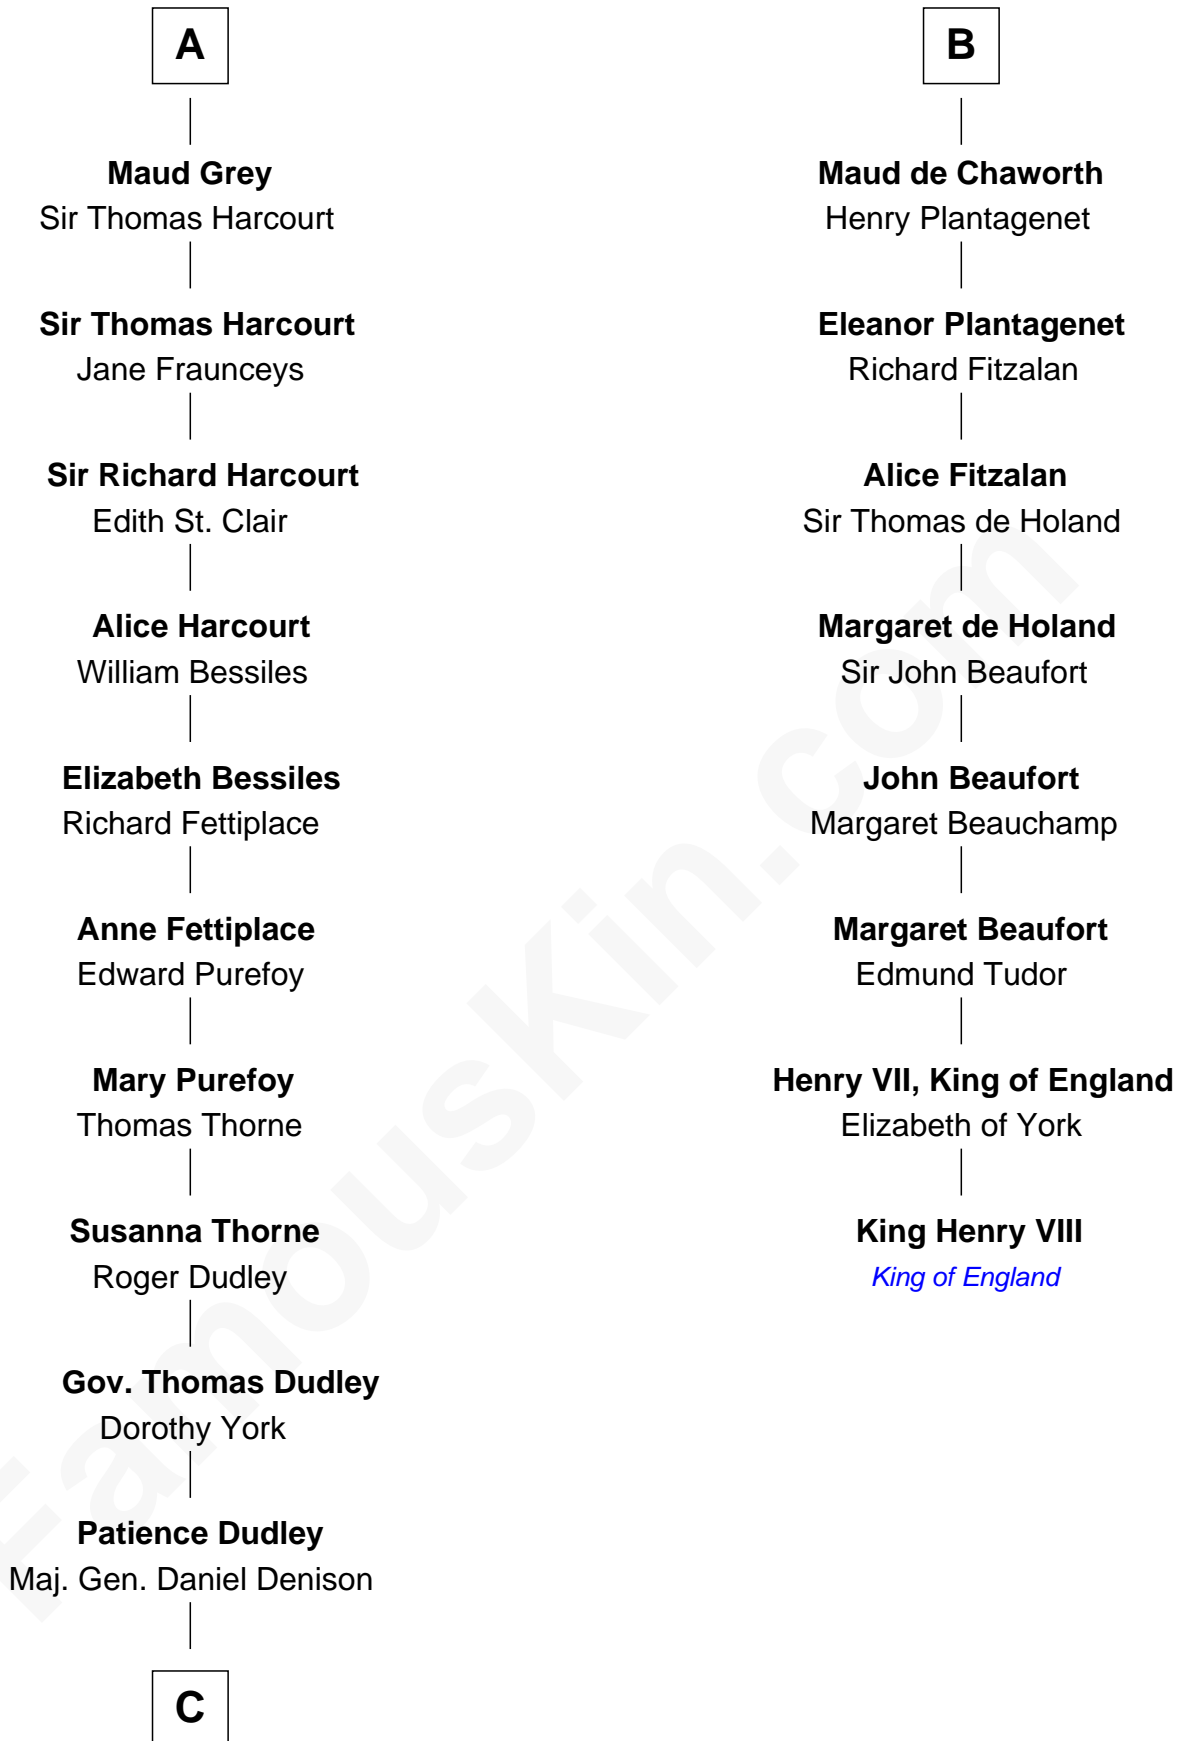

## Relationship Chart of

### John Taylor Gilman

5th Governor of New Hampshire

14th cousin 7 times removed of

**King Henry VIII**

King of England

**Richard Fitzgilbert**

Rohese Giffard

**C**

**Elizabeth Denison**

Rev. John Rogers

**Rev. Nathaniel Rogers**

Sarah Purkiss

**Elizabeth Rogers**

Rev. John Taylor

**Ann Taylor**

Nicholas Gilman

**John Taylor Gilman**

*5th Governor of New Hampshire*

FamousKin.com