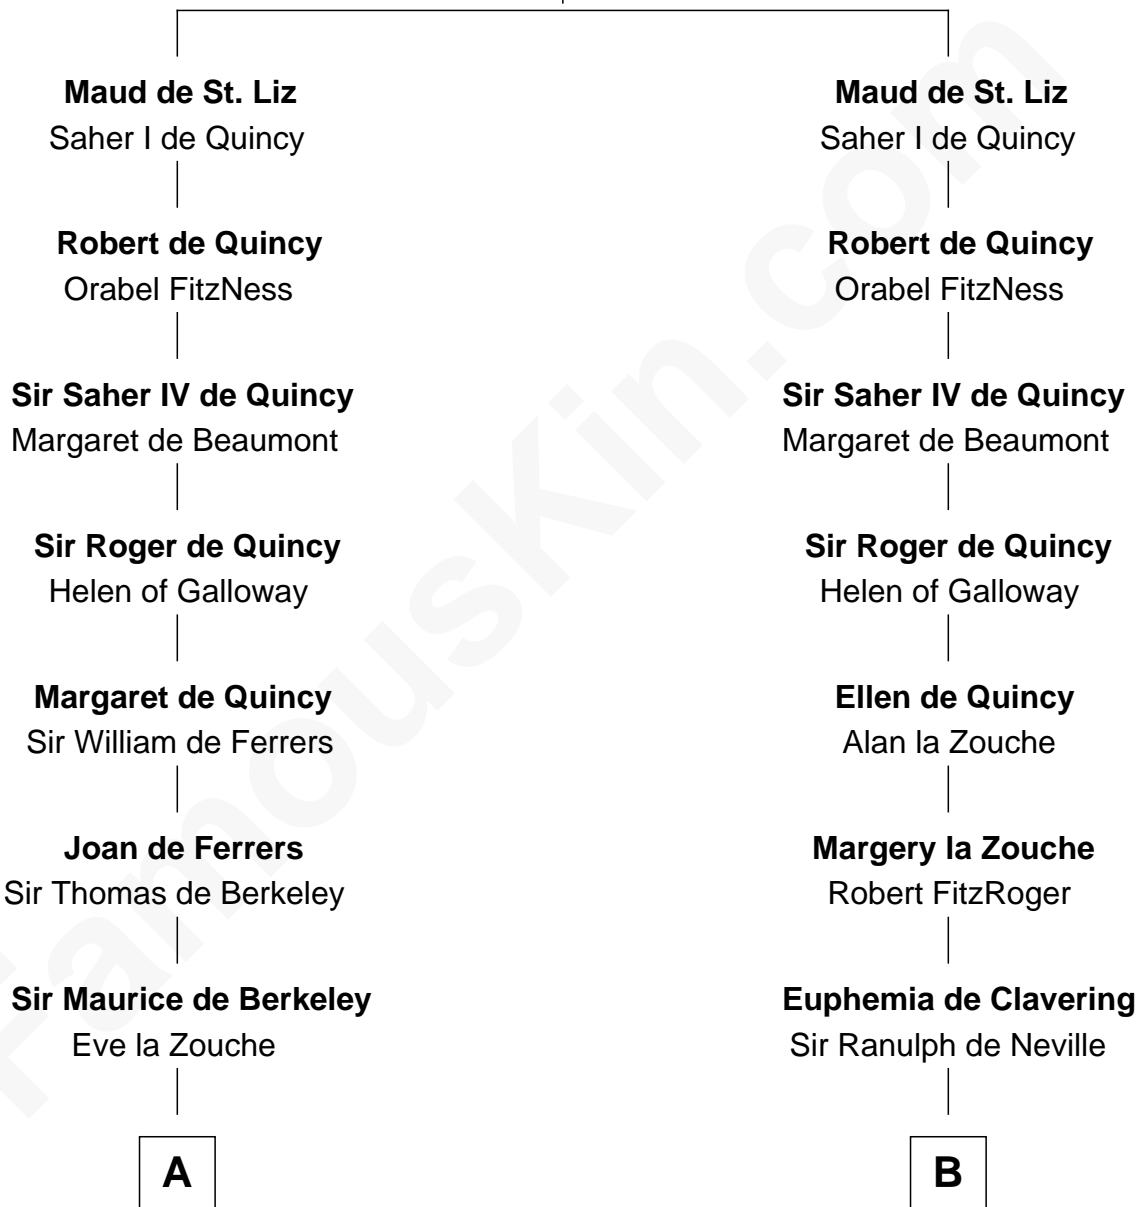

FamousKin.com

Relationship Chart of

John Taylor Gilman

5th Governor of New Hampshire

13th cousin 8 times removed of

King Henry VIII

King of England

Simon I de St. Liz
Maud of Northumberland

Nicholas Gilman

John Taylor Gilman

5th Governor of New Hampshire

FamousKin.com