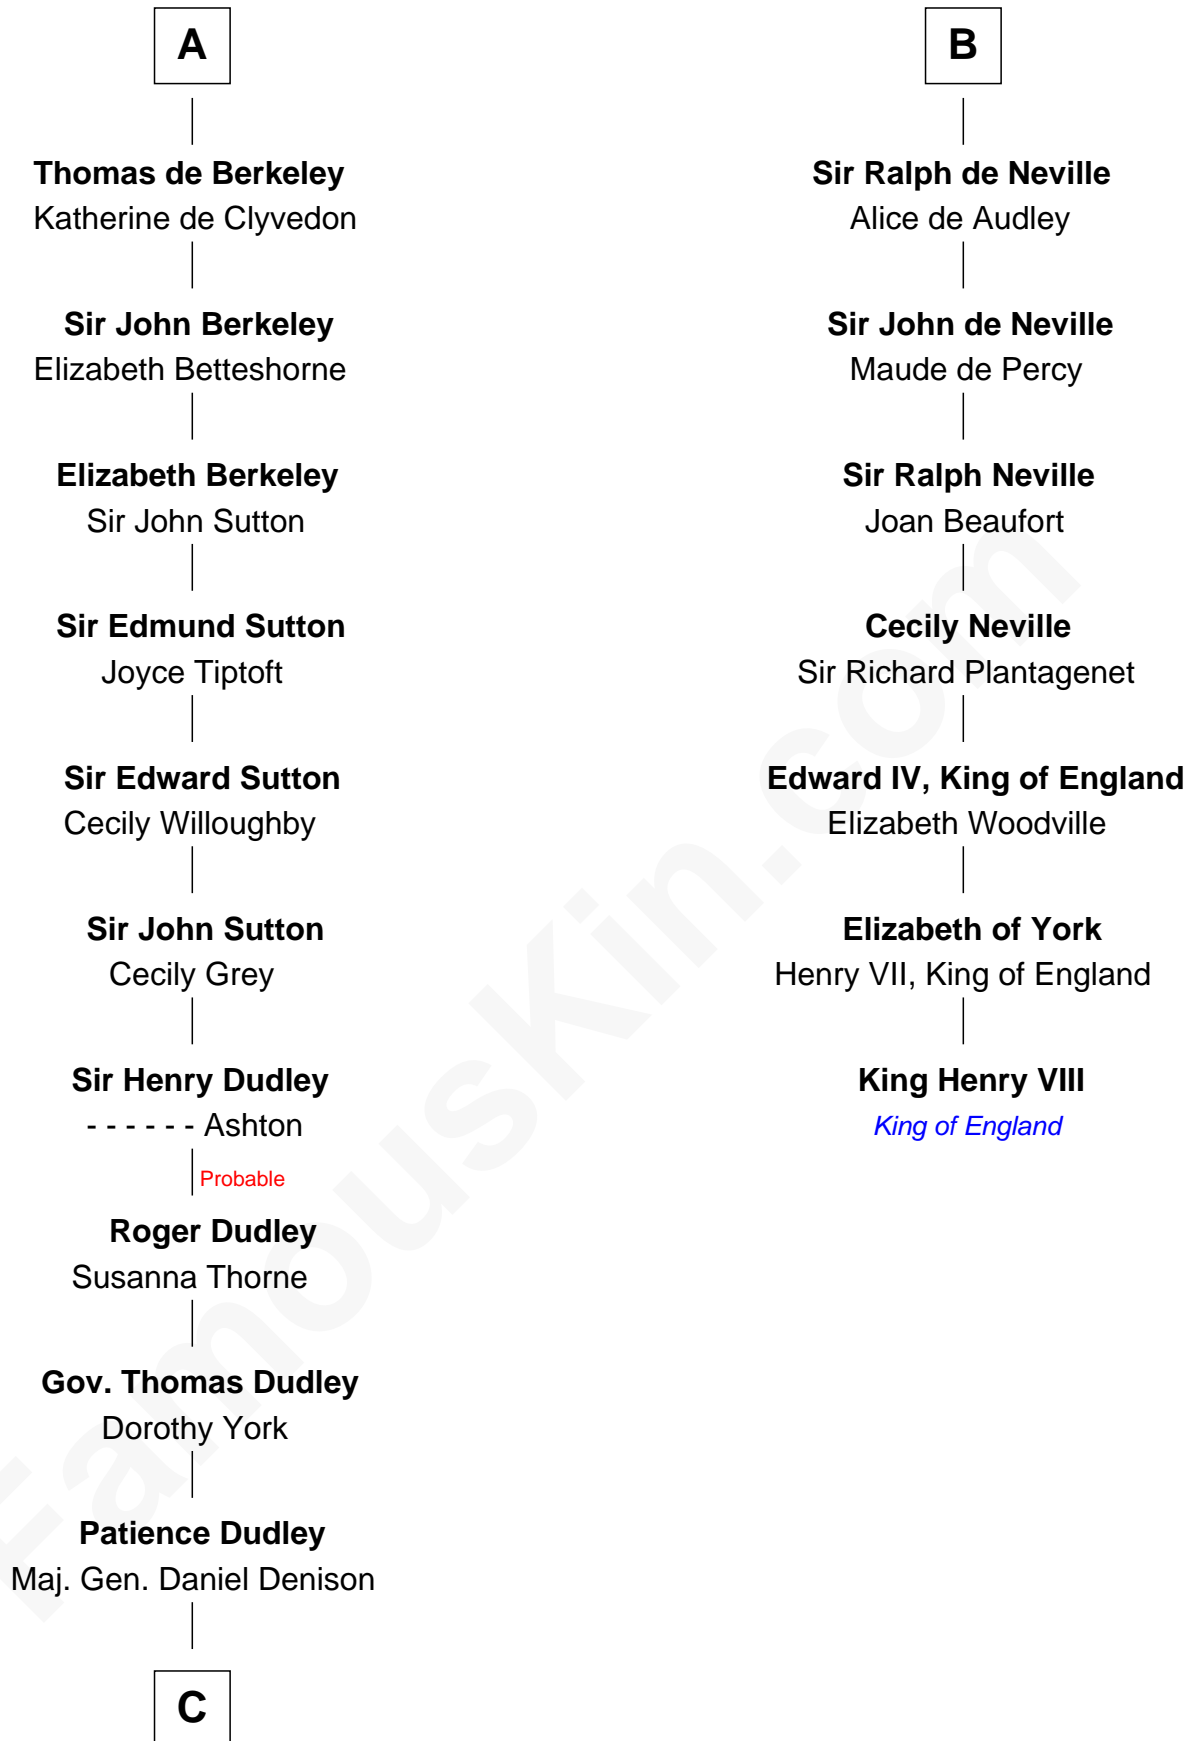

FamousKin.com

Relationship Chart of

John Taylor Gilman

5th Governor of New Hampshire

13th cousin 8 times removed of

King Henry VIII

King of England

Simon I de St. Liz
Maud of Northumberland