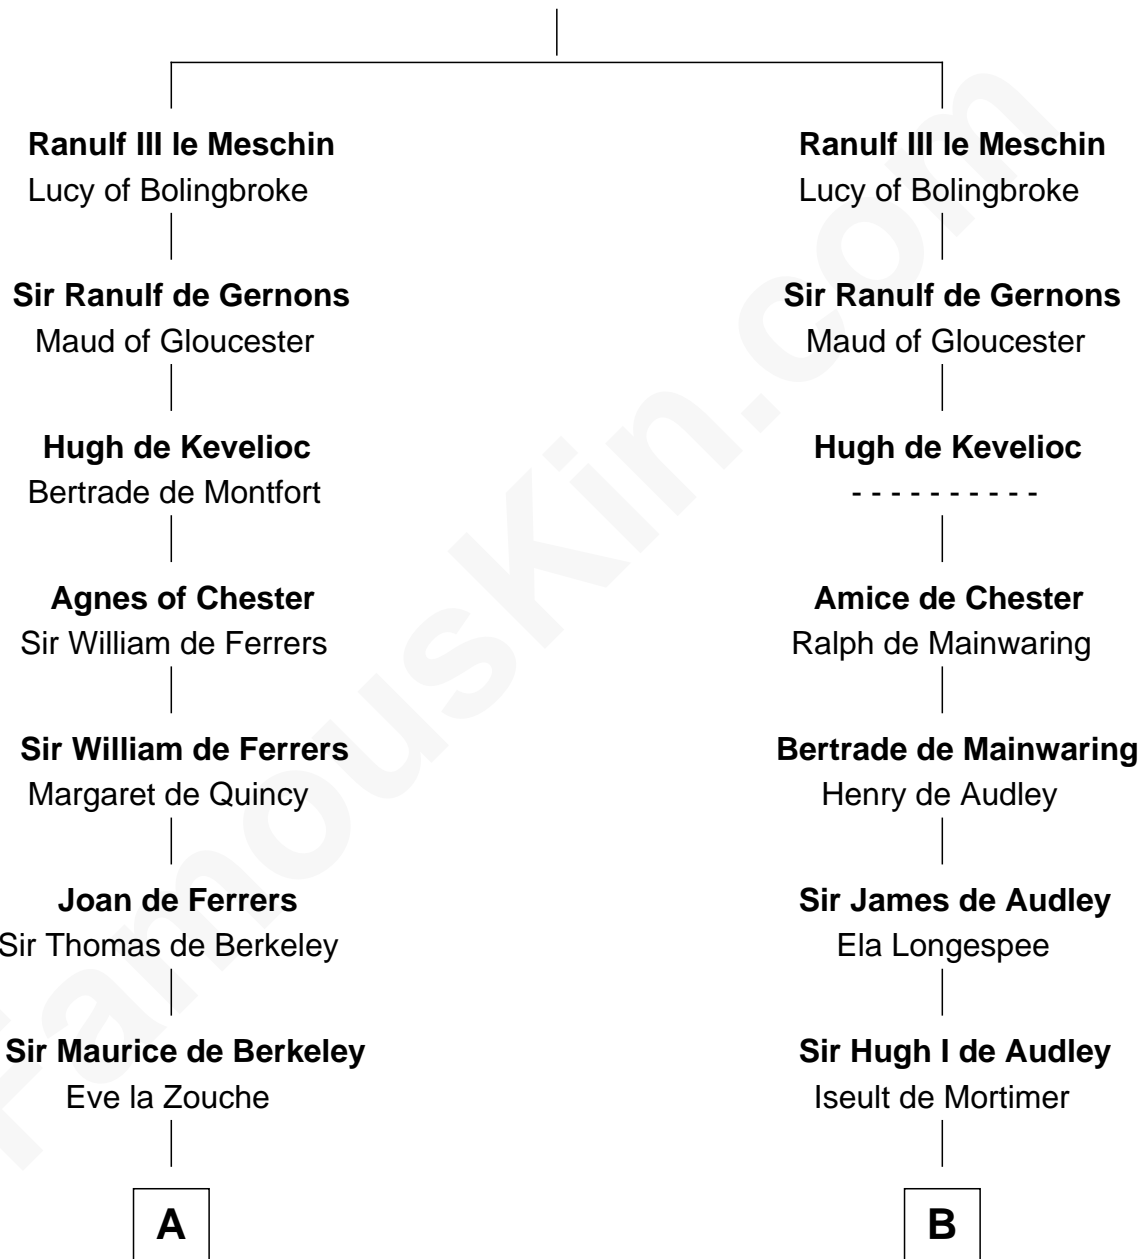

King Henry VIII

King of England

Ranulf de Briquessart

Margaret Goz