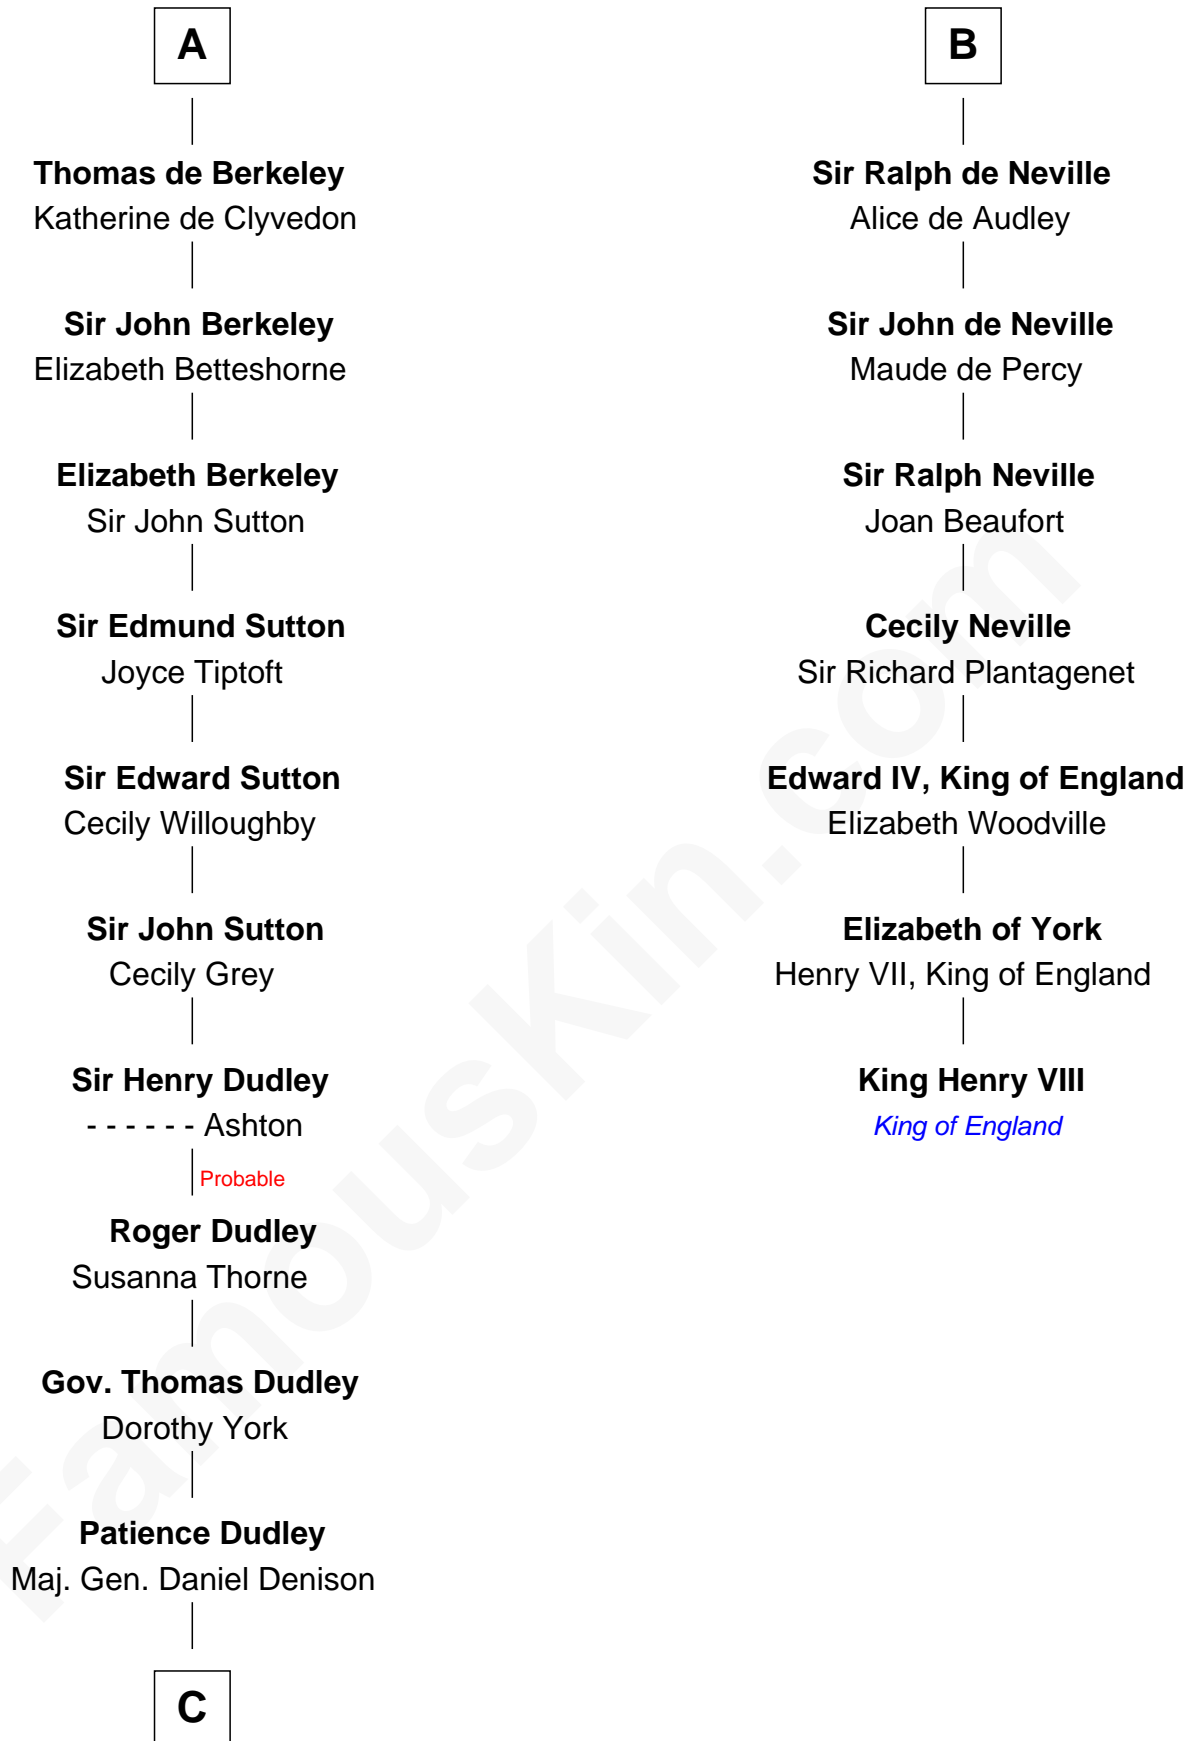

FamousKin.com

Relationship Chart of

John Taylor Gilman

5th Governor of New Hampshire

13th cousin 8 times removed of

King Henry VIII

King of England

Ralph de Gael