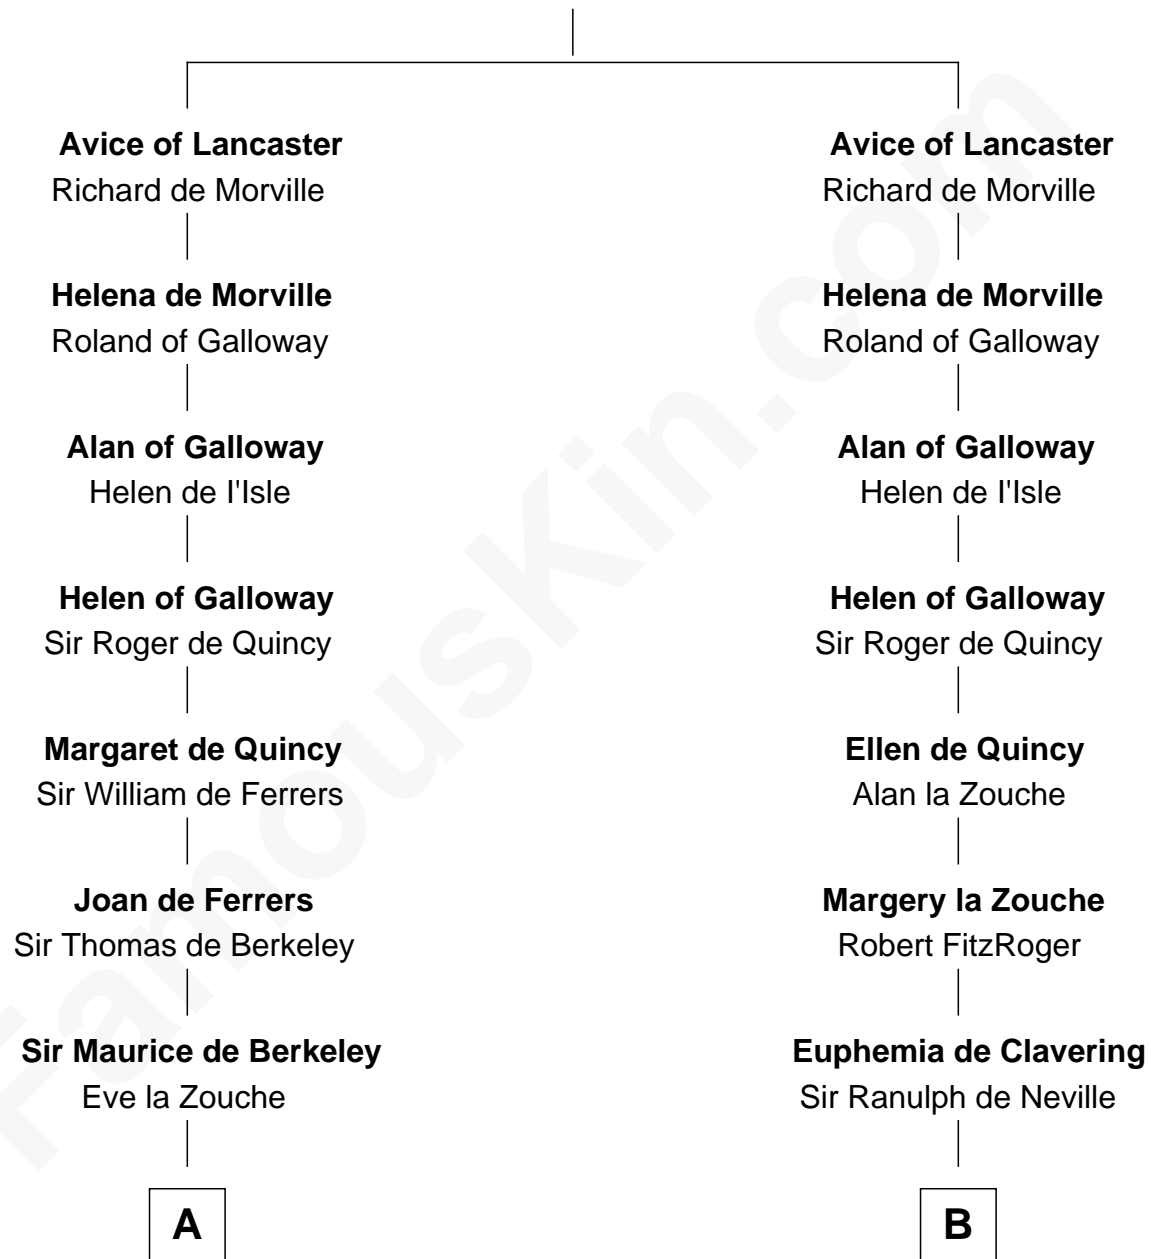

FamousKin.com

Relationship Chart of

John Taylor Gilman

5th Governor of New Hampshire

13th cousin 8 times removed of

King Henry VIII

King of England

William I de Lancaster

Gundred de Warenne

C

Elizabeth Denison

Rev. John Rogers

Rev. Nathaniel Rogers

Sarah Purkiss

Elizabeth Rogers

Rev. John Taylor

Ann Taylor

Nicholas Gilman

John Taylor Gilman

5th Governor of New Hampshire

FamousKin.com