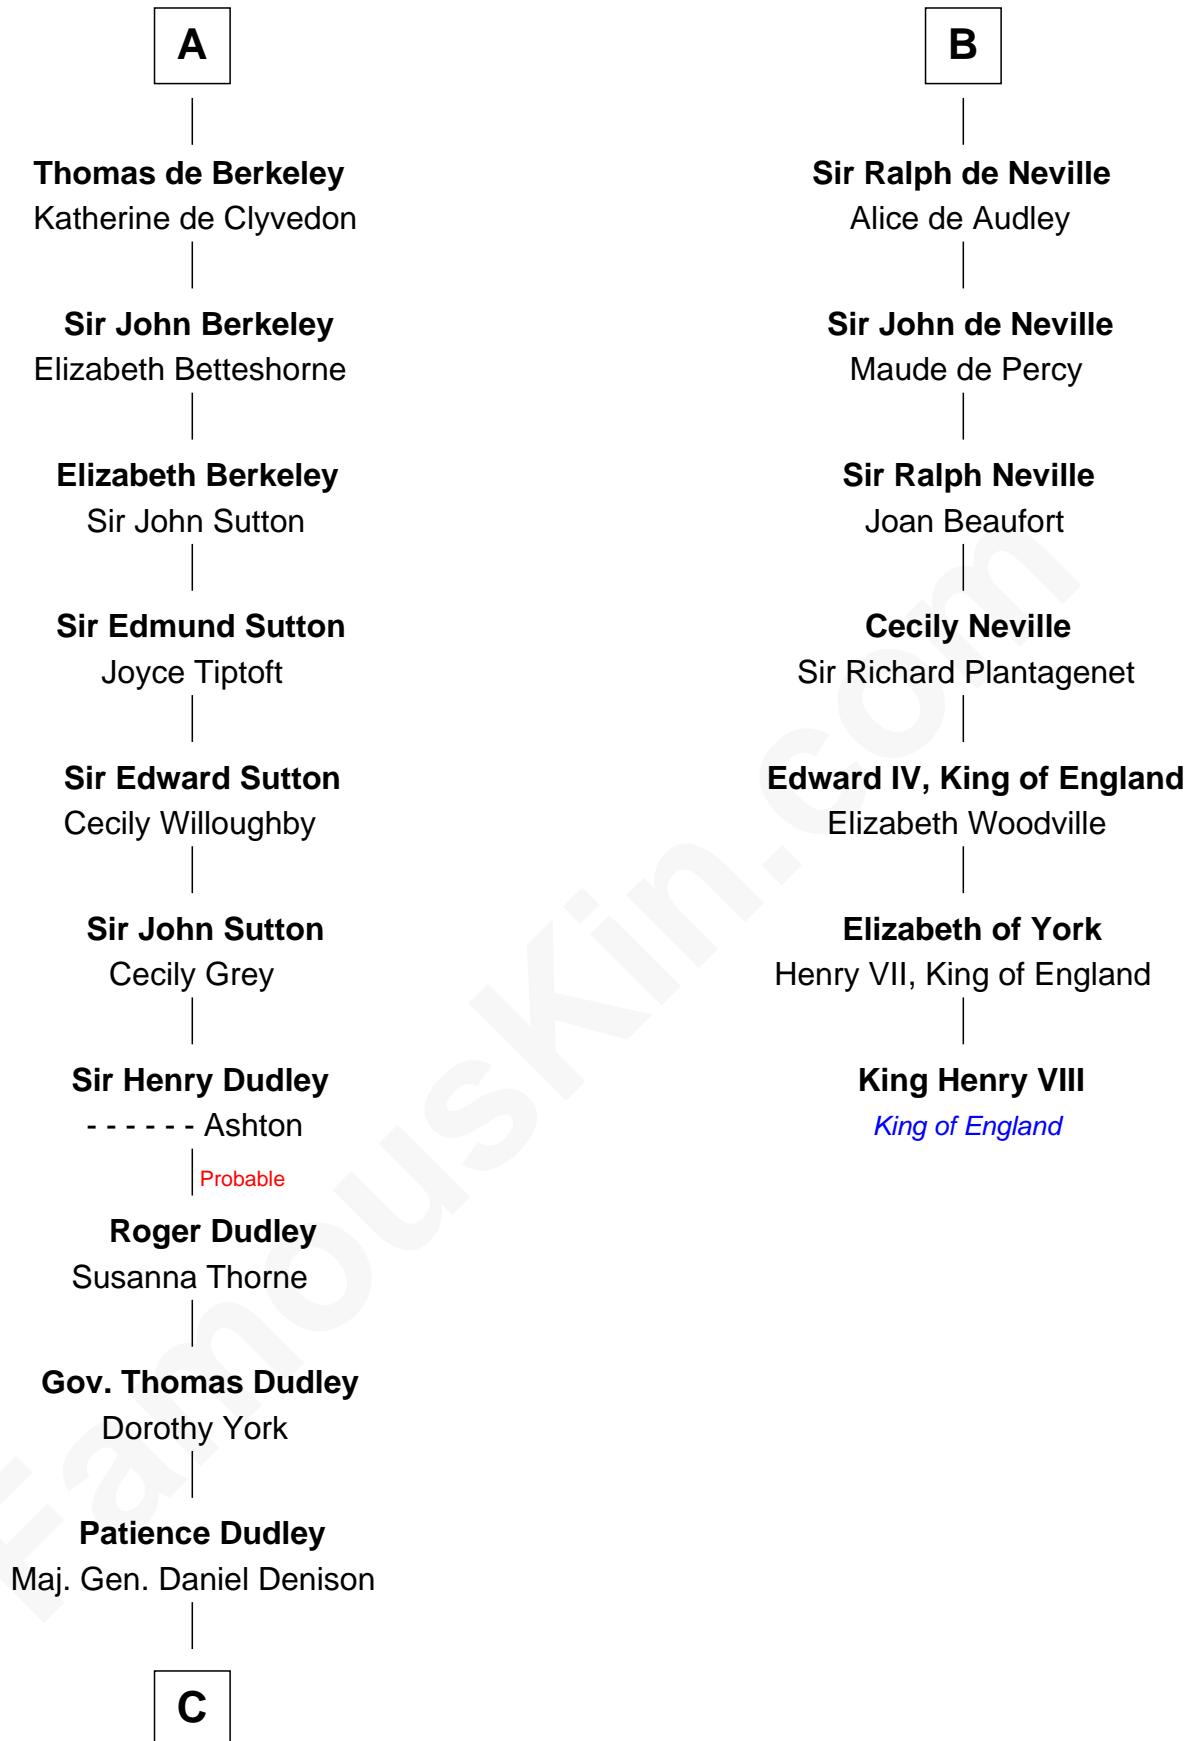

FamousKin.com

Relationship Chart of John Taylor Gilman

5th Governor of New Hampshire

13th cousin 8 times removed of

King Henry VIII

King of England

Hugh de Morville
Beatrice de Beauchamp

C

—
John Taylor Gilman

5th Governor of New Hampshire

FamousKin.com