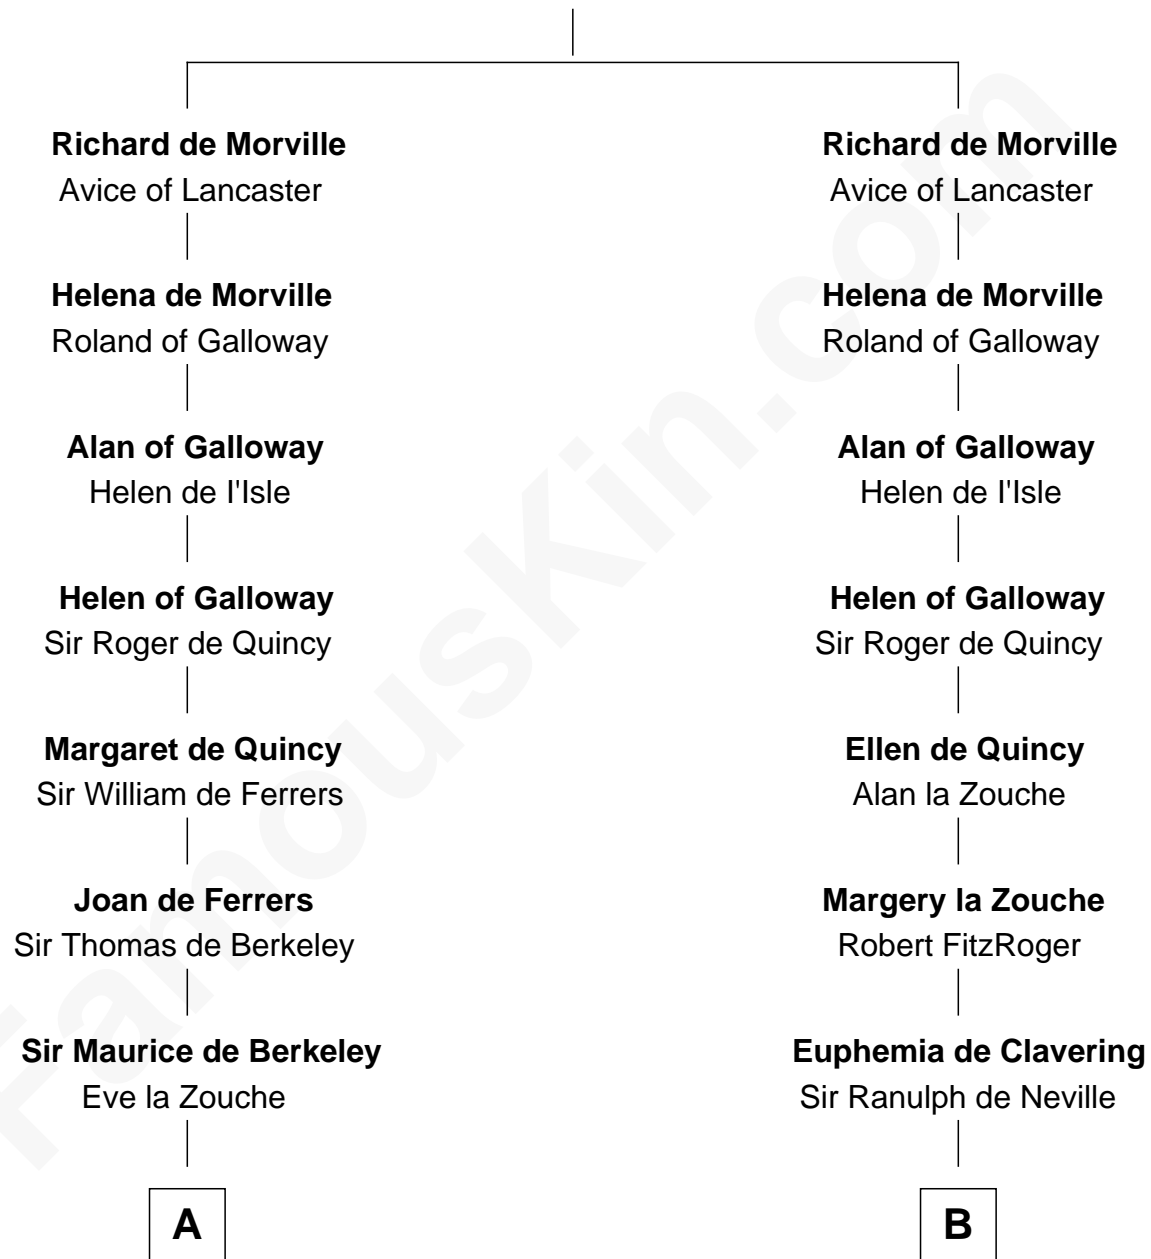

FamousKin.com

Relationship Chart of John Taylor Gilman

5th Governor of New Hampshire

13th cousin 8 times removed of

King Henry VIII

King of England

Hugh de Morville
Beatrice de Beauchamp

C

—
Elizabeth Denison

Rev. John Rogers

—
Rev. Nathaniel Rogers

Sarah Purkiss

—
Elizabeth Rogers

Rev. John Taylor

—
Ann Taylor

Nicholas Gilman

—
John Taylor Gilman

5th Governor of New Hampshire

FamousKin.com