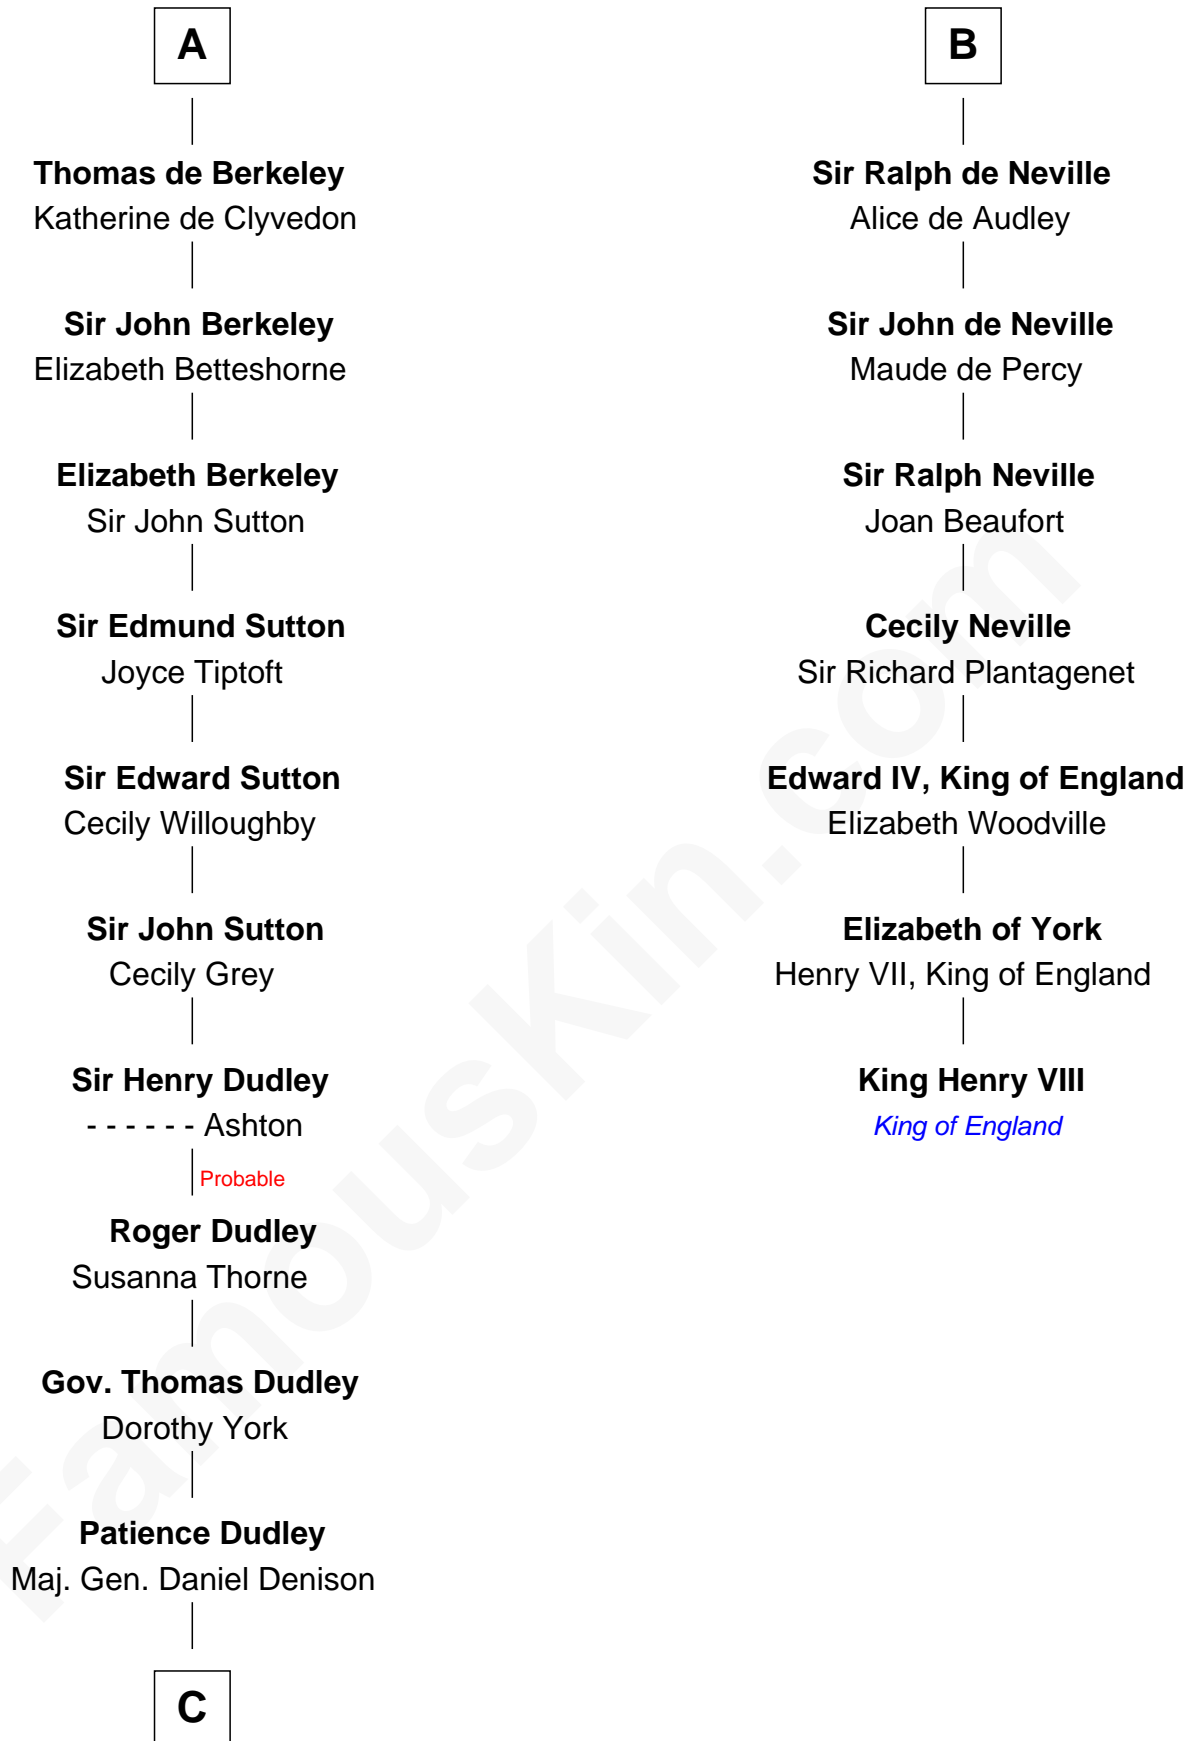

FamousKin.com

Relationship Chart of

John Taylor Gilman

5th Governor of New Hampshire

13th cousin 8 times removed of

King Henry VIII
King of England

Fergus of Galloway

Elizabeth - - - - -