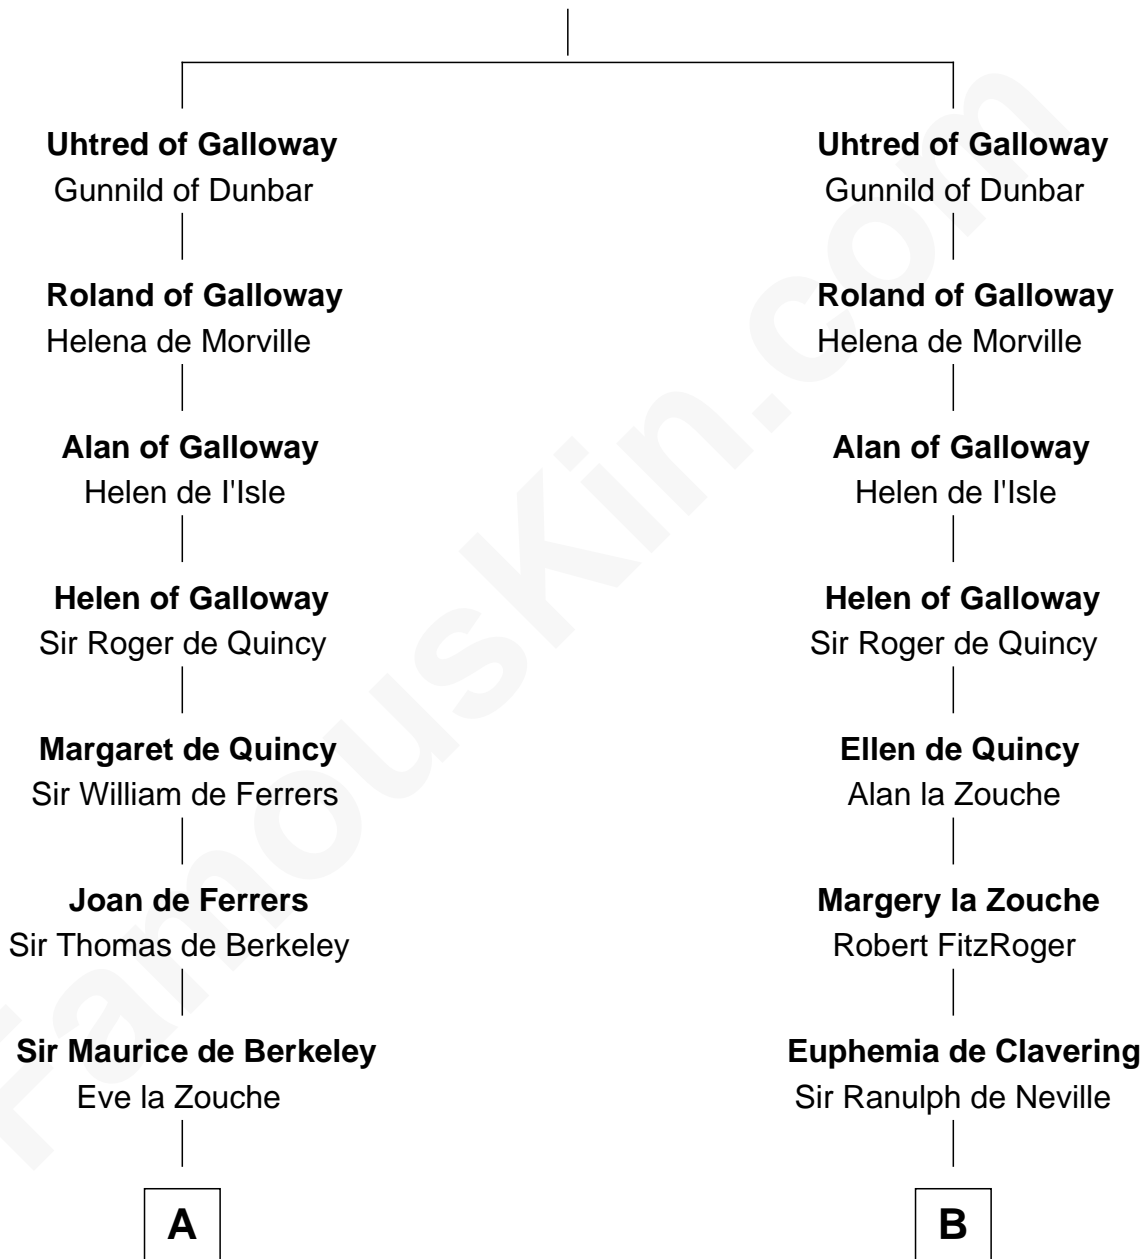

FamousKin.com

Relationship Chart of

John Taylor Gilman

5th Governor of New Hampshire

13th cousin 8 times removed of

King Henry VIII
King of England

Fergus of Galloway

Elizabeth - - - - -

C

Elizabeth Denison

Rev. John Rogers

Rev. Nathaniel Rogers

Sarah Purkiss

Elizabeth Rogers

Rev. John Taylor

Ann Taylor

Nicholas Gilman

John Taylor Gilman

5th Governor of New Hampshire

FamousKin.com