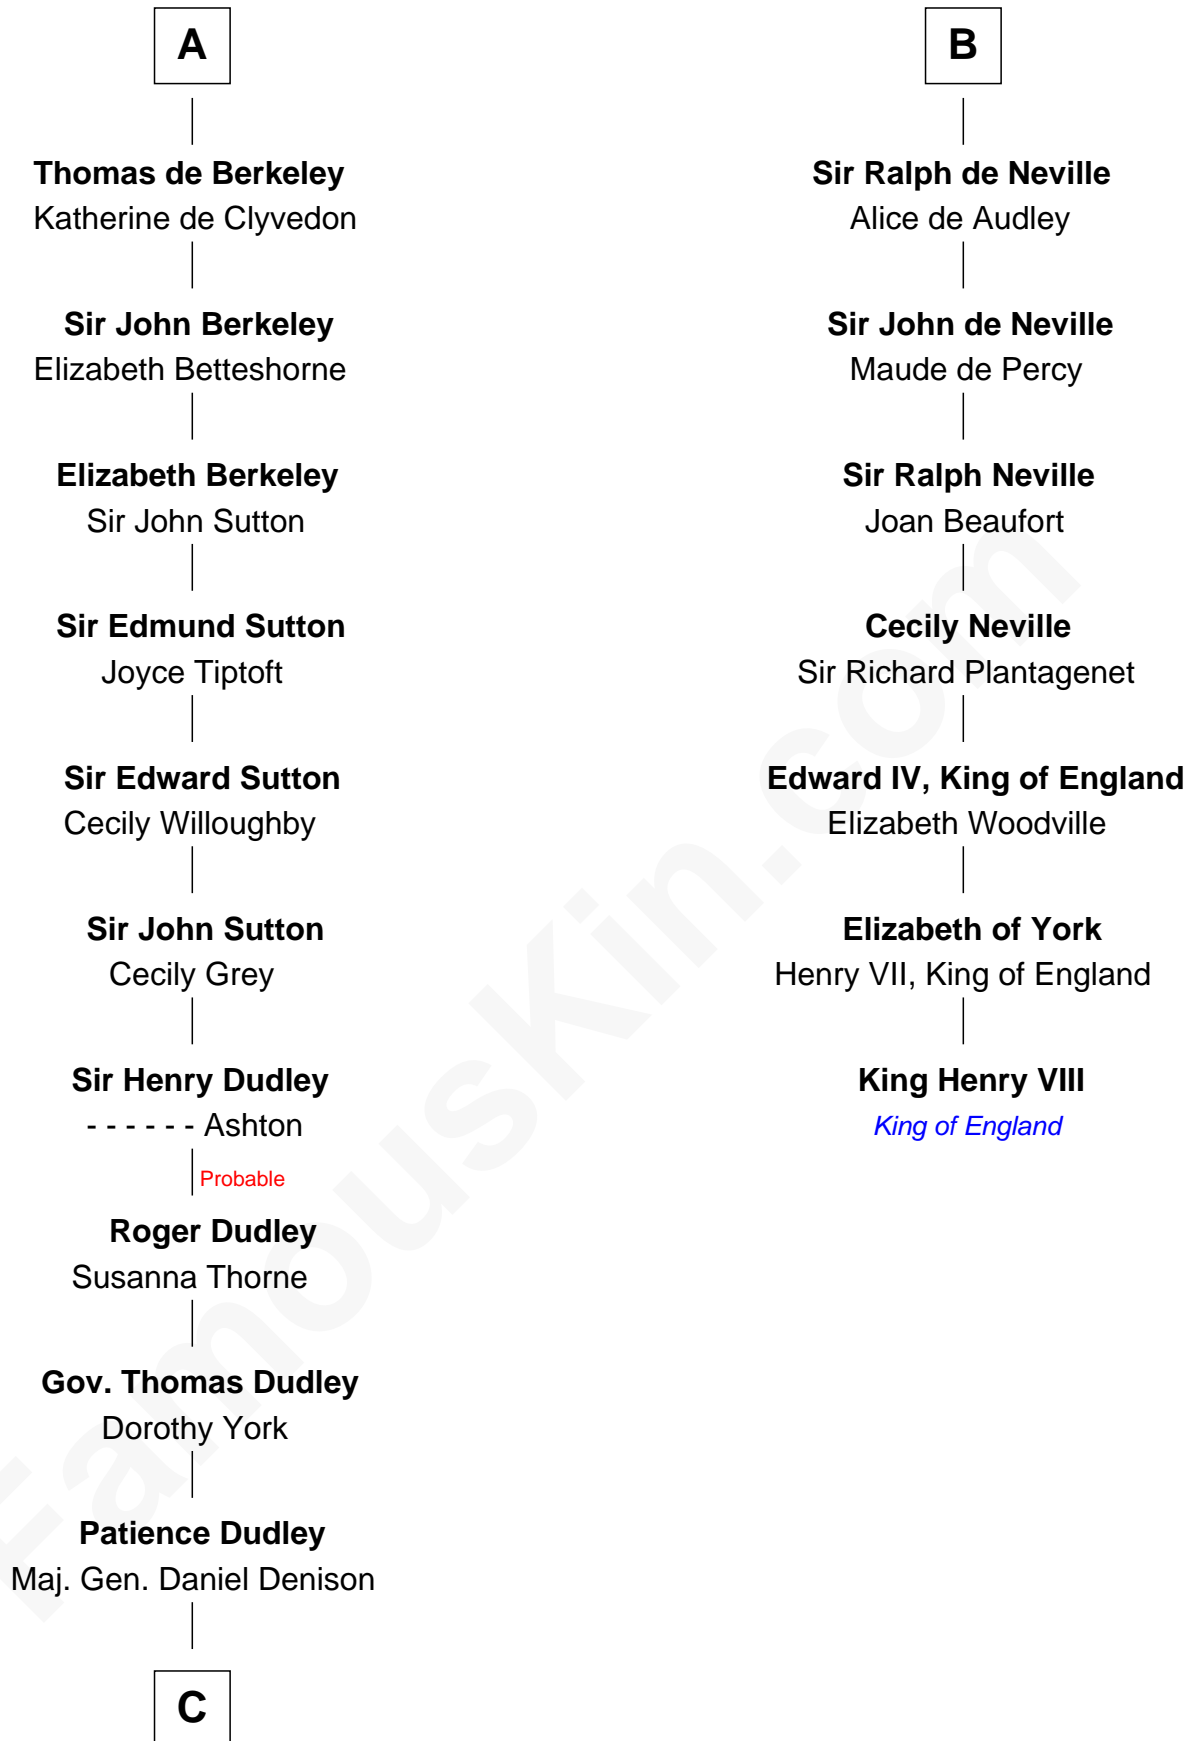

FamousKin.com

Relationship Chart of

John Taylor Gilman

5th Governor of New Hampshire

13th cousin 8 times removed of

King Henry VIII

King of England

King Olave of Man and the Isles

Affrica of Galloway

C

Elizabeth Denison

Rev. John Rogers

Rev. Nathaniel Rogers

Sarah Purkiss

Elizabeth Rogers

Rev. John Taylor