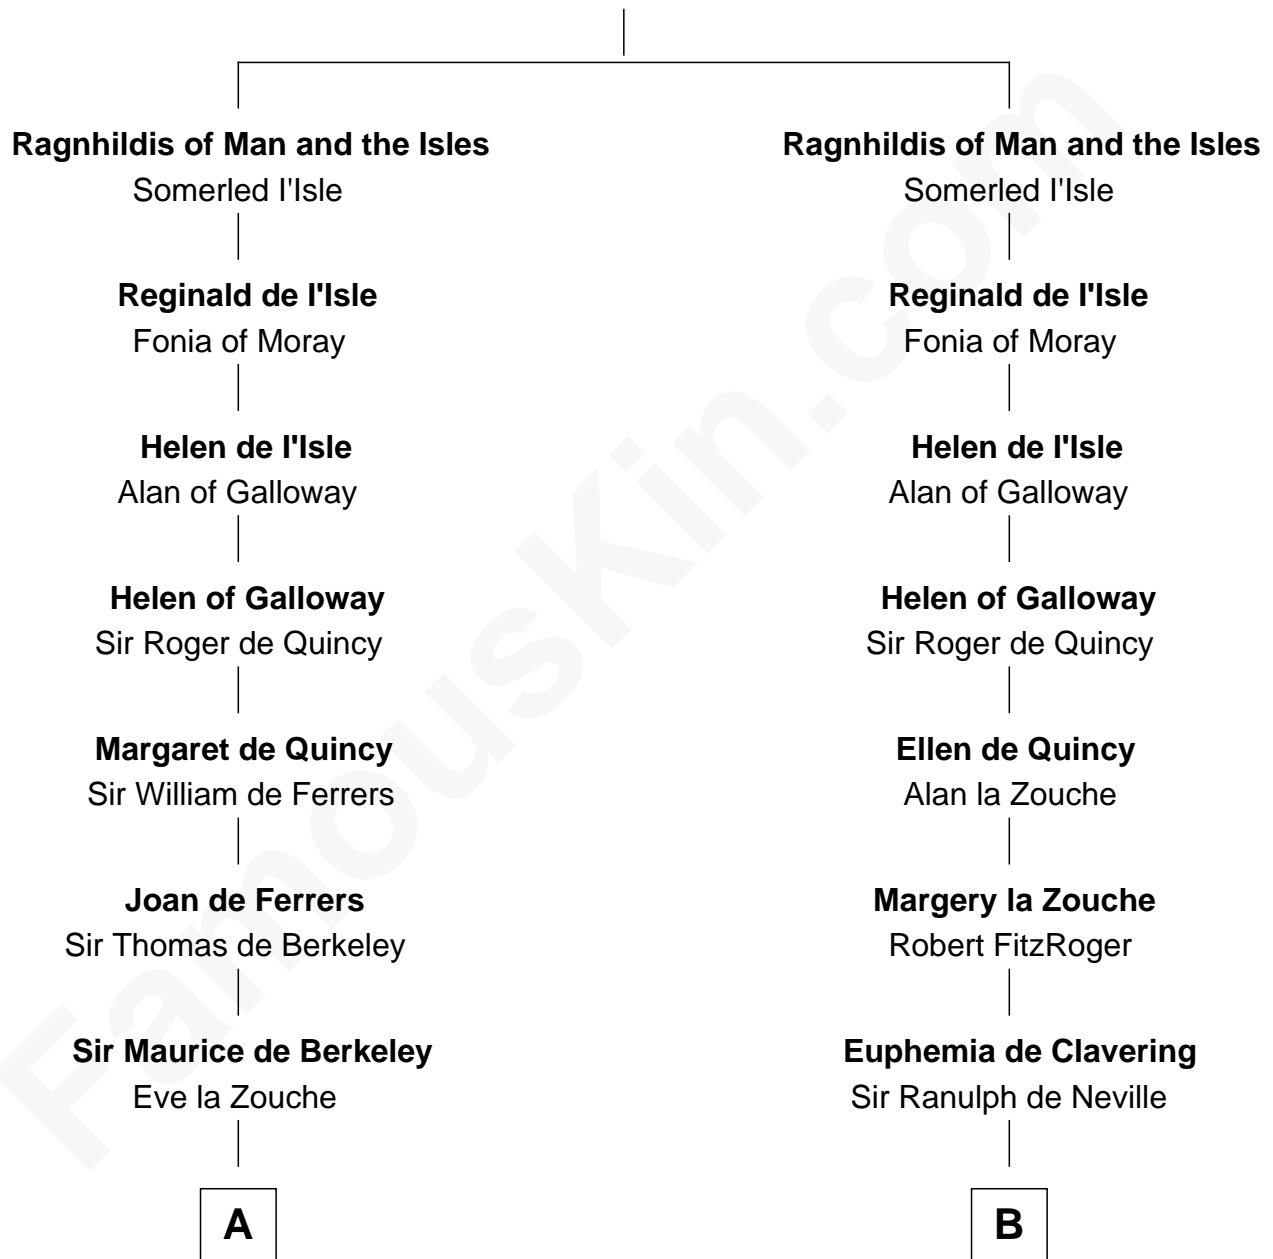

FamousKin.com

Relationship Chart of

John Taylor Gilman

5th Governor of New Hampshire

13th cousin 8 times removed of

King Henry VIII

King of England

King Olave of Man and the Isles

Affrica of Galloway

C

Elizabeth Denison

Rev. John Rogers

Rev. Nathaniel Rogers

Sarah Purkiss

Elizabeth Rogers

Rev. John Taylor

Ann Taylor

Nicholas Gilman

John Taylor Gilman

5th Governor of New Hampshire

FamousKin.com