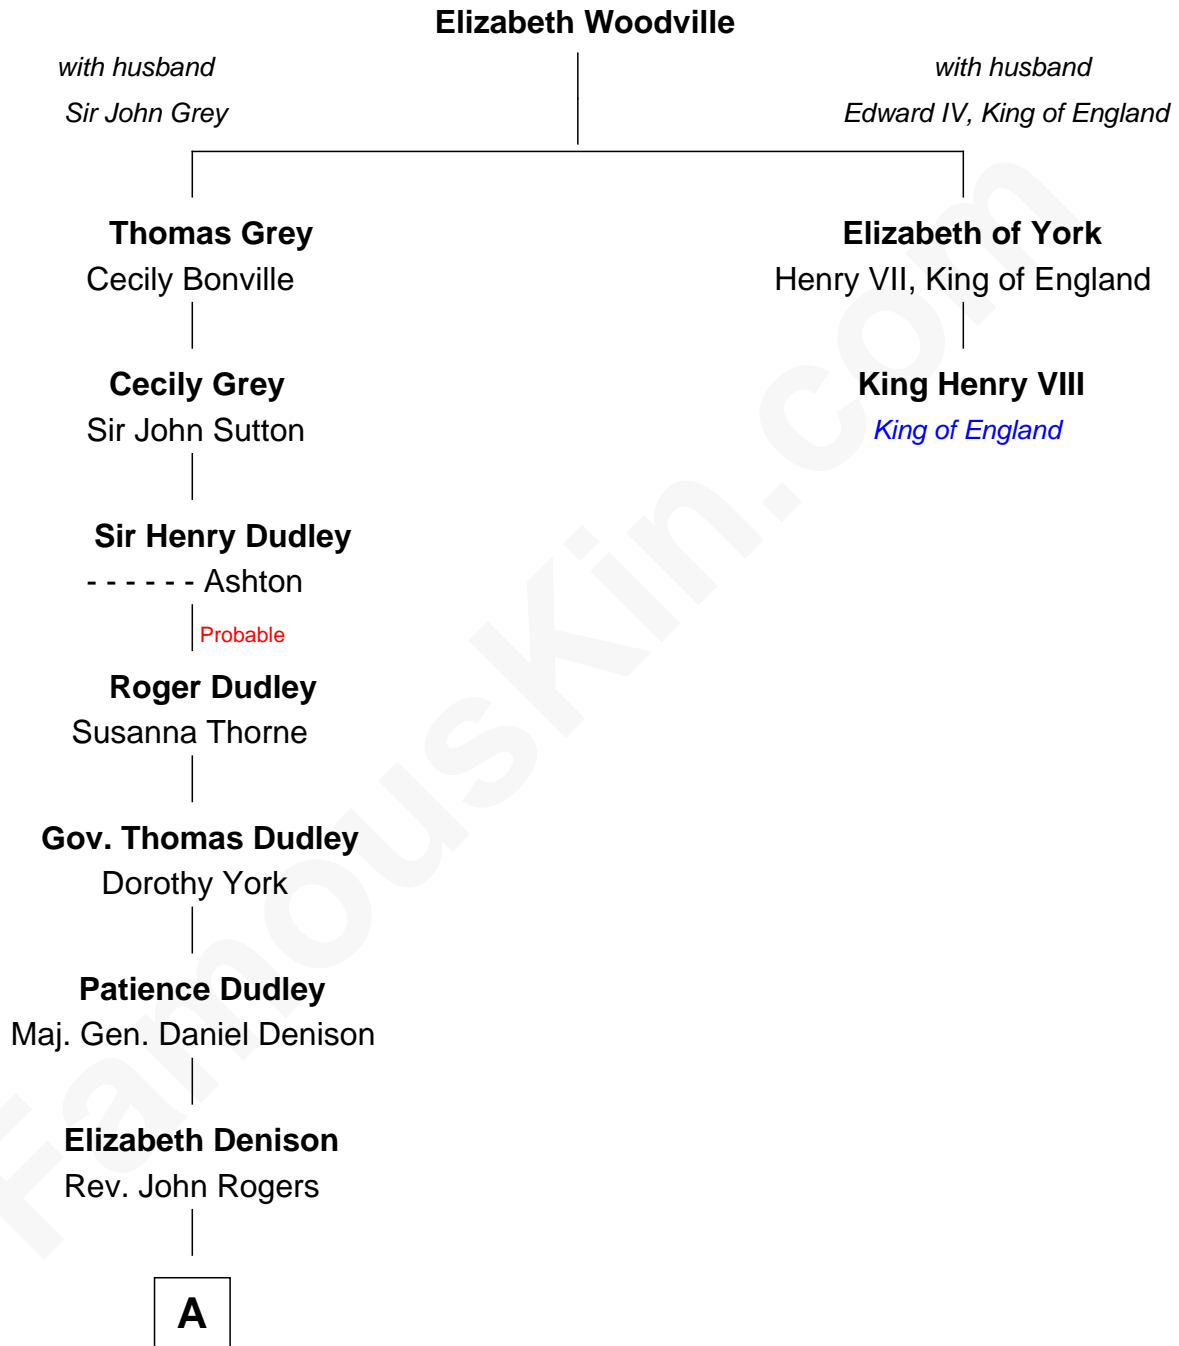

# FamousKin.com Relationship Chart of

**John Taylor Gilman**

*5th Governor of New Hampshire*

1st cousin 9 times removed of

**King Henry VIII**

*King of England*

**A**

Rev. Nathaniel Rogers

Sarah Purkiss

Elizabeth Rogers

Rev. John Taylor

Ann Taylor

Nicholas Gilman

John Taylor Gilman

*5th Governor of New Hampshire*

FamousKin.com