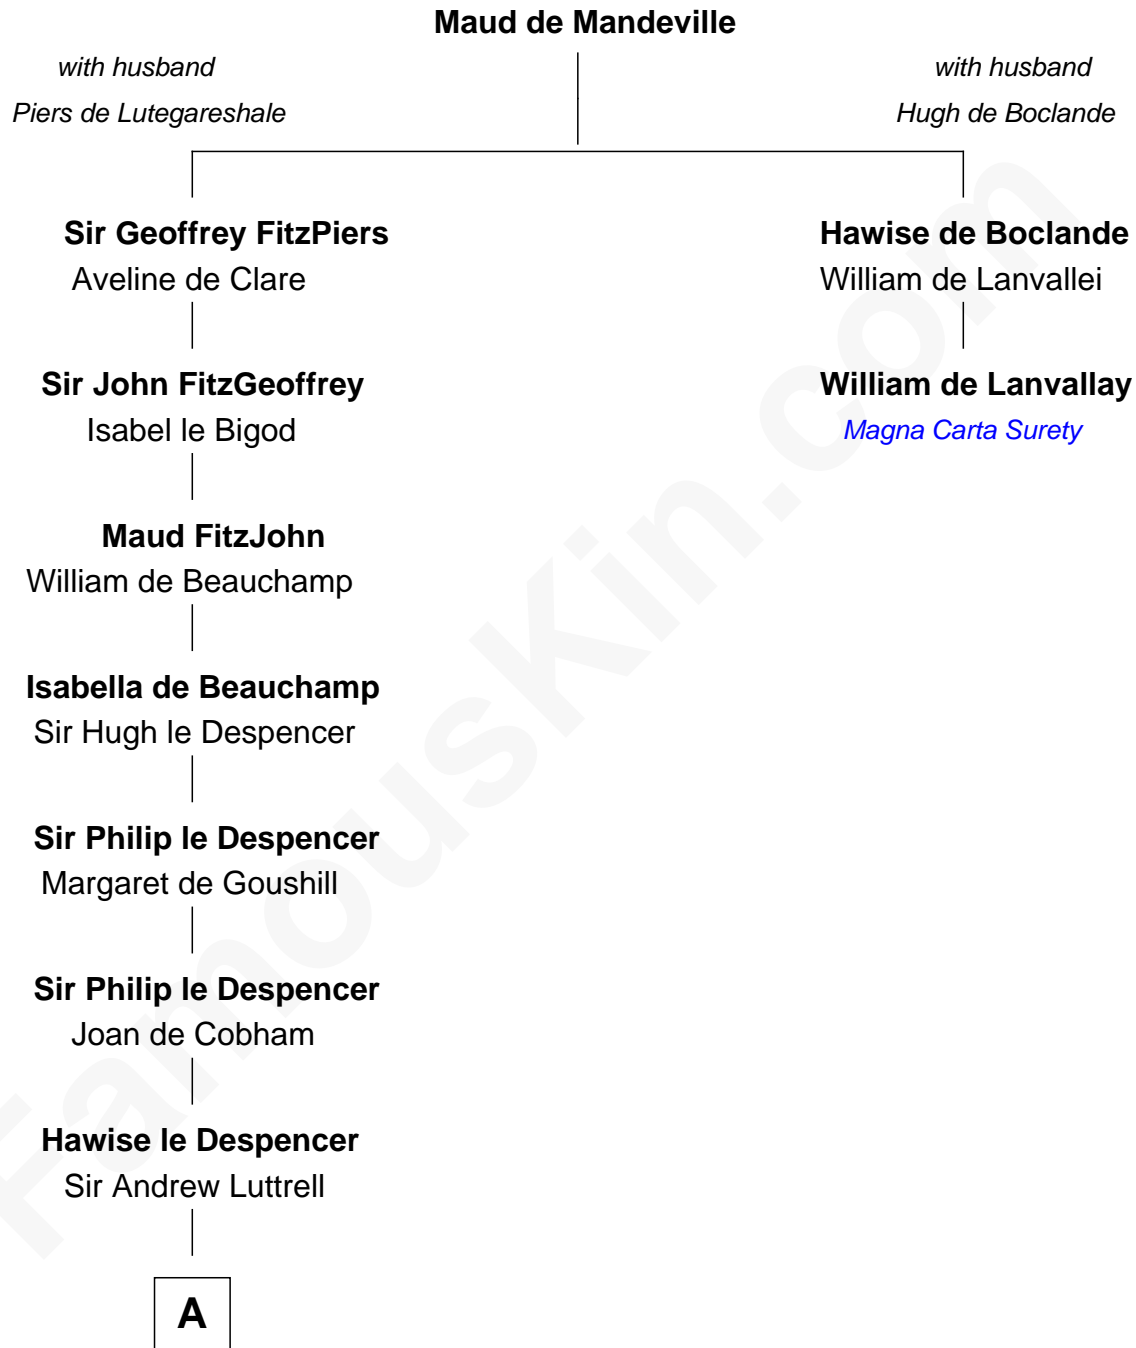

FamousKin.com Relationship Chart of

John Taylor Gilman

5th Governor of New Hampshire

1st cousin 19 times removed of

William de Lanvallay

Magna Carta Surety

A

Sir Andrew Luttrell

Joan Tailboys

Hawise Luttrell

Sir Godfrey Hilton

Sir Godfrey Hilton

Margery Willoughby

Elizabeth Hilton

Richard Thimbleby

Anne Thimbleby