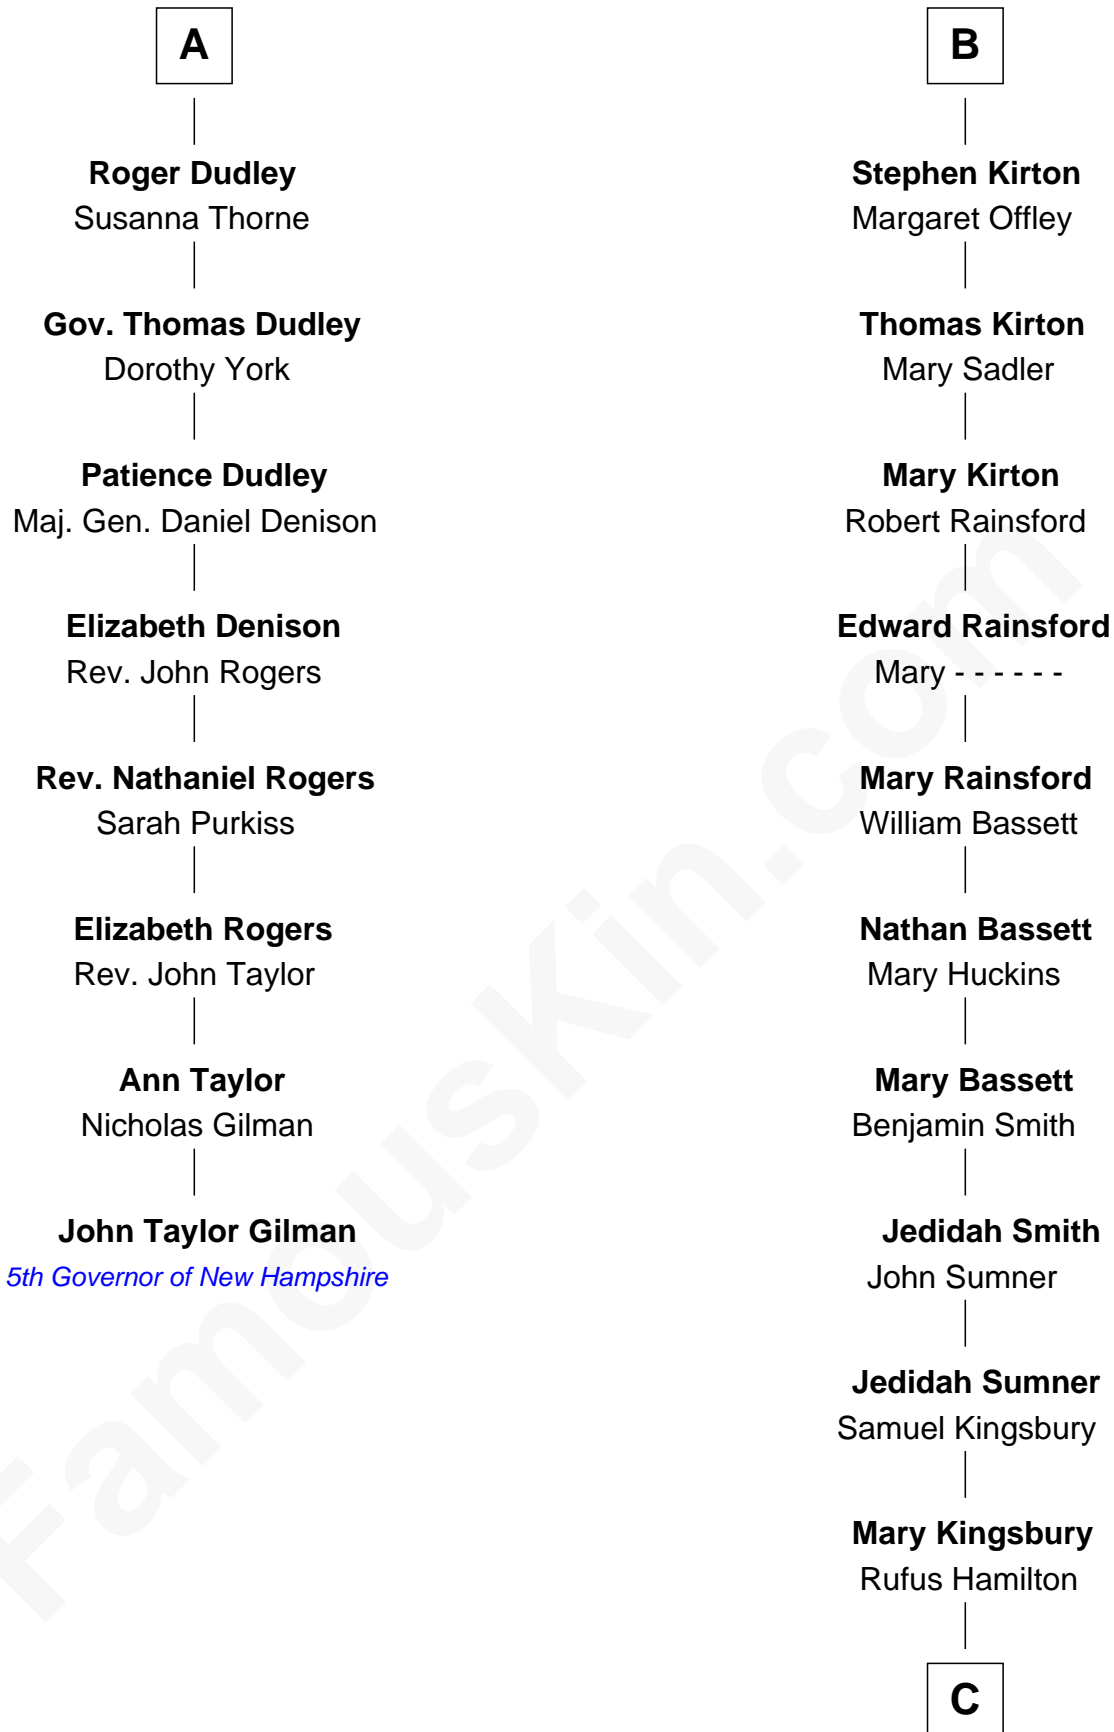

FamousKin.com

Relationship Chart of

John Taylor Gilman

5th Governor of New Hampshire

14th cousin 7 times removed of

Thomas J. Watson, Jr.
President and CEO of I.B.M.

C

Mary Hamilton

Dr. Oliver Kittredge

Oliver Kittredge

Julia Ann Estabrook

Arthur Melville Kittredge

Mary Jeannette Broadwell

Mary Jeannette Kittredge

Thomas John Watson

Thomas J. Watson, Jr.