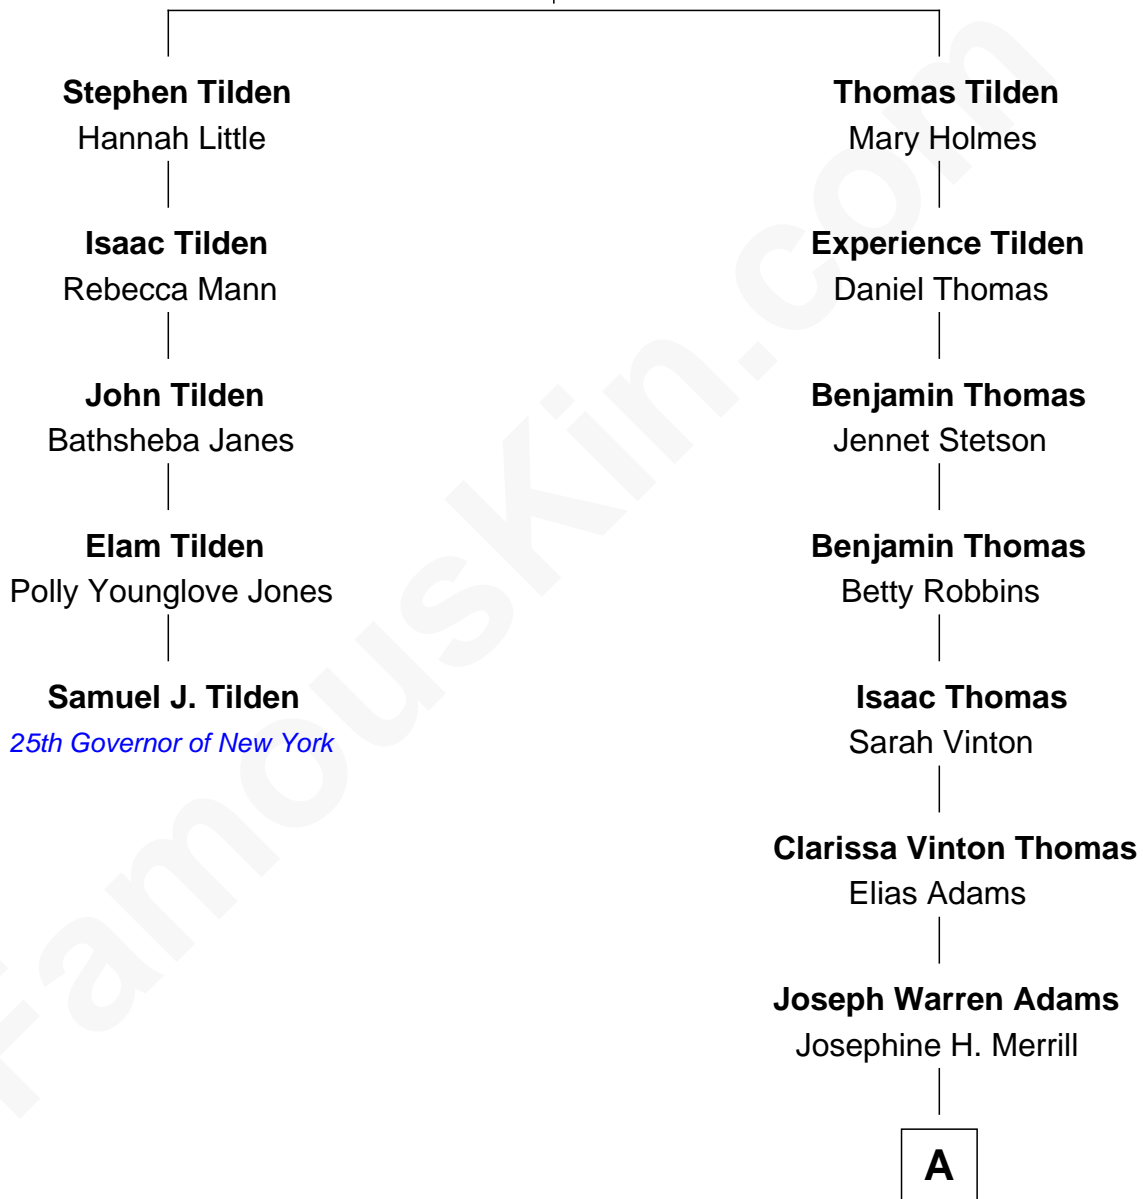

FamousKin.com Relationship Chart of

Samuel J. Tilden

25th Governor of New York

4th cousin 5 times removed of

Raquel Welch

Movie Actress

Nathaniel Tilden

Lydia Huckstep

A

Clara Louise Adams

Emery Stanford Hall

Josephine Sarah Hall

Armando Carlos Tejada

Raquel Welch

aka Raquel Welch