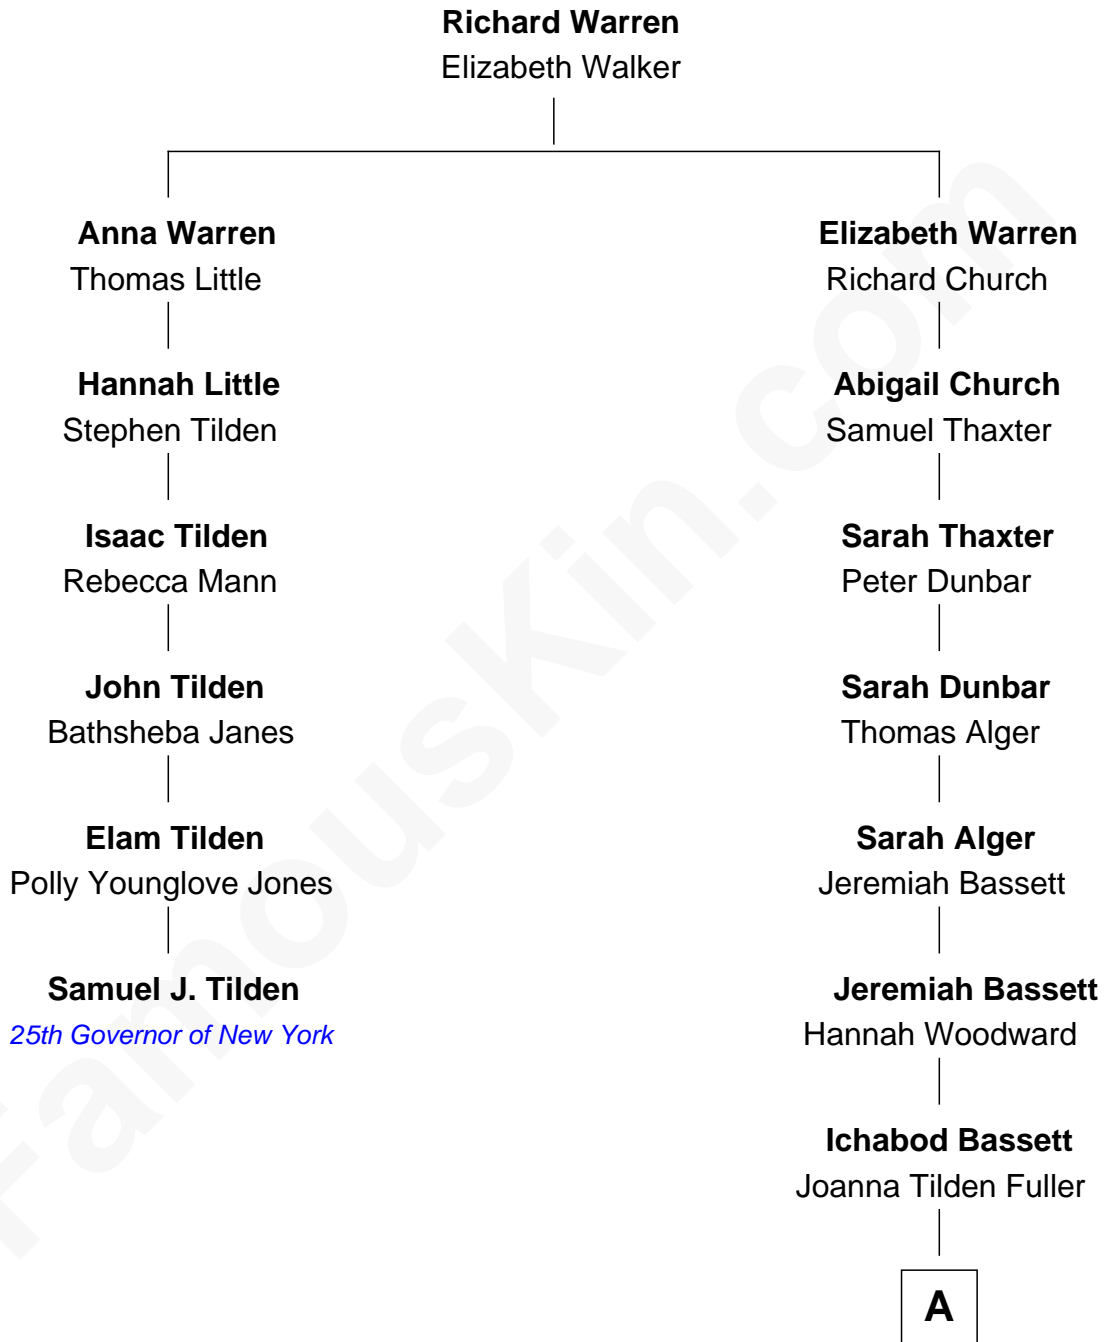

FamousKin.com

Relationship Chart of

Samuel J. Tilden

25th Governor of New York

5th cousin 6 times removed of

Geena Davis

Movie and TV Actress

A

—
Rachel Bassett

Lysander Richards Hall

—
Elbert Lysander Hall

Lucy J. Price

—
Florence Martha Hall

Dr. William Henry Cook

—
Lucille Martha Cook

William Frank Davis