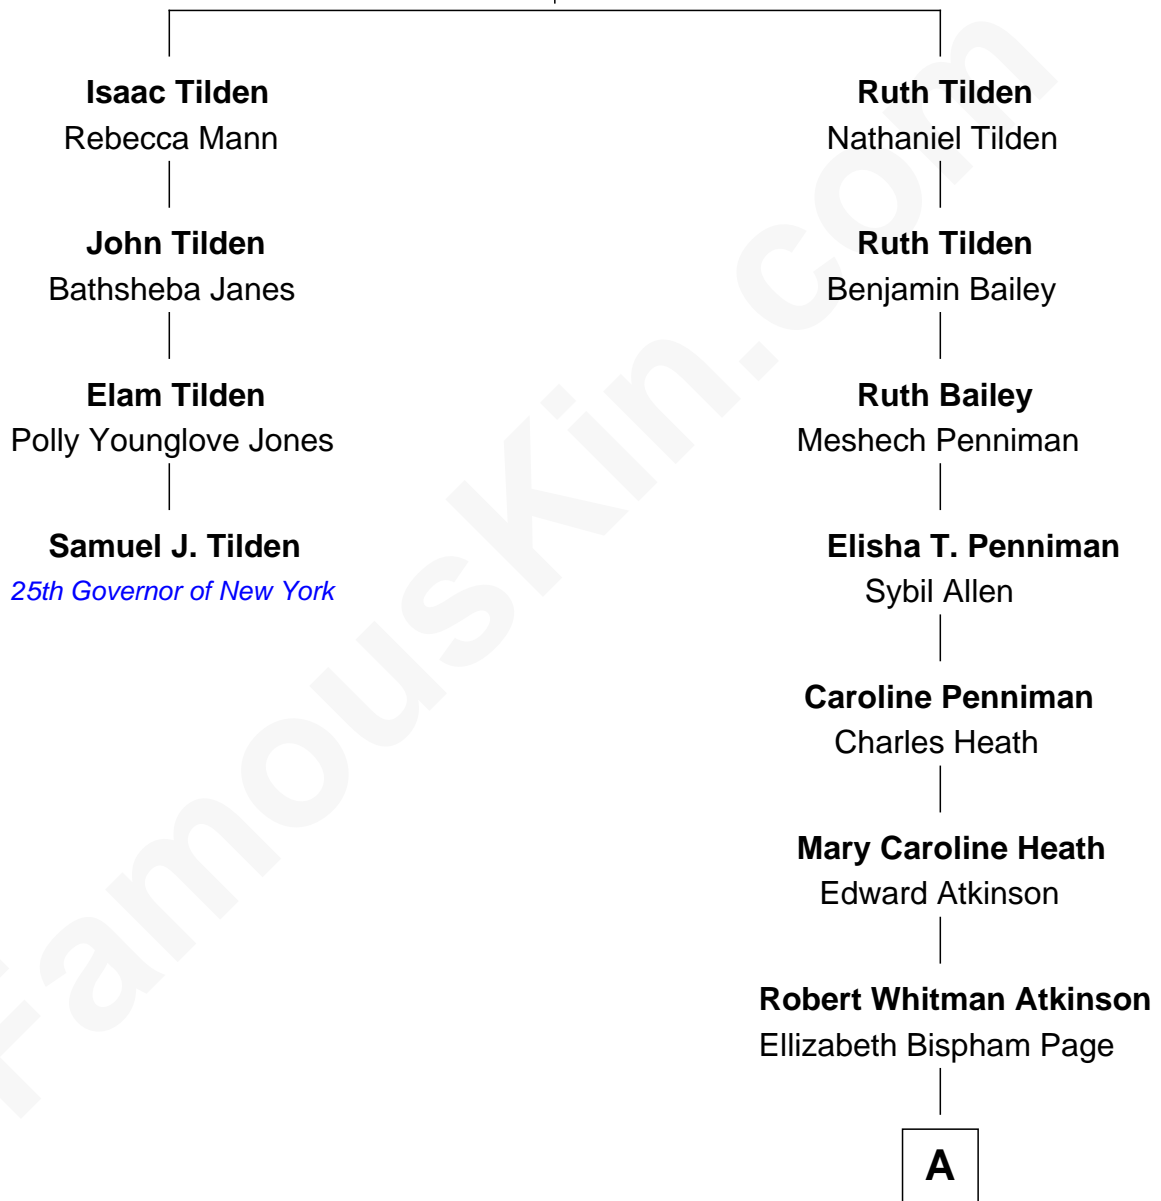

FamousKin.com Relationship Chart of

Samuel J. Tilden

25th Governor of New York

3rd cousin 5 times removed of

Sam Waterston

Stage, TV and Movie Actor

Stephen Tilden

Hannah Little

A

Alice Tucker Atkinson
George Chychele Waterston

Sam Waterston
Stage, TV and Movie Actor

FamousKin.com