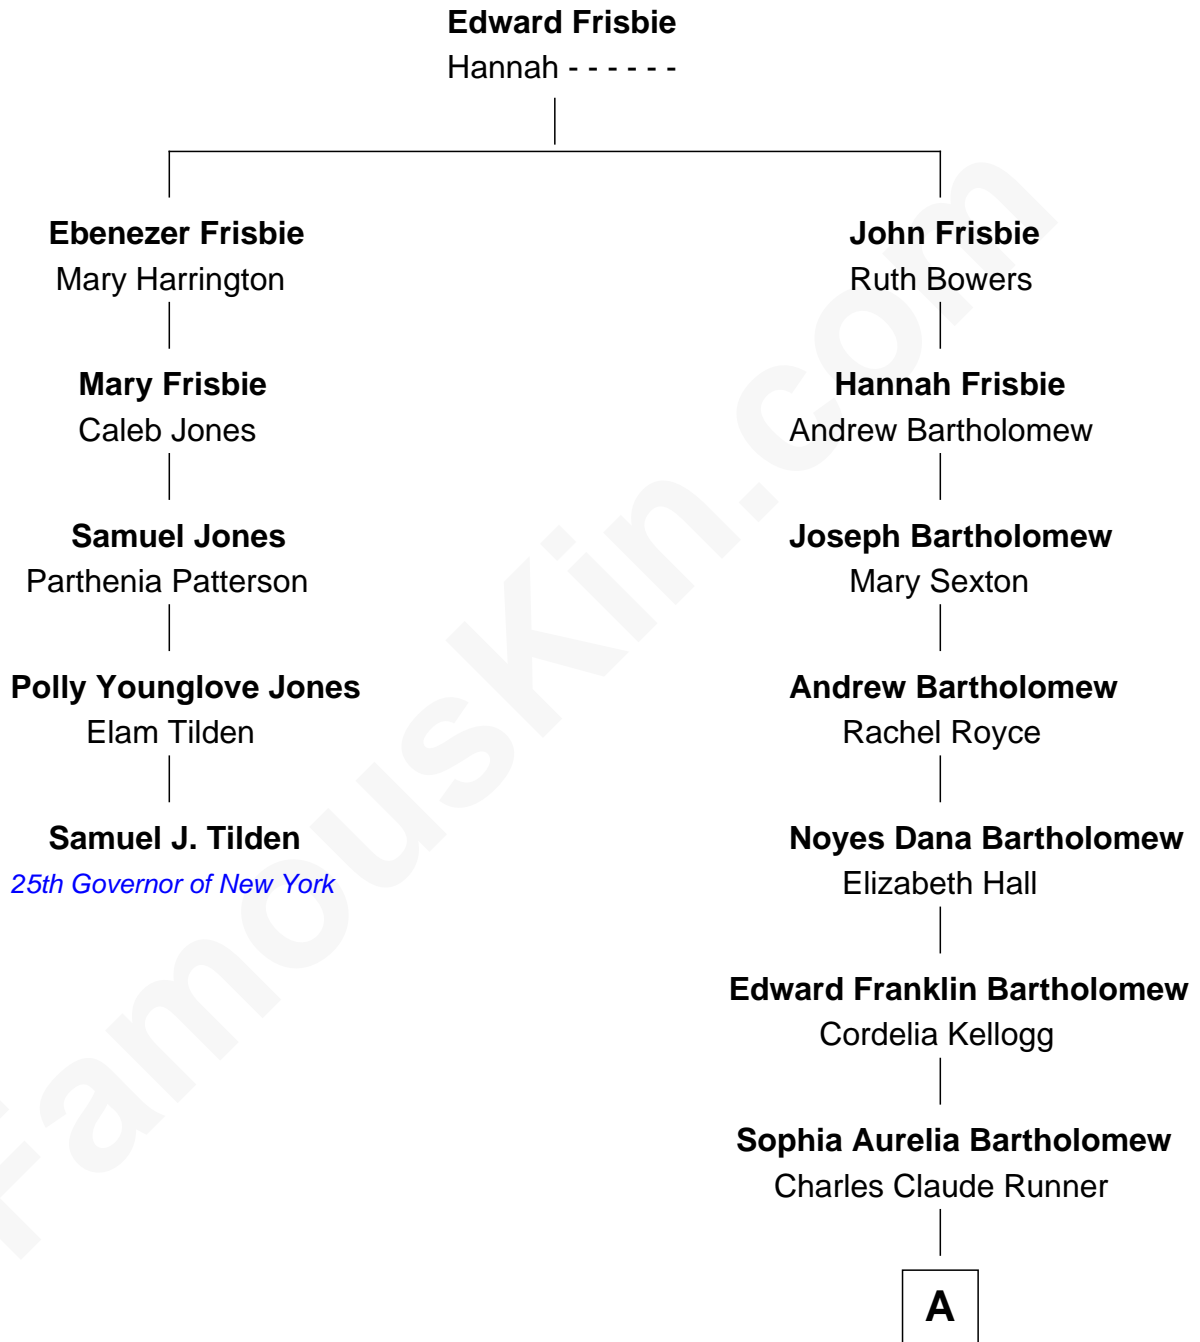

# FamousKin.com Relationship Chart of

**Samuel J. Tilden**

*25th Governor of New York*

4th cousin 5 times removed of

**Clint Eastwood**

*TV & Film Actor and Director*

**A**

—  
**Waldo Errol Runner**  
Virginia May McClanahan

—  
**Margaret Ruth Runner**  
Clinton Eastwood

—  
**Clint Eastwood**  
*TV & Film Actor and Director*

FamousKin.com