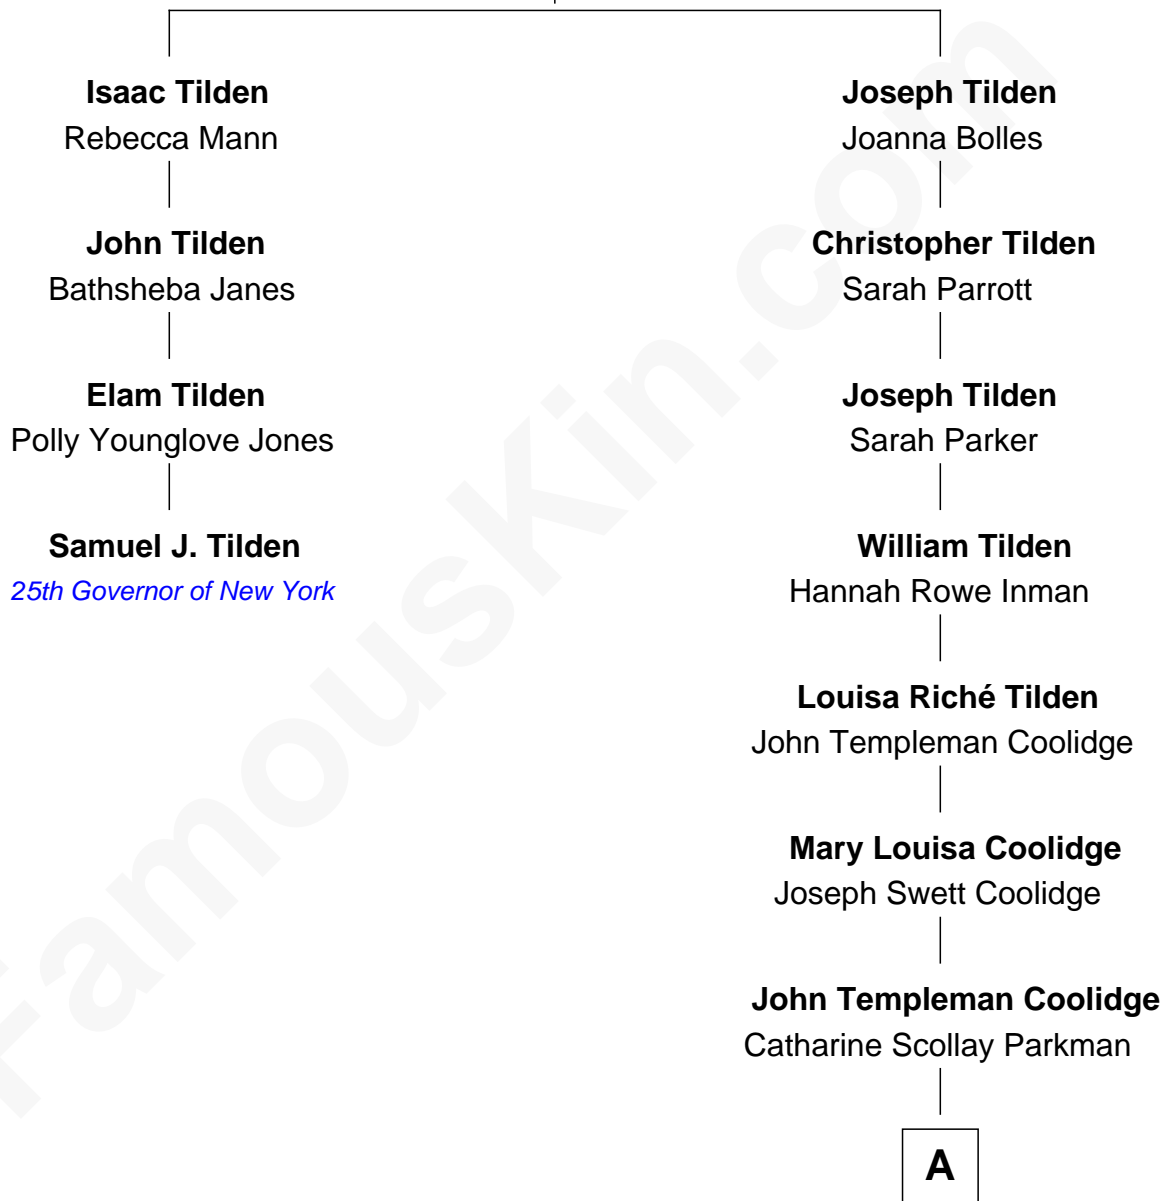

FamousKin.com Relationship Chart of

Samuel J. Tilden

25th Governor of New York

3rd cousin 6 times removed of

Jennifer Coolidge

TV and Movie Actress

Stephen Tilden

Hannah Little