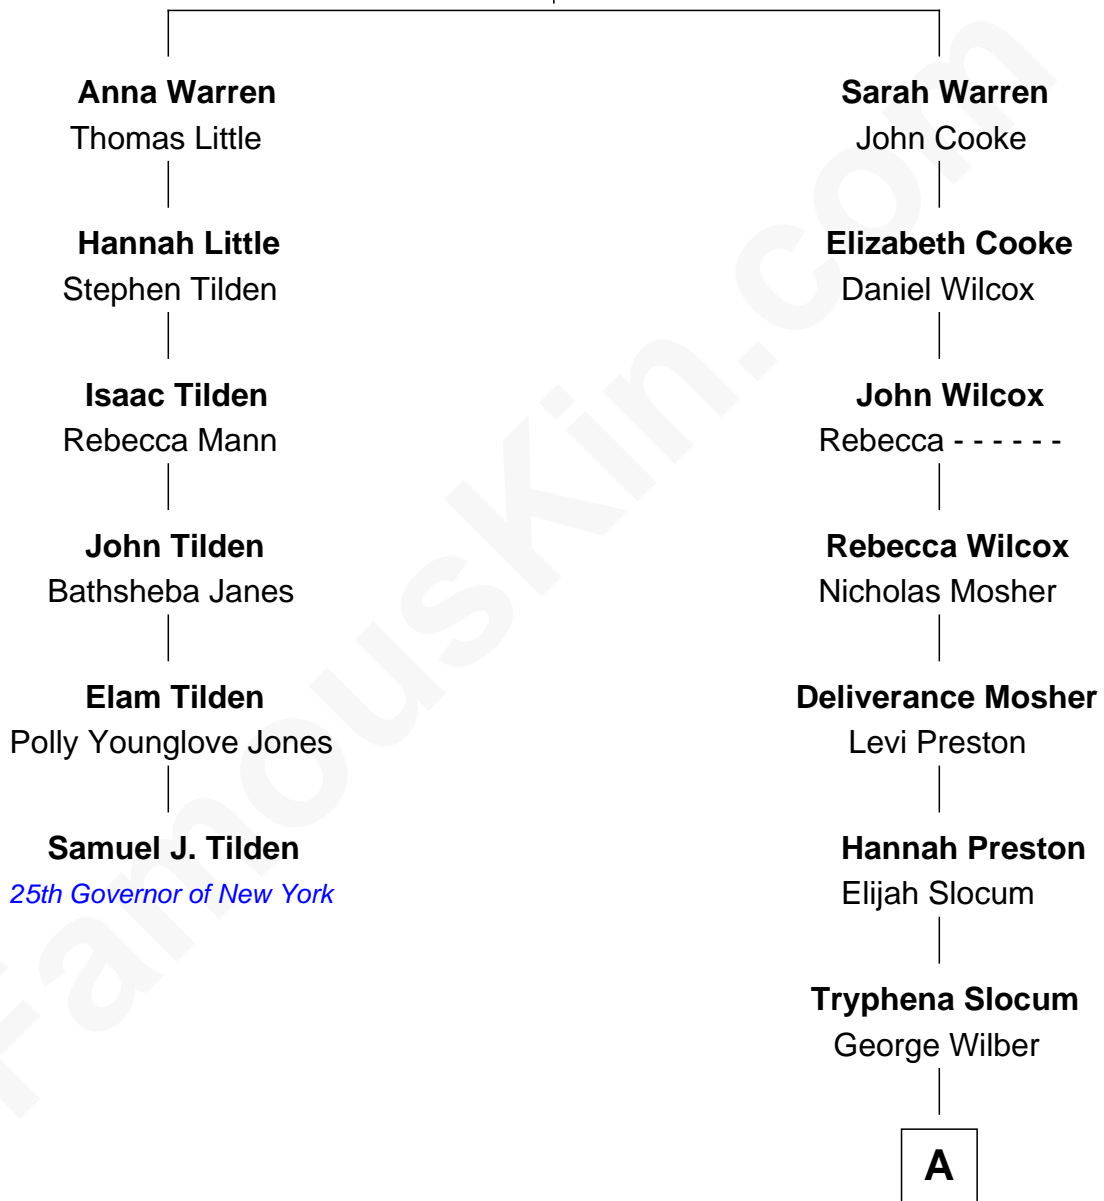

## Relationship Chart of

### Samuel J. Tilden

25th Governor of New York

5th cousin 5 times removed of

**Ann B. Davis**

TV Actress

**Richard Warren**  
Elizabeth Walker

**A**

**Hannah E. Wilber**  
Jacob Burnett Hamilton