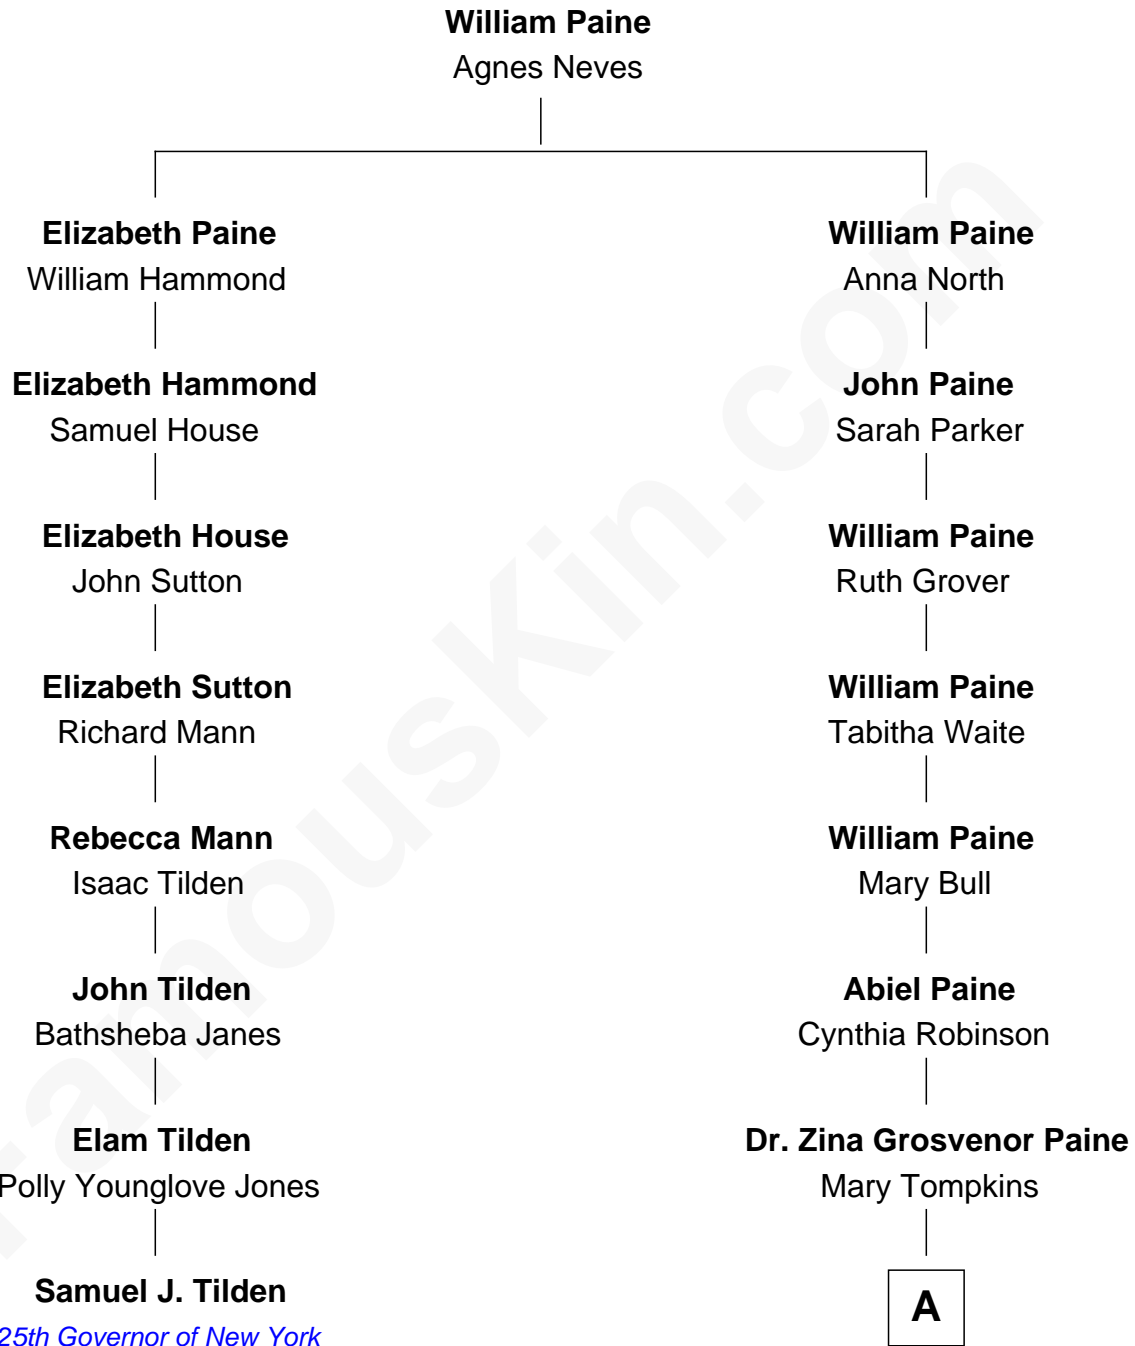

FamousKin.com Relationship Chart of

Samuel J. Tilden

25th Governor of New York

7th cousin 2 times removed of

Charles M. Dale

66th Governor of New Hampshire

A

—
Nathaniel Tompkins Paine

Martha Mariah Milby

—
Maud Paine

Fred Vernon Dale

—
Charles M. Dale

66th Governor of New Hampshire

FamousKin.com