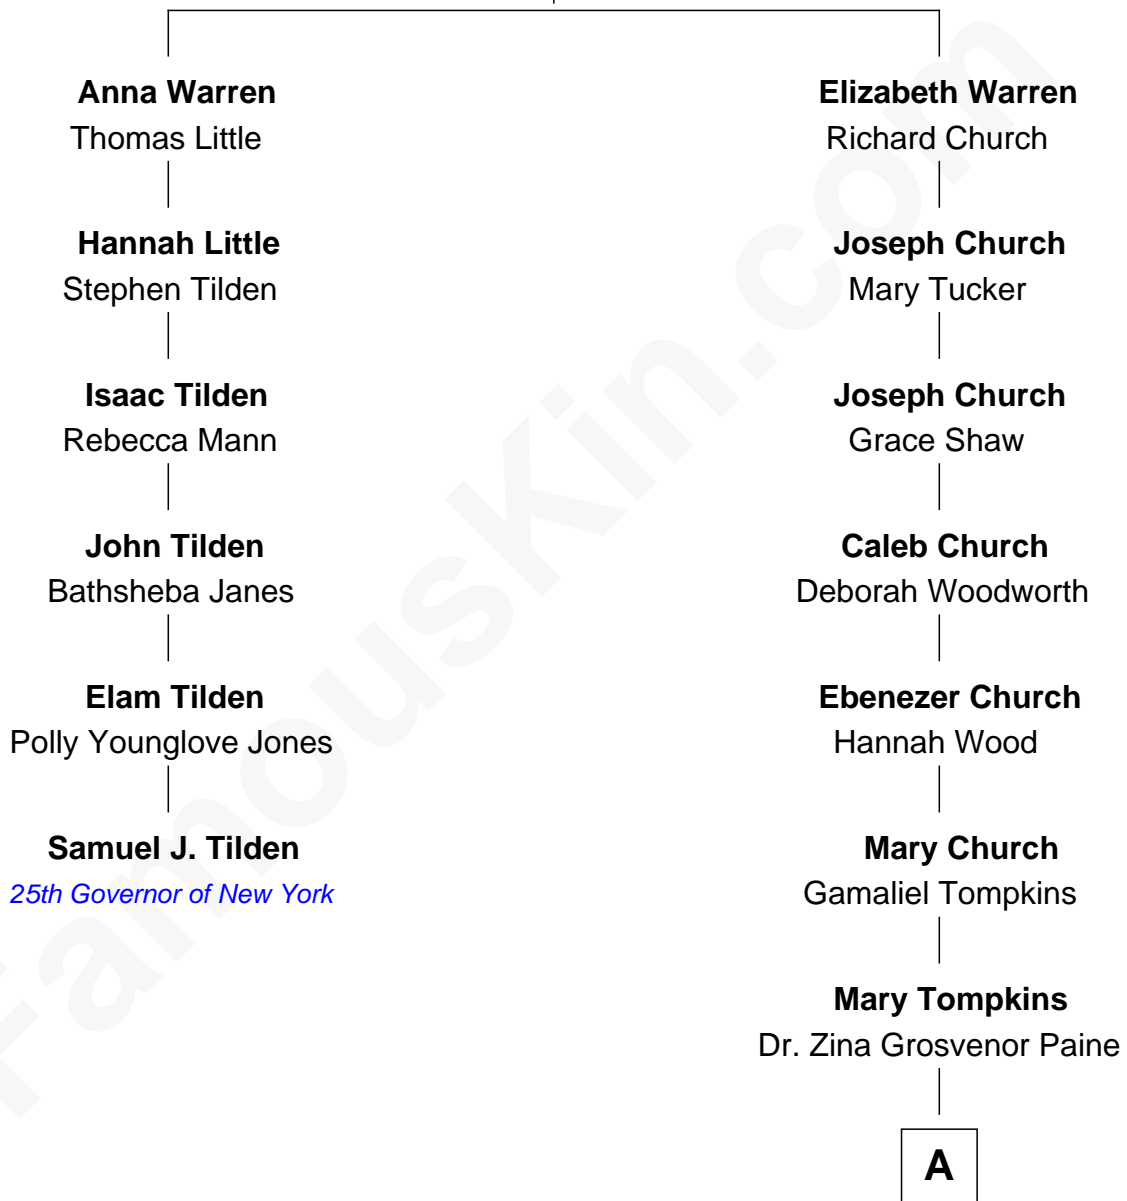

FamousKin.com
Relationship Chart of
Samuel J. Tilden

25th Governor of New York

5th cousin 4 times removed of

Charles M. Dale

66th Governor of New Hampshire

Richard Warren
 Elizabeth Walker

A

Nathaniel Tompkins Paine

Martha Mariah Milby

Maud Paine

Fred Vernon Dale

Charles M. Dale

66th Governor of New Hampshire

FamousKin.com