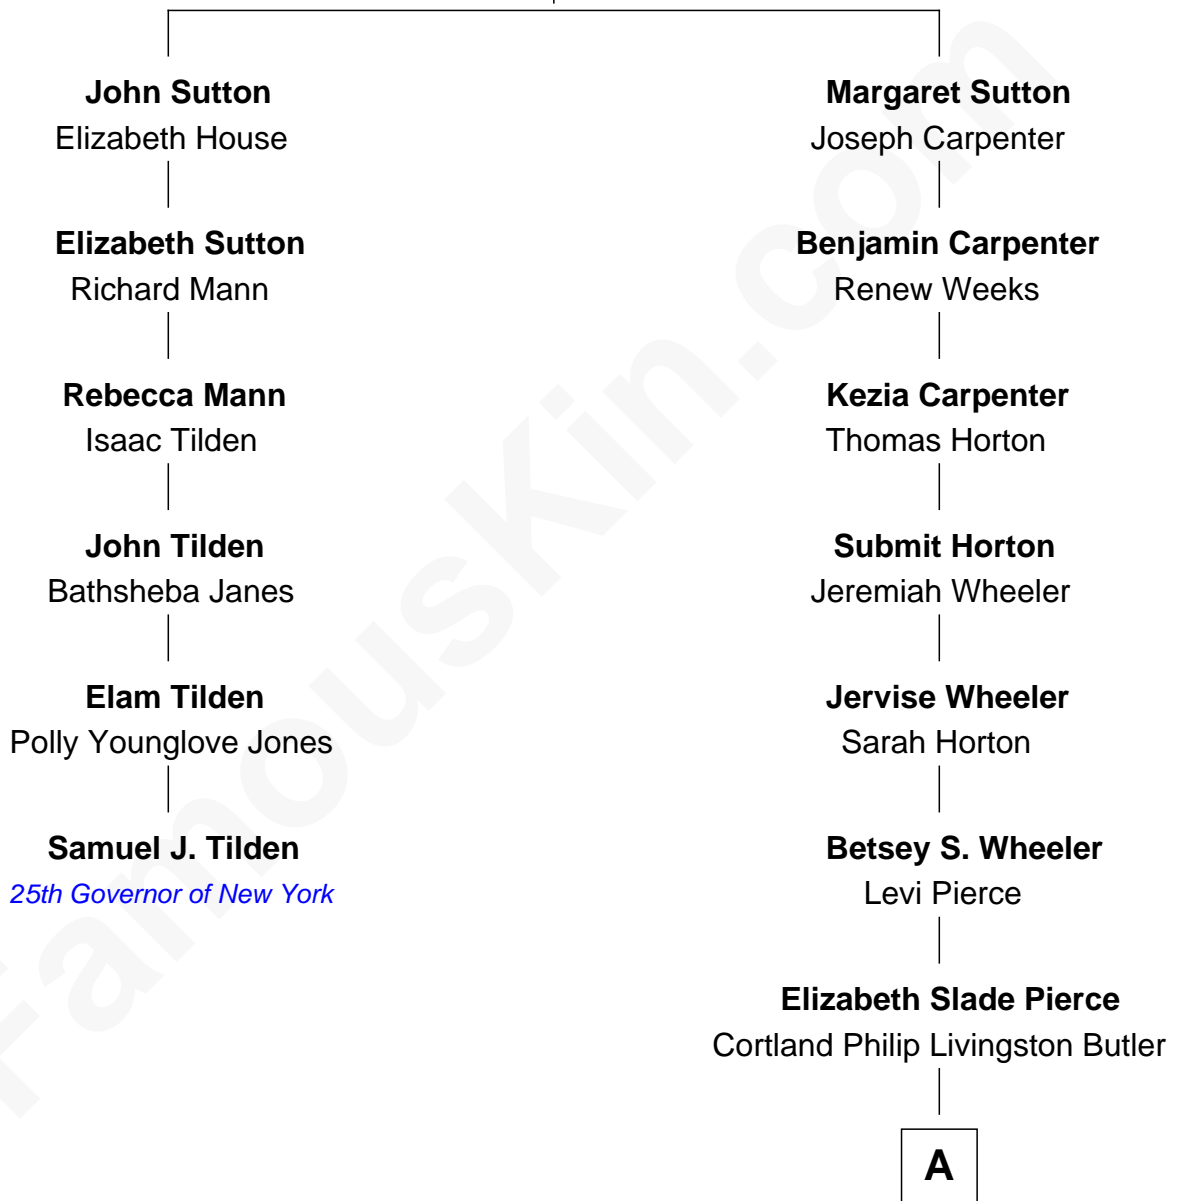

# FamousKin.com Relationship Chart of

**Samuel J. Tilden**

*25th Governor of New York*

5th cousin 5 times removed of

**George H. W. Bush**

*41st U.S. President*

**John Sutton**  
Julian Adcocke

**A**

—  
**Mary Elizabeth Butler**  
Robert Emmet Sheldon

—  
**Flora Sheldon**  
Samuel Prescott Bush

—  
**Prescott Sheldon Bush**  
Dorothy Wear Walker

—  
**George H. W. Bush**  
*41st U.S. President*

FamousKin.com