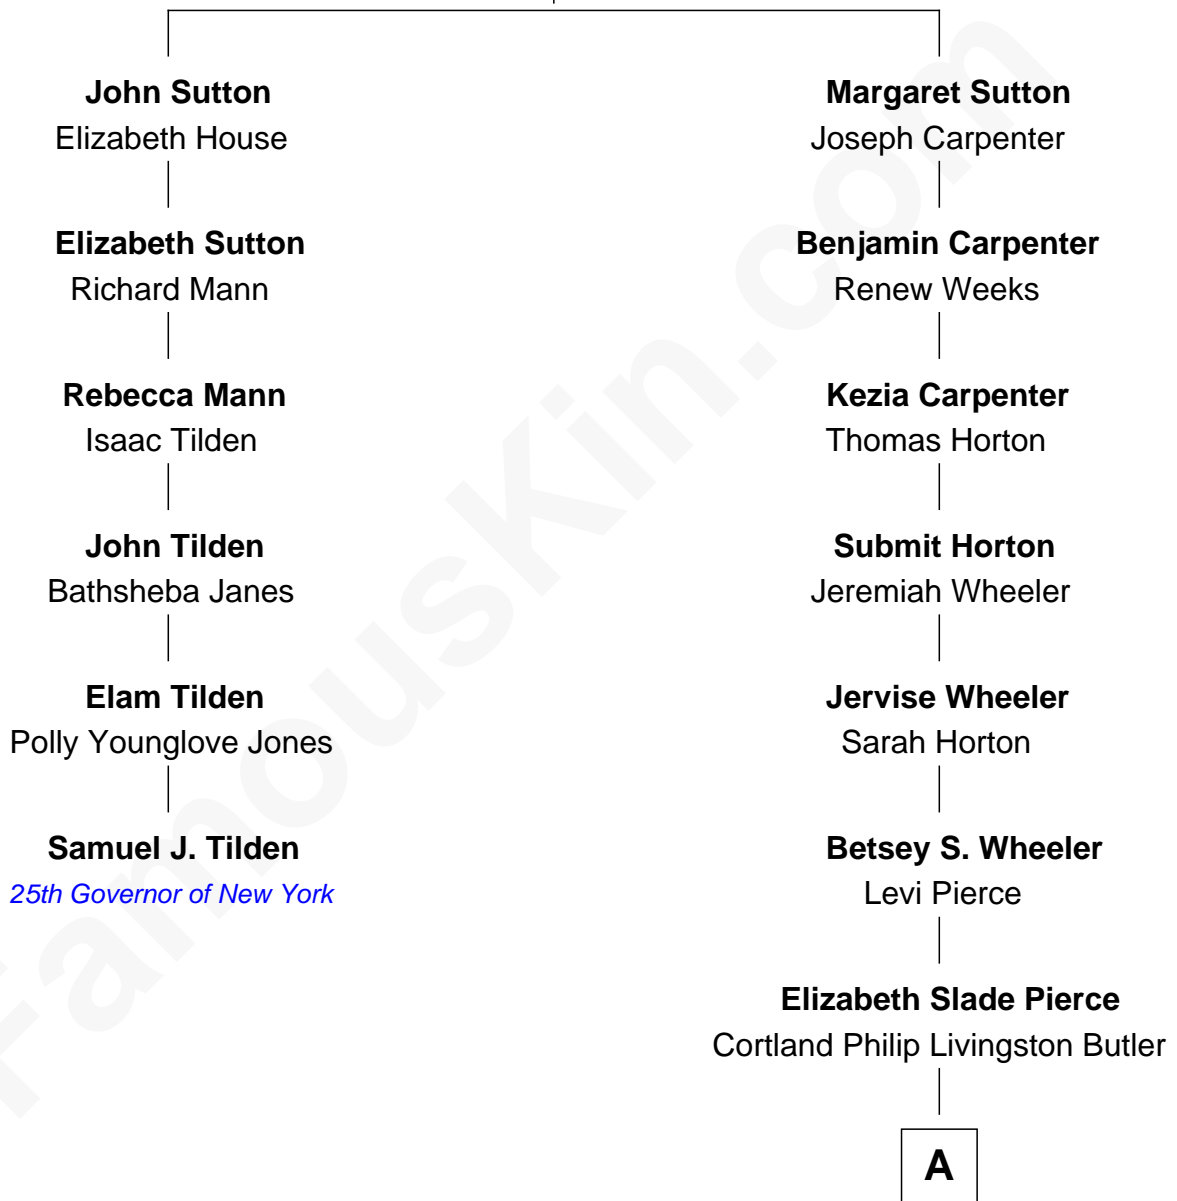

FamousKin.com Relationship Chart of

Samuel J. Tilden

25th Governor of New York

5th cousin 6 times removed of

George W. Bush

43rd U.S. President

John Sutton

Julian Adcocke

A

Mary Elizabeth Butler
Robert Emmet Sheldon

Flora Sheldon
Samuel Prescott Bush

Prescott Sheldon Bush
Dorothy Wear Walker

George Herbert Walker Bush
Barbara Pierce

George W. Bush
43rd U.S. President

FamousKin.com