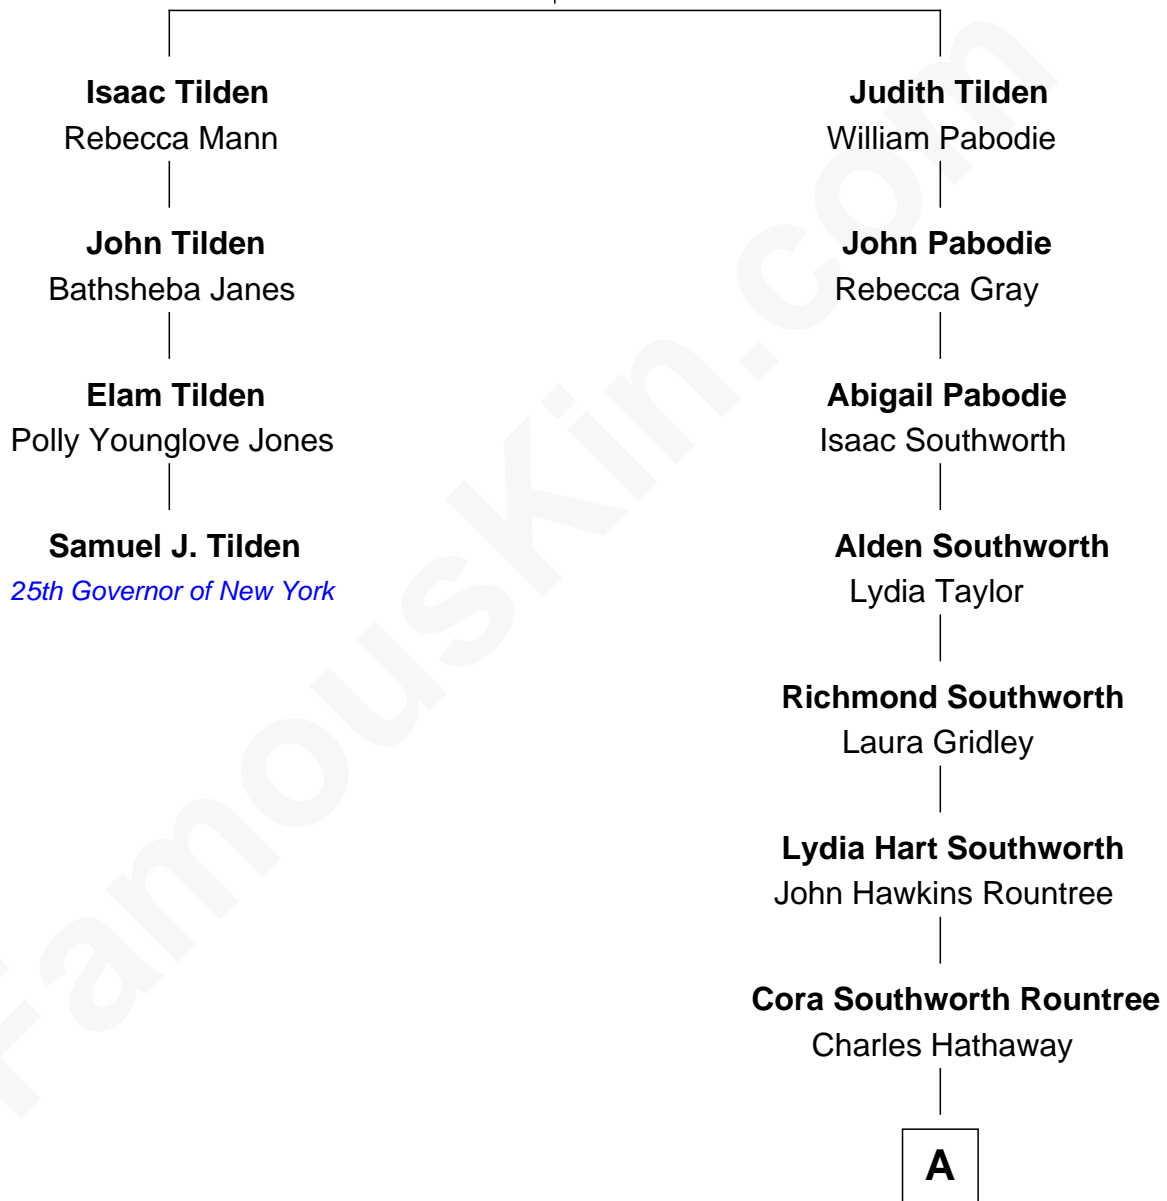

FamousKin.com Relationship Chart of

Samuel J. Tilden

25th Governor of New York

3rd cousin 7 times removed of

Paget Brewster

TV Actress

Stephen Tilden

Hannah Little

A

Stewart Southworth Hathaway

Helen Viles

Valerie Hathaway

John Bechtel Tew

Hathaway Tew

Galen Brewster

Paget Brewster