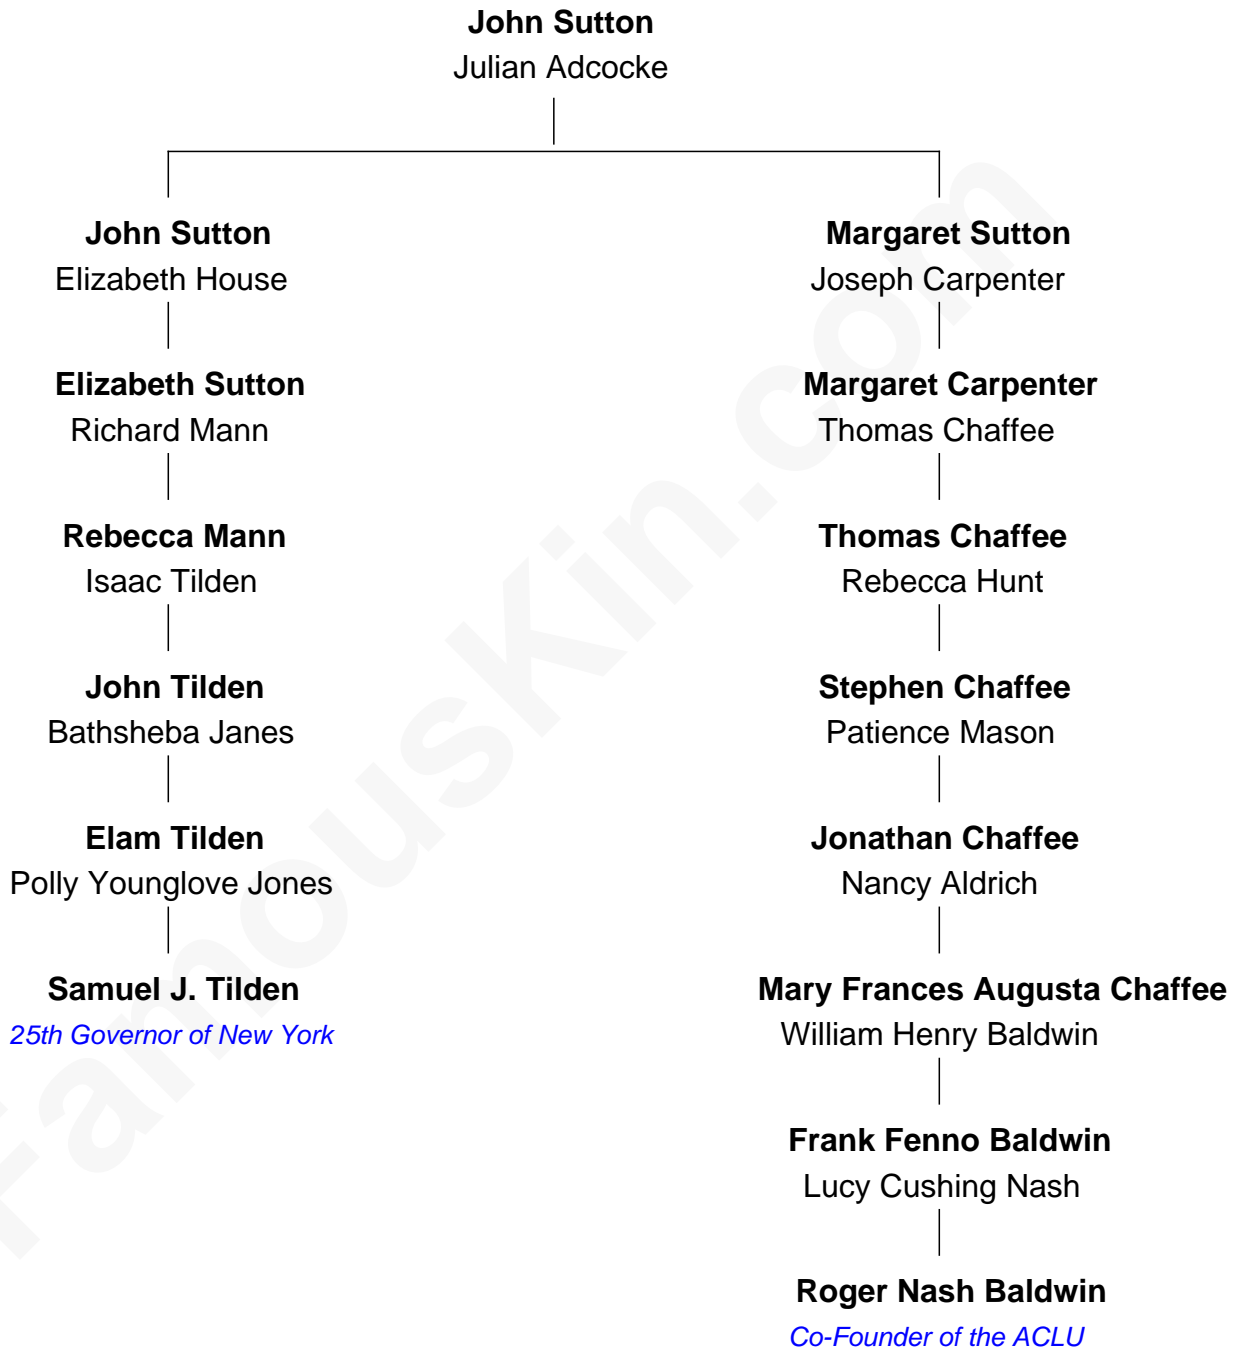

FamousKin.com

Relationship Chart of

Samuel J. Tilden

25th Governor of New York

5th cousin 2 times removed of

Roger Nash Baldwin

Co-Founder of the ACLU

Roger Nash Baldwin photo by [Bernard Gotfryd](#)