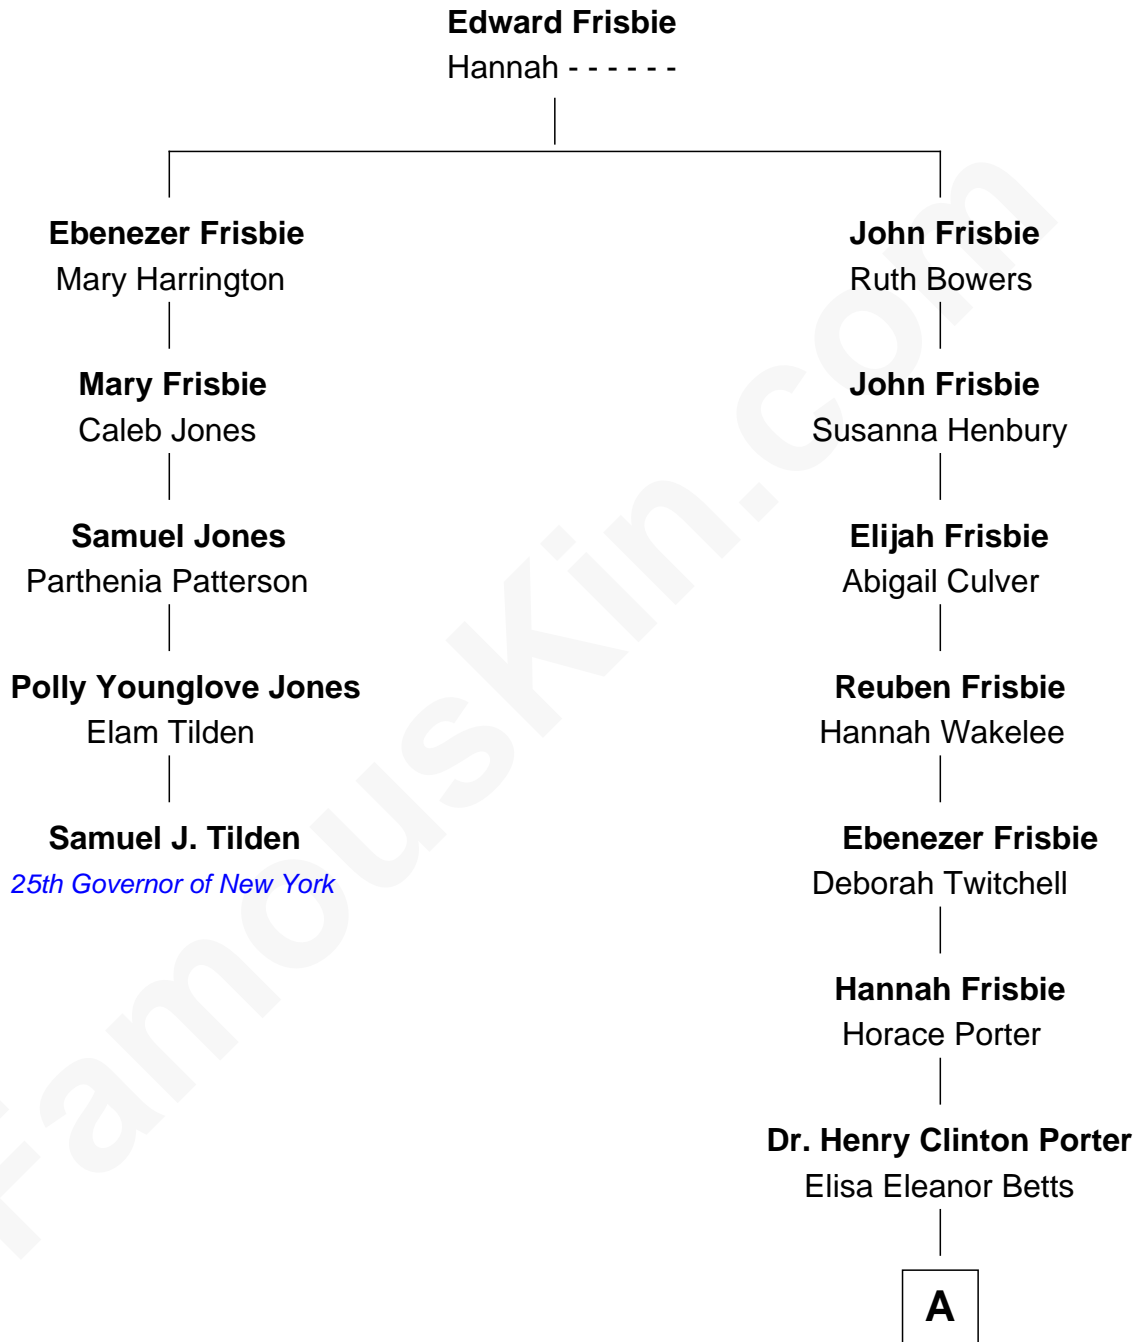

FamousKin.com Relationship Chart of

Samuel J. Tilden

25th Governor of New York

4th cousin 7 times removed of

Boris Johnson

Prime Minister of the United Kingdom

A

Henry Clinton Porter

Clara Holcomb

Helen Tracy Porter

Elias Avery Lowe

Frances Beatrice Lowe

Sir James Edmund Sanford Fawcett

Charlotte Offlow Fawcett

Stanley Patrick Johnson

Boris Johnson