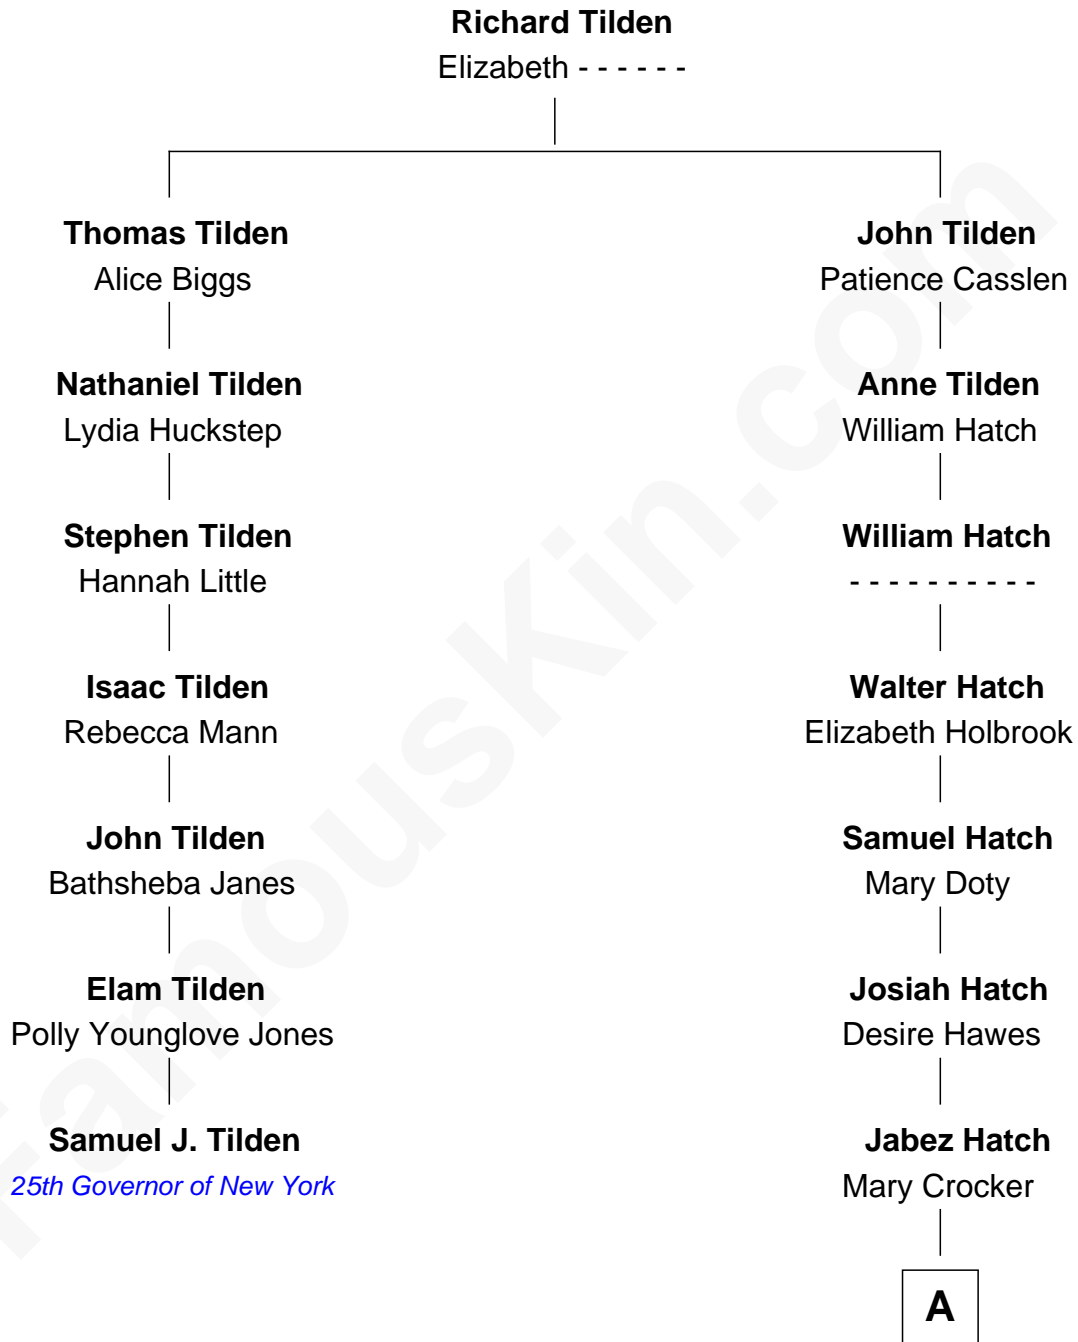

FamousKin.com Relationship Chart of

Samuel J. Tilden

25th Governor of New York

6th cousin 7 times removed of

Bill Weld

68th Governor of Massachusetts

A

Mary Hatch
Eleazer Weld

William Gordon Weld
Hannah Minot

Thomas Swan Weld
Sarah Sumner

Dr. Francis Minot Weld
Fanny Elizabeth Bartholomew

Francis Minot Weld
Margaret Low White

David Weld
Mary Blake Nichols

Bill Weld

68th Governor of Massachusetts