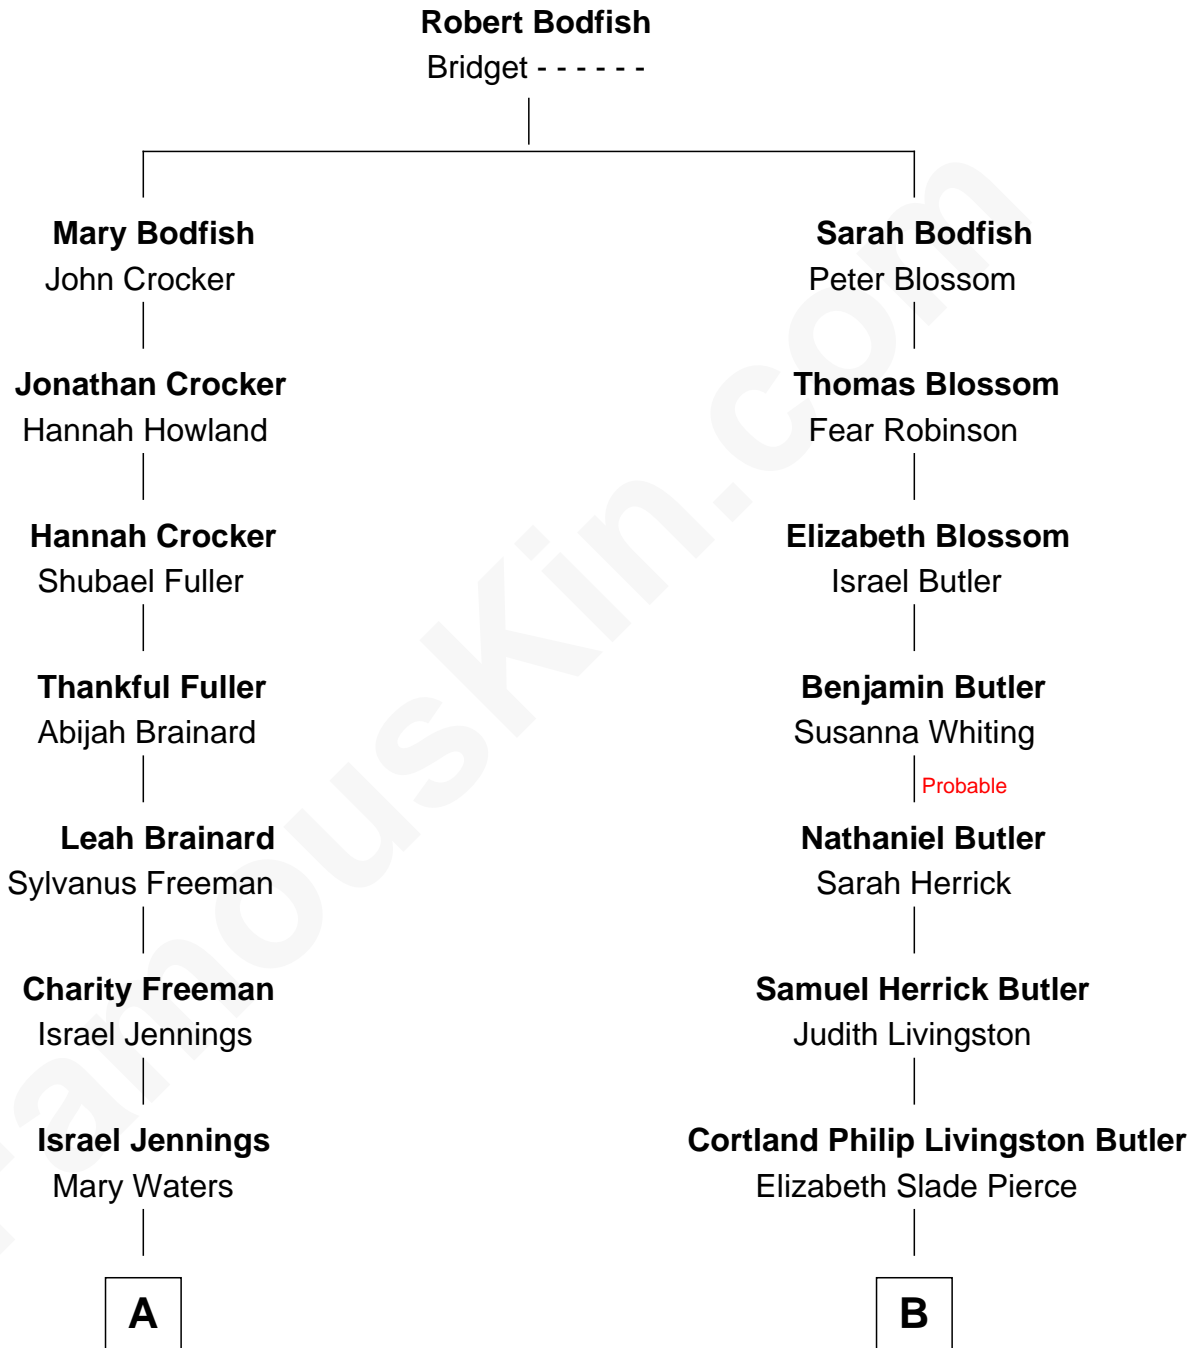

**FamousKin.com**  
**Relationship Chart of**  
**William Jennings Bryan**  
*41st U.S. Secretary of State*

**9th cousin 2 times removed of**

**Jonathan Bush**  
*Co-founder and CEO of athenahealth*

**A**

**Charles Waters Jennings**

Mariah Woods Davidson

**Maria Elizabeth Jennings**

Silas Lillard Bryan

**William Jennings Bryan**

*41st U.S. Secretary of State*

**B**

**Mary Elizabeth Butler**

Robert Emmet Sheldon

**Flora Sheldon**

Samuel Prescott Bush

**Prescott Sheldon Bush**

Dorothy Wear Walker

**Jonathan James Bush**

Josephine Colwell Bradley

**Jonathan Bush**