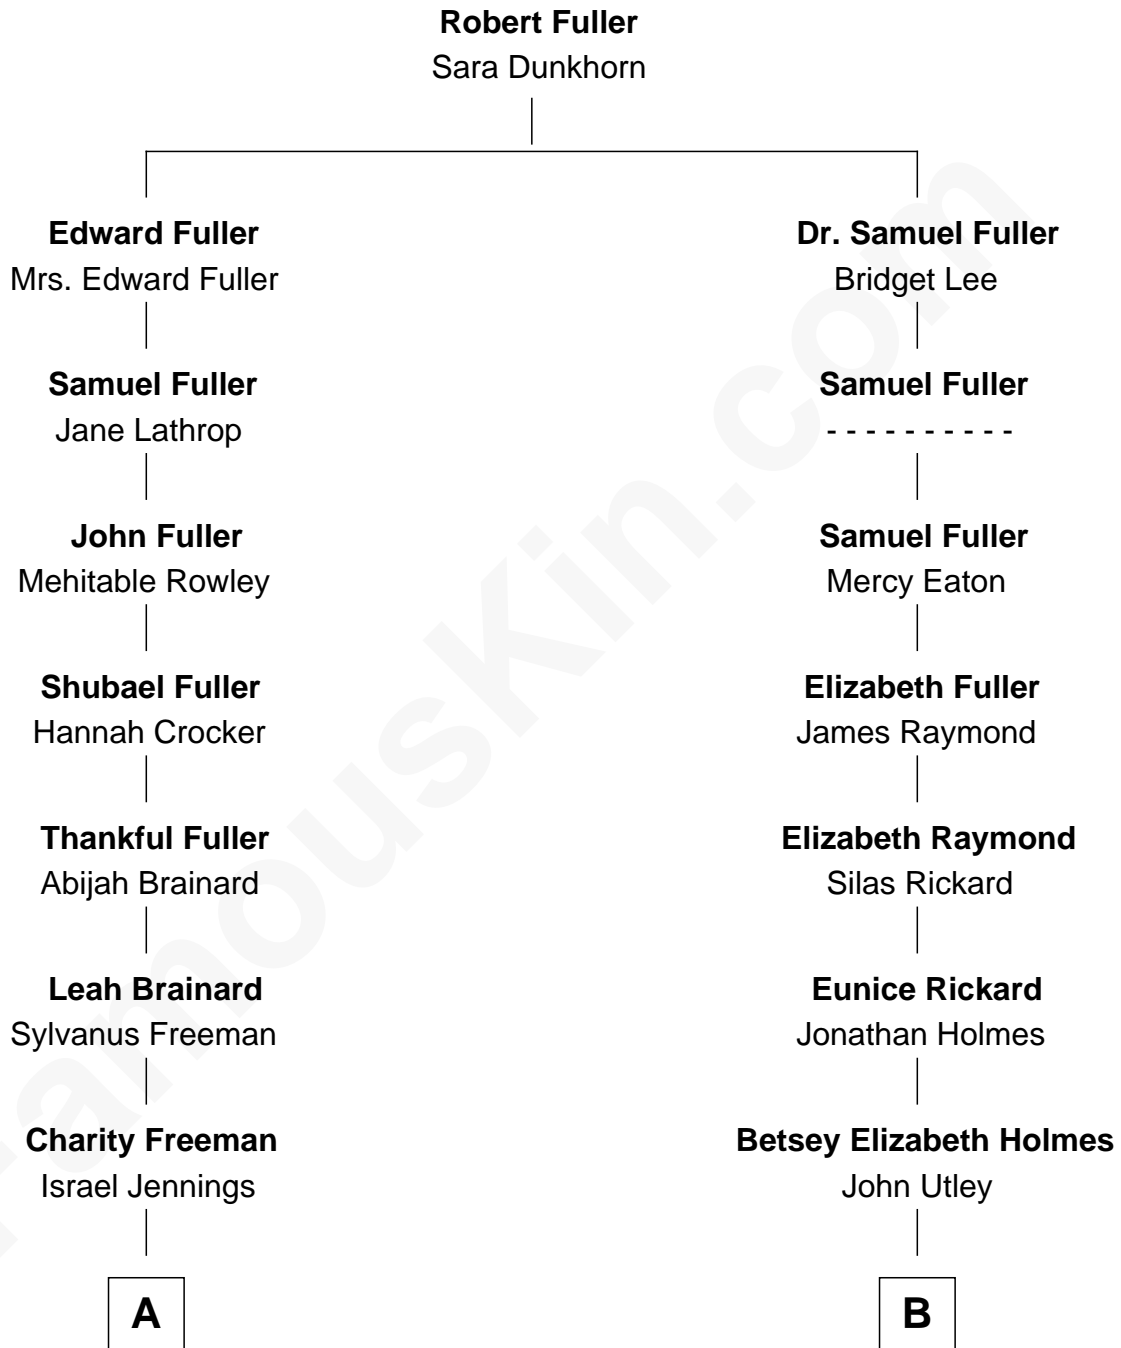

## Relationship Chart of

**William Jennings Bryan**

*41st U.S. Secretary of State*

10th cousin of

**Ray Stanton Avery**

*Founder, Avery Dennison Corp.*

**A**

**Israel Jennings**

Mary Waters

**Charles Waters Jennings**

Mariah Woods Davidson

**Maria Elizabeth Jennings**

Silas Lillard Bryan

**William Jennings Bryan**

*41st U.S. Secretary of State*

**B**

**Emeline Utley**

Hart Massey

**Ella Amelia Massey**

Samuel Fowler Dickinson

**Emma Miller Dickinson**

Oliver Perry Avery

**Ray Stanton Avery**

*Founder, Avery Dennison Corp.*