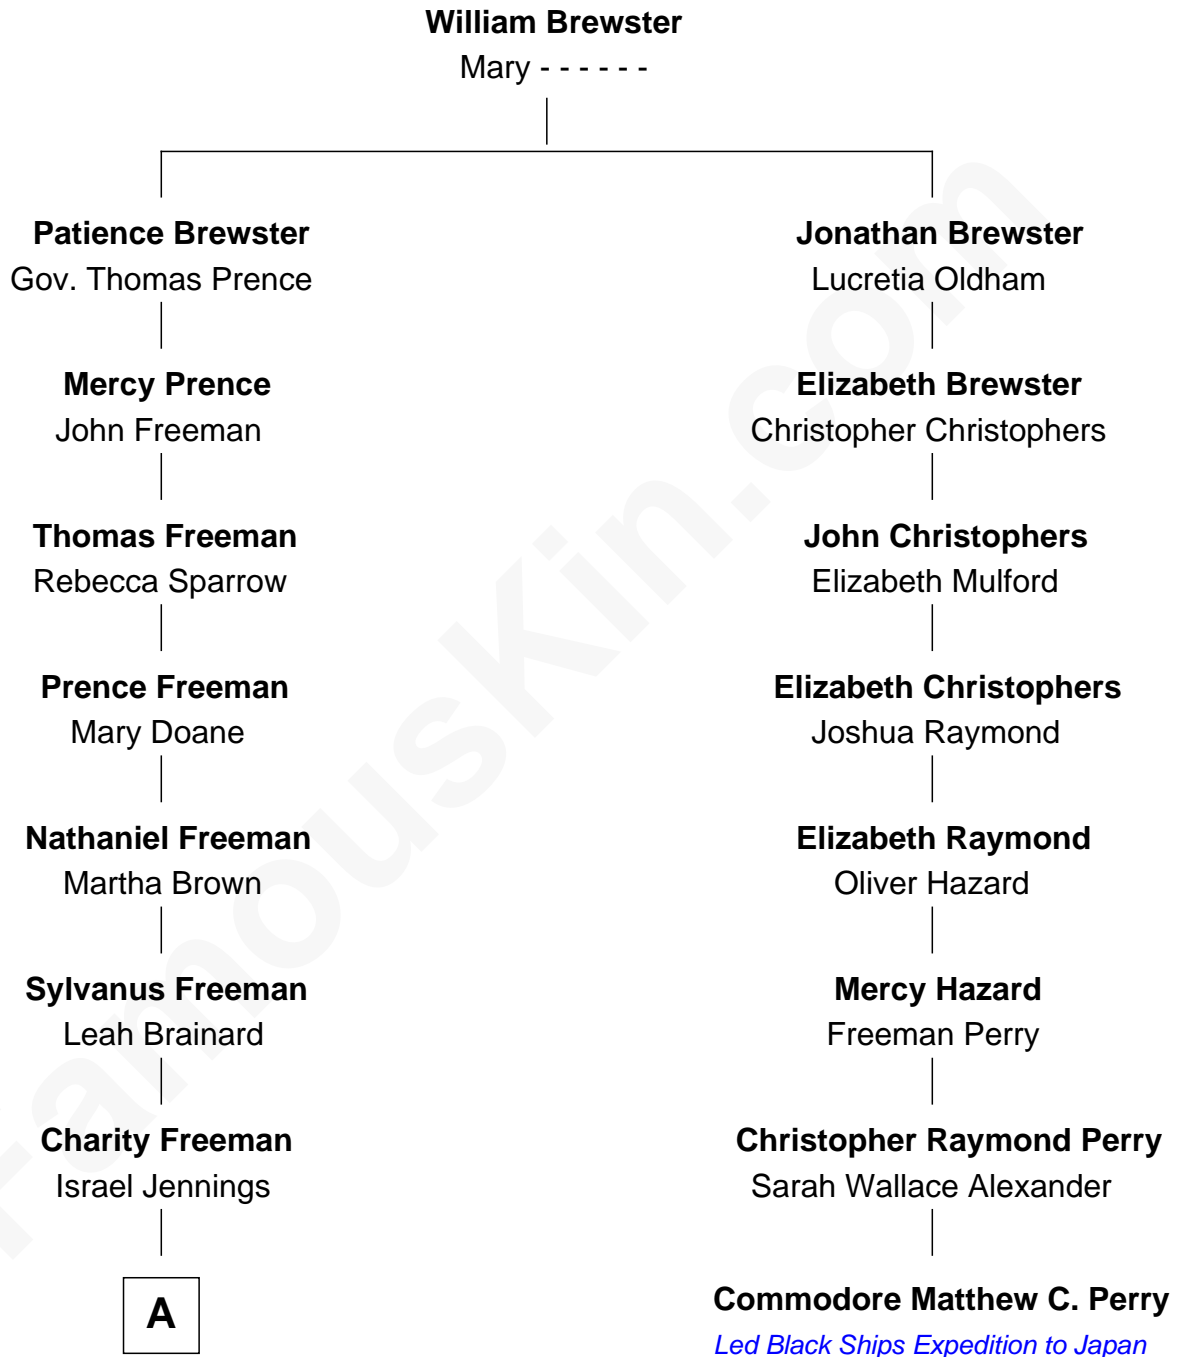

FamousKin.com Relationship Chart of

William Jennings Bryan

41st U.S. Secretary of State

7th cousin 3 times removed of

Commodore Matthew C. Perry

Led Black Ships Expedition to Japan

A

|
Israel Jennings

Mary Waters

|
Charles Waters Jennings

Mariah Woods Davidson

|
Maria Elizabeth Jennings

Silas Lillard Bryan

|
William Jennings Bryan

41st U.S. Secretary of State

FamousKin.com