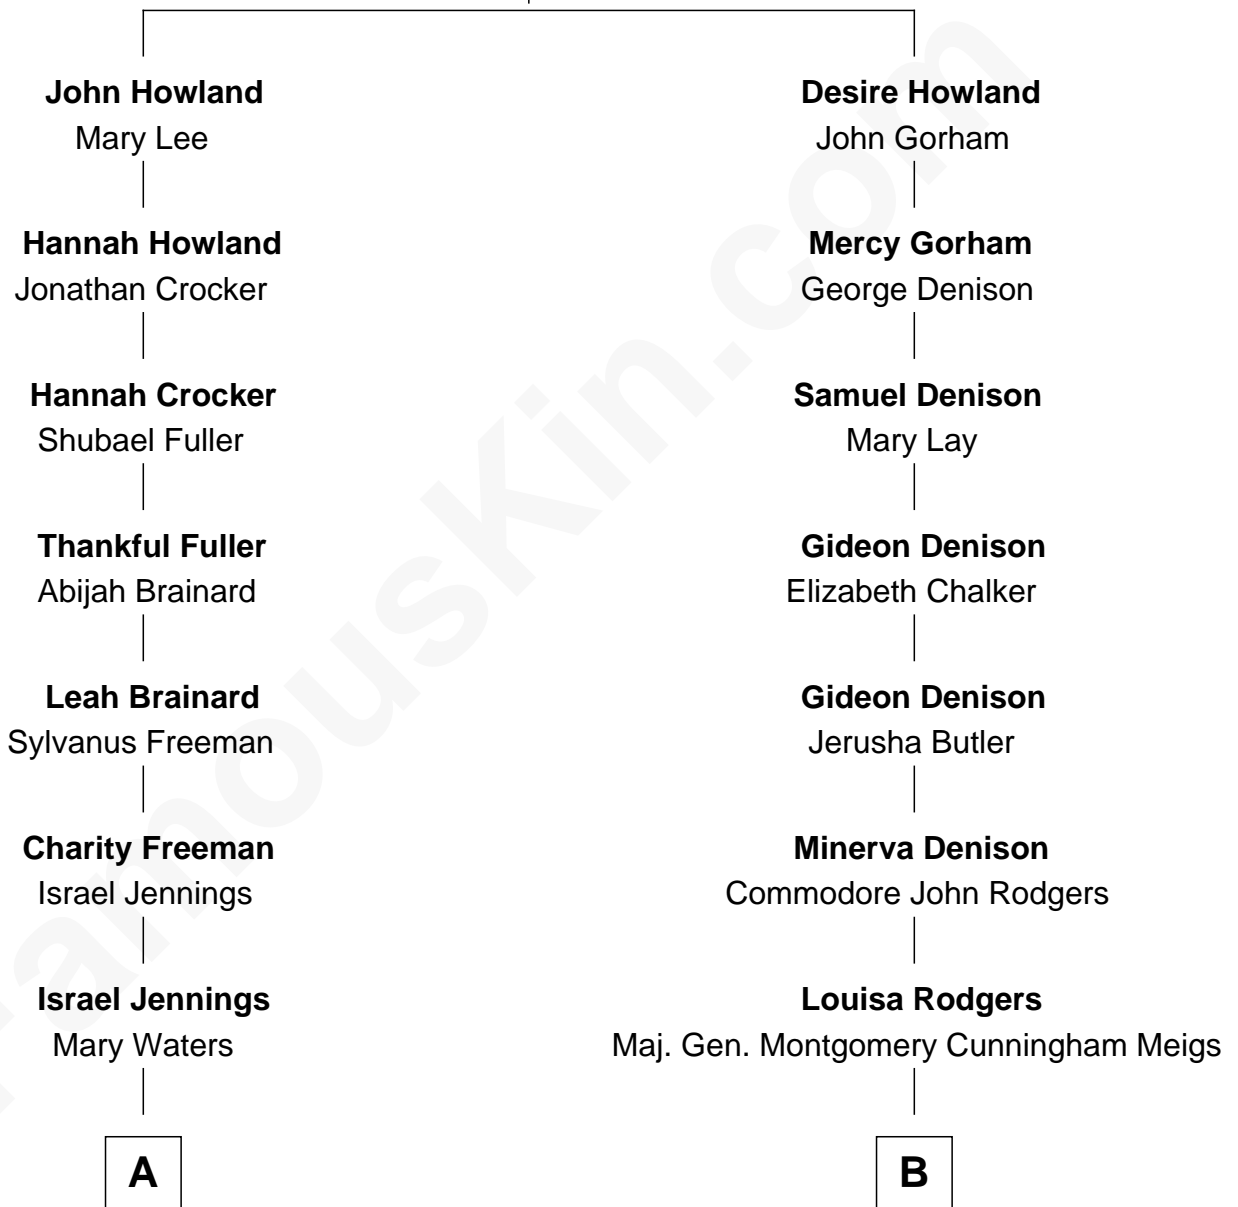

FamousKin.com Relationship Chart of

William Jennings Bryan

41st U.S. Secretary of State

9th cousin 2 times removed of

Parker Stevenson

TV and Movie Actor

John Howland

Elizabeth Tilley

A

Charles Waters Jennings
Mariah Woods Davidson

Maria Elizabeth Jennings
Silas Lillard Bryan

William Jennings Bryan
41st U.S. Secretary of State

B

Mary Montgomery Meigs
Col. Joseph Hancock Taylor

Evelyn Taylor
Eli Kirk Price