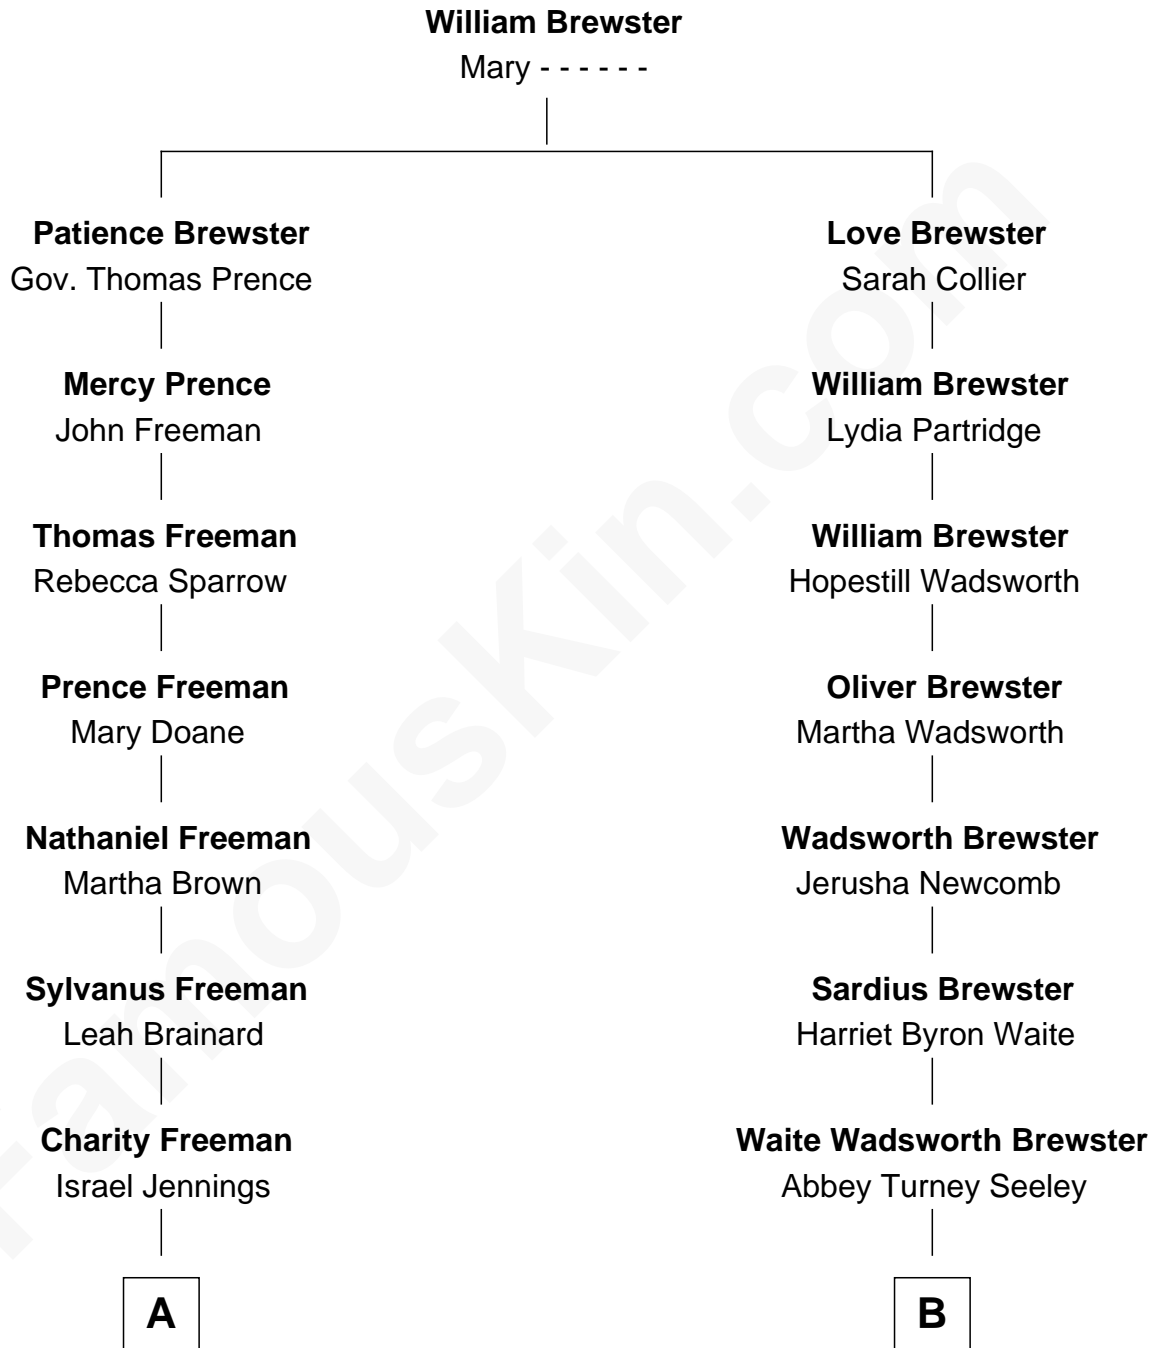

FamousKin.com

Relationship Chart of

William Jennings Bryan

41st U.S. Secretary of State

10th cousin of

Diane Brewster

TV and Movie Actress

A

Israel Jennings

Mary Waters

Charles Waters Jennings

Mariah Woods Davidson

Maria Elizabeth Jennings

Silas Lillard Bryan

William Jennings Bryan

41st U.S. Secretary of State

B

Arthur Seeley Brewster

Annie Harriet Byard

Reginald Raymond Brewster

Grace Anna Sloane

Phillip Sloane Brewster

Geraldine Craddock

Diane Brewster