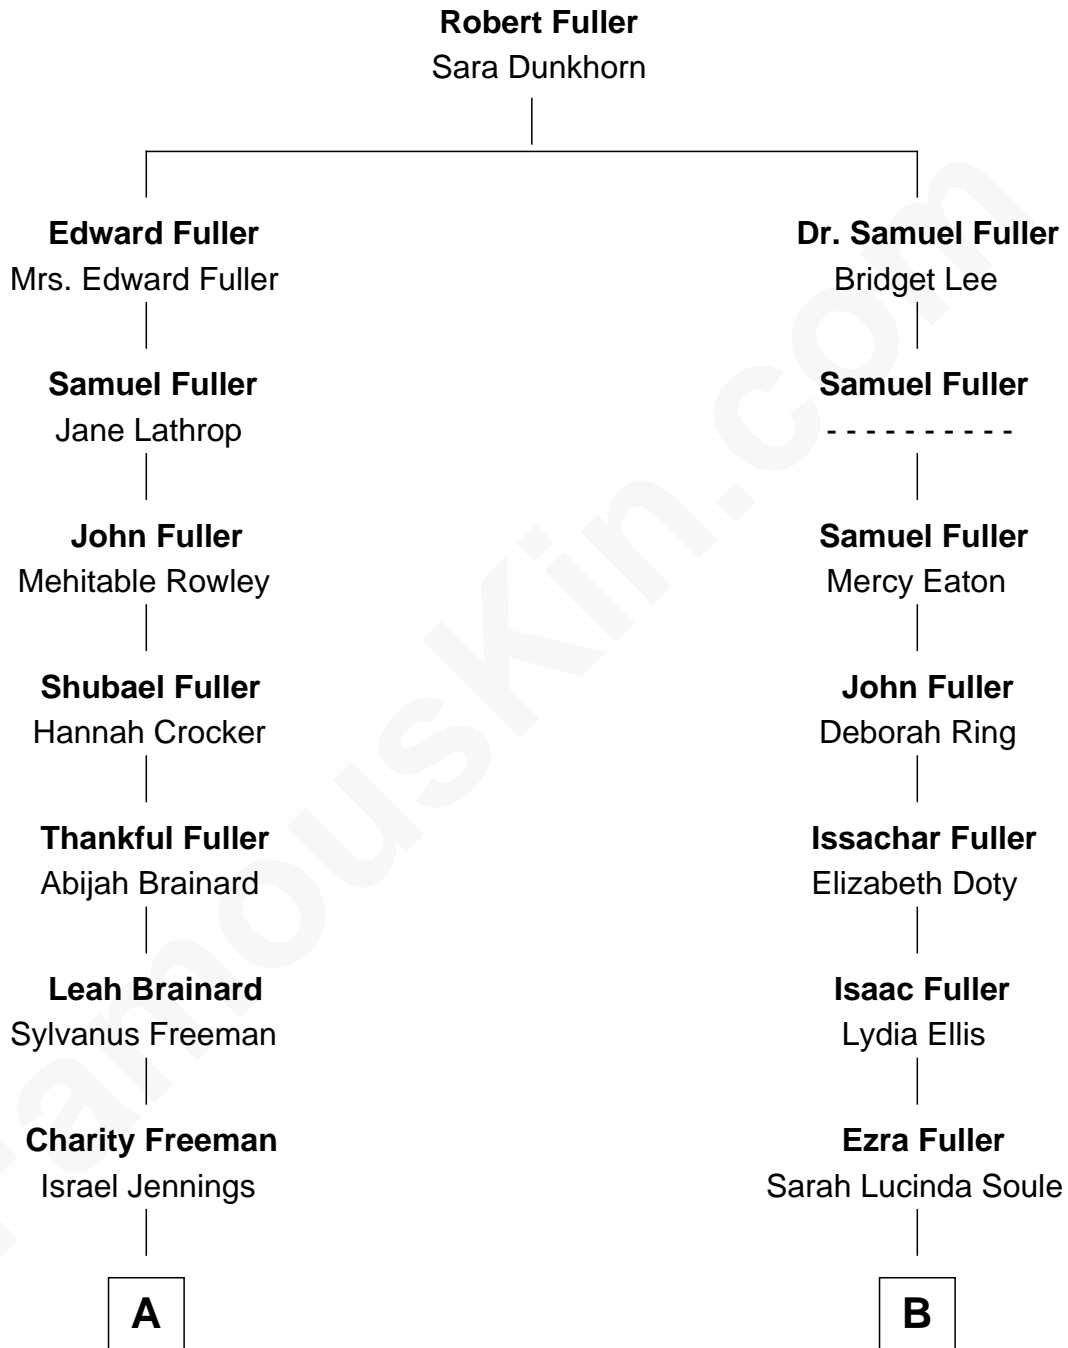

**FamousKin.com**  
**Relationship Chart of**  
**William Jennings Bryan**  
*41st U.S. Secretary of State*

10th cousin 3 times removed of

**Rob Cantor**  
*Singer and Songwriter*

**A**

**Israel Jennings**

Mary Waters

**Charles Waters Jennings**

Mariah Woods Davidson

**Maria Elizabeth Jennings**

Silas Lillard Bryan

**William Jennings Bryan**

*41st U.S. Secretary of State*

**B**

**Abigail Fuller**

John D. Sawin

**Prescott Dana Sawin**

Maria Moore

**Kenneth Collins Sawin**

Florence Myrtle Thompson

**Marion C. Sawin**

Frederick Dumont Goodyear

**Jacqueline Dumont Goodyear**

Lawrence Conrad Hoff

**Marion Catherine Hoff**

Dr. David Mark Cantor

**Rob Cantor**

*Singer and Songwriter*