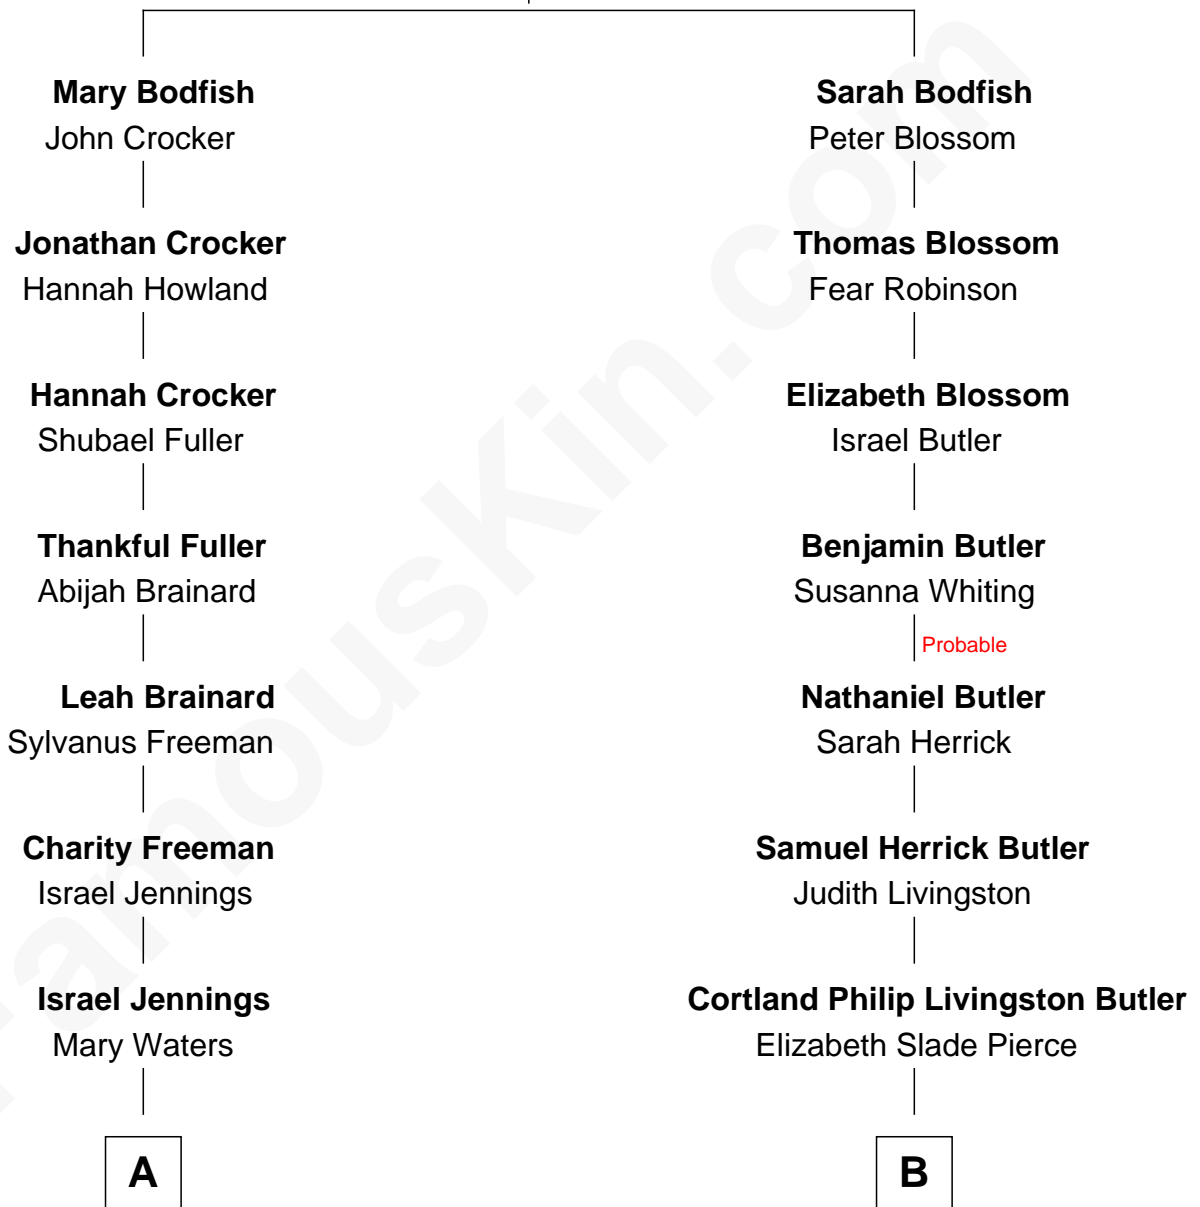

# FamousKin.com Relationship Chart of

**William Jennings Bryan**

*41st U.S. Secretary of State*

9th cousin 1 time removed of

**George H. W. Bush**

*41st U.S. President*

**Robert Bodfish**

Bridget - - - - -

**A**

**Charles Waters Jennings**

Mariah Woods Davidson

**Maria Elizabeth Jennings**

Silas Lillard Bryan

**William Jennings Bryan**

*41st U.S. Secretary of State*

**B**

**Mary Elizabeth Butler**

Robert Emmet Sheldon

**Flora Sheldon**

Samuel Prescott Bush

**Prescott Sheldon Bush**

Dorothy Wear Walker

**George H. W. Bush**

*41st U.S. President*