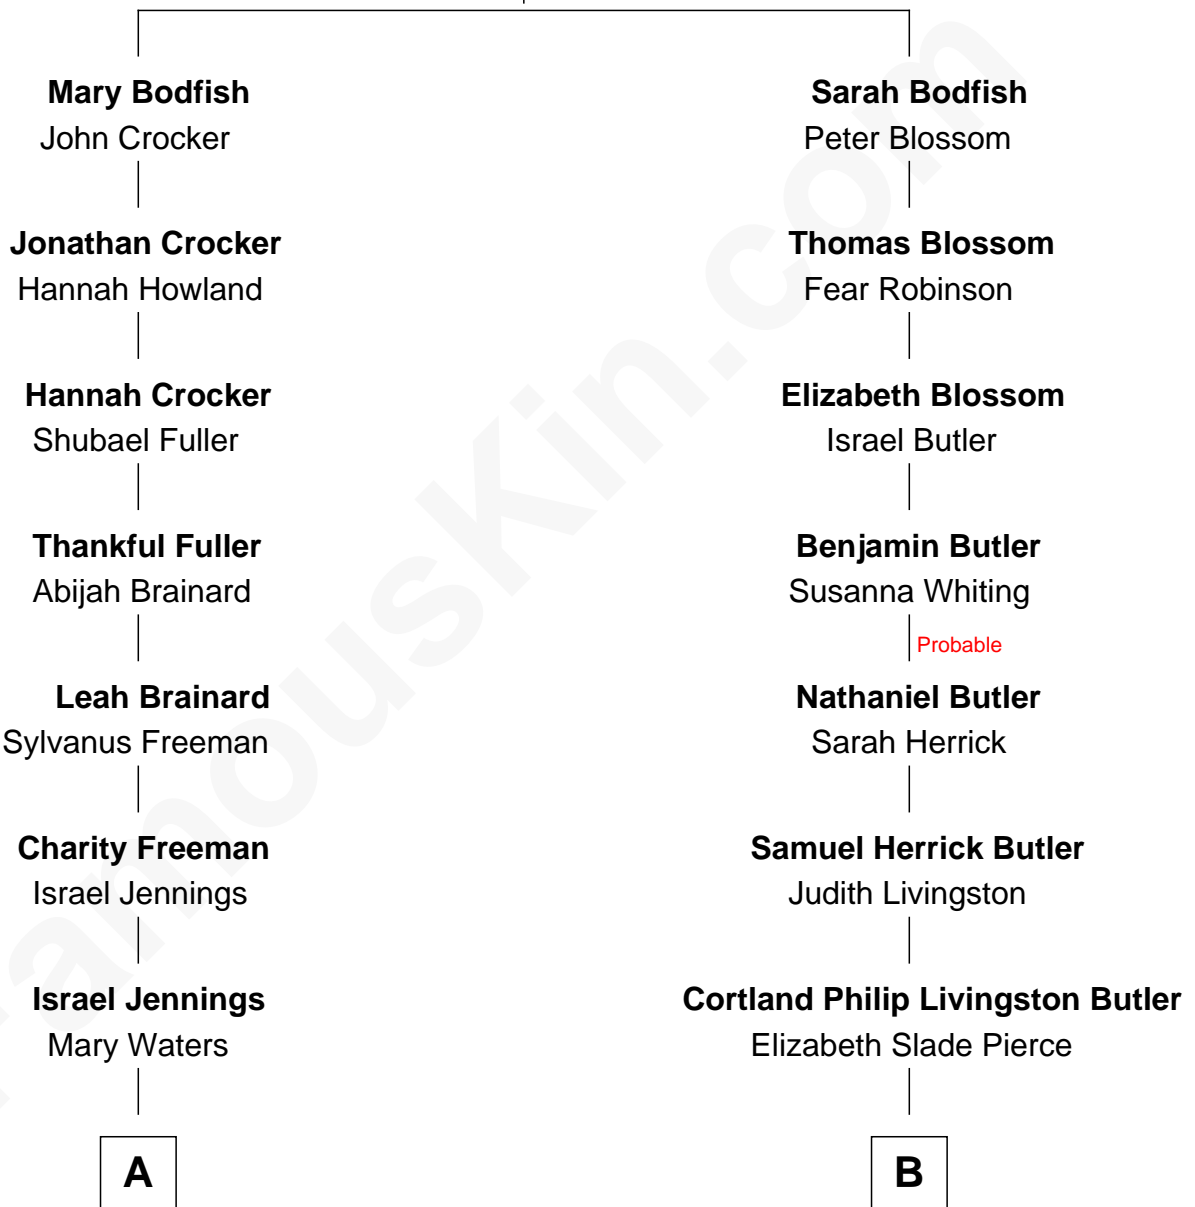

FamousKin.com
Relationship Chart of
William Jennings Bryan
41st U.S. Secretary of State

9th cousin 2 times removed of
George W. Bush
43rd U.S. President

Robert Bodfish
 Bridget - - - - -

A

Charles Waters Jennings

Mariah Woods Davidson

Maria Elizabeth Jennings

Silas Lillard Bryan

William Jennings Bryan

41st U.S. Secretary of State

B

Mary Elizabeth Butler

Robert Emmet Sheldon

Flora Sheldon

Samuel Prescott Bush

Prescott Sheldon Bush

Dorothy Wear Walker

George Herbert Walker Bush

Barbara Pierce

George W. Bush

43rd U.S. President